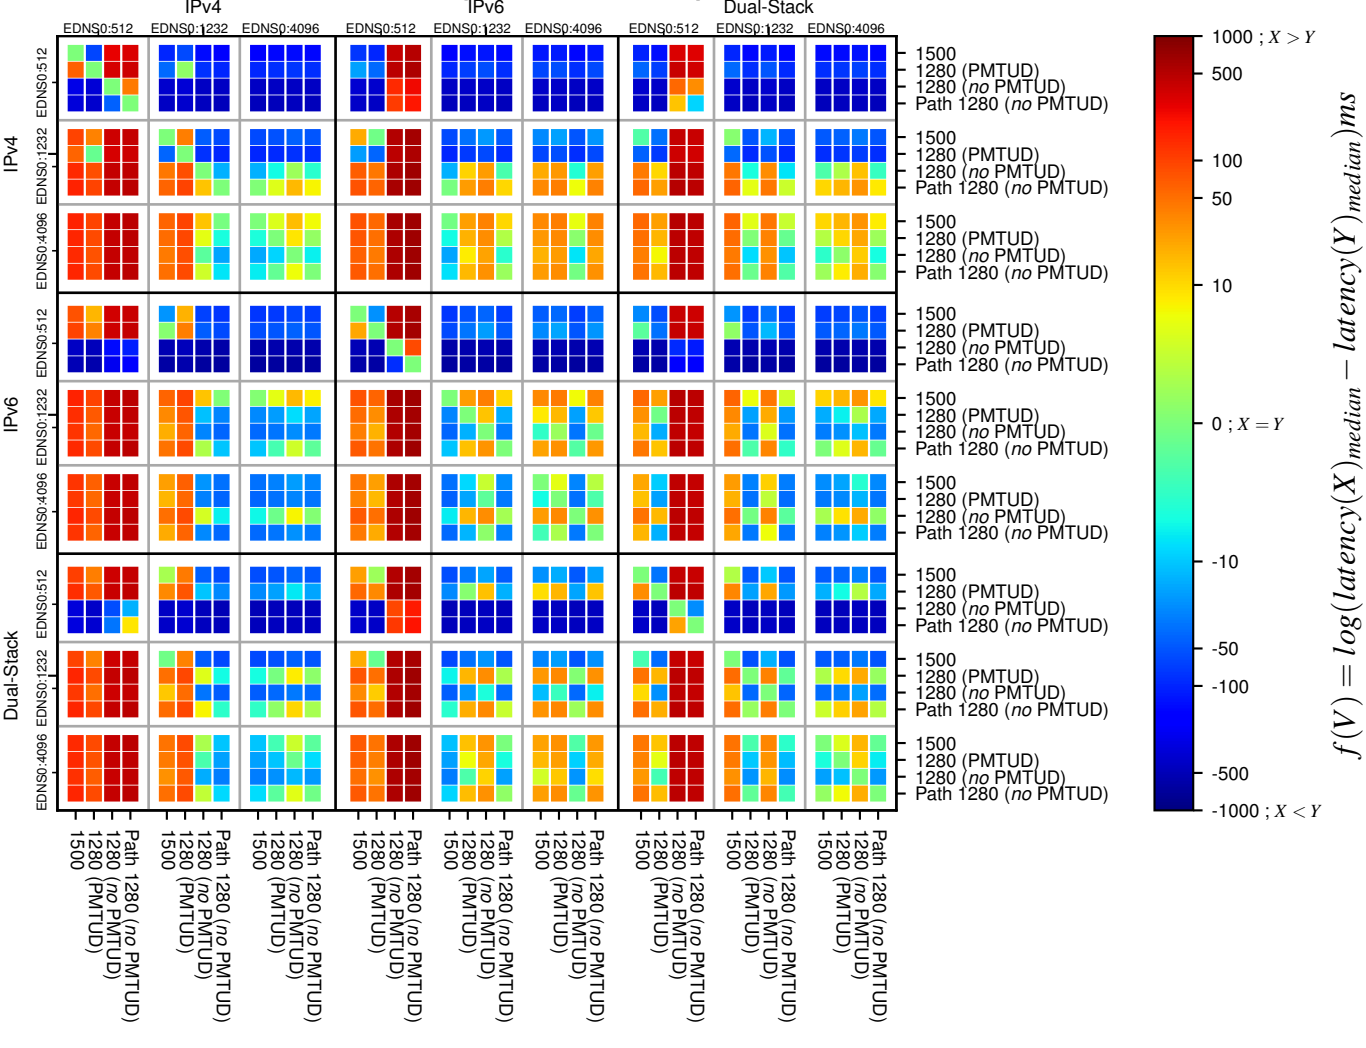

All Zones without DNSSEC returning NOERROR for '.all_psl_domains'

All Zones with DNSSEC returning NOERROR for '.all_psl_domains'

All Zones returning NOERROR for '.all_psl_domains'