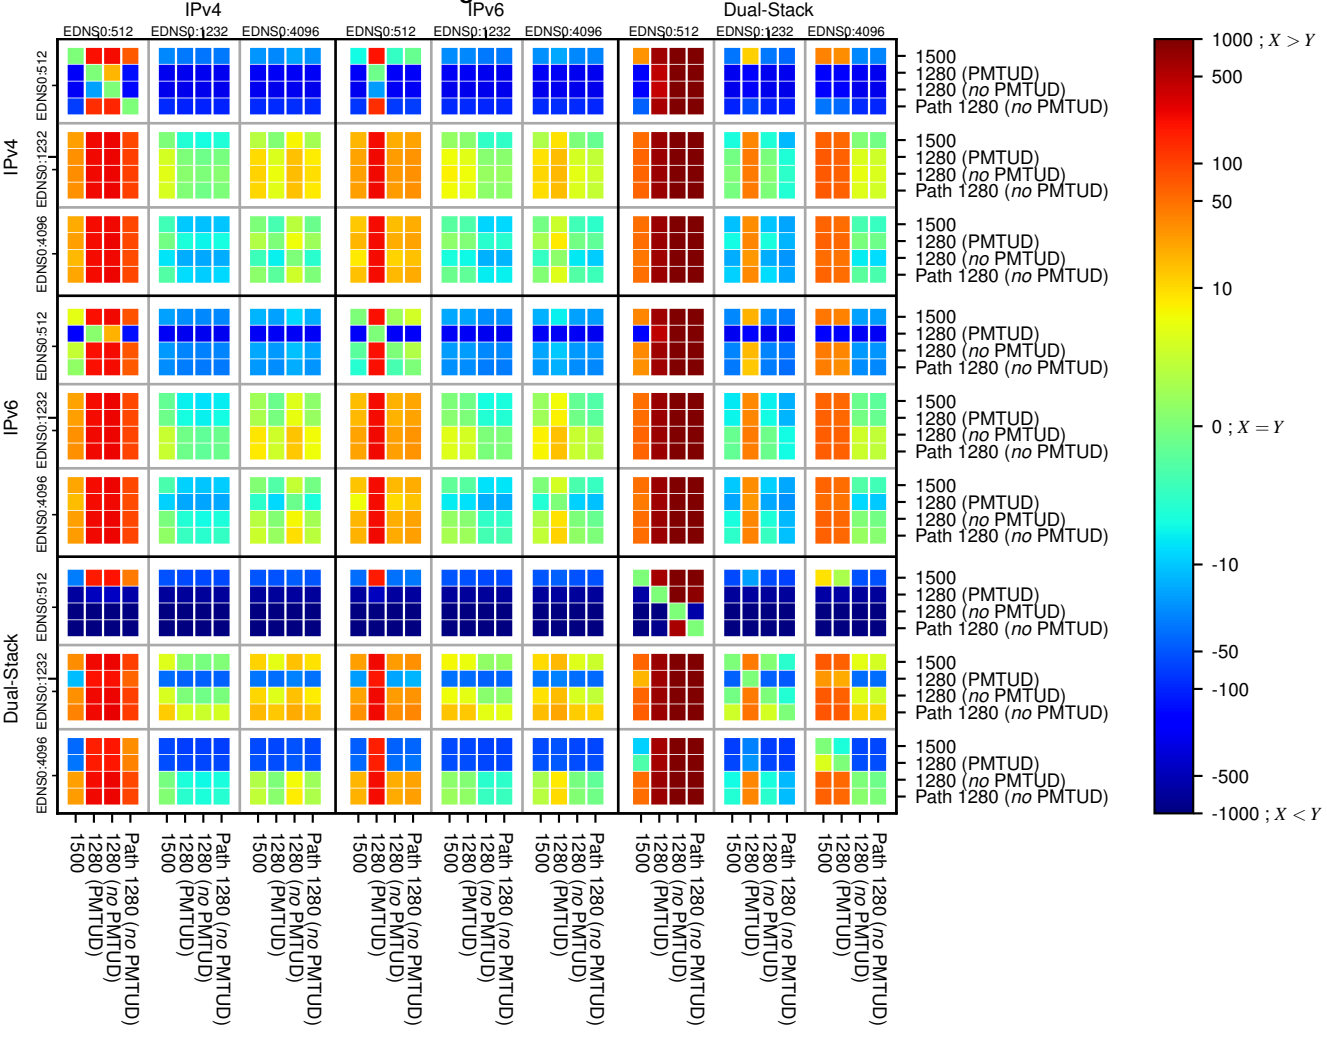

All Zones without DNSSEC returning NOERROR for '.de'

All Zones with DNSSEC returning NOERROR for '.de'

All Zones returning NOERROR for '.de'