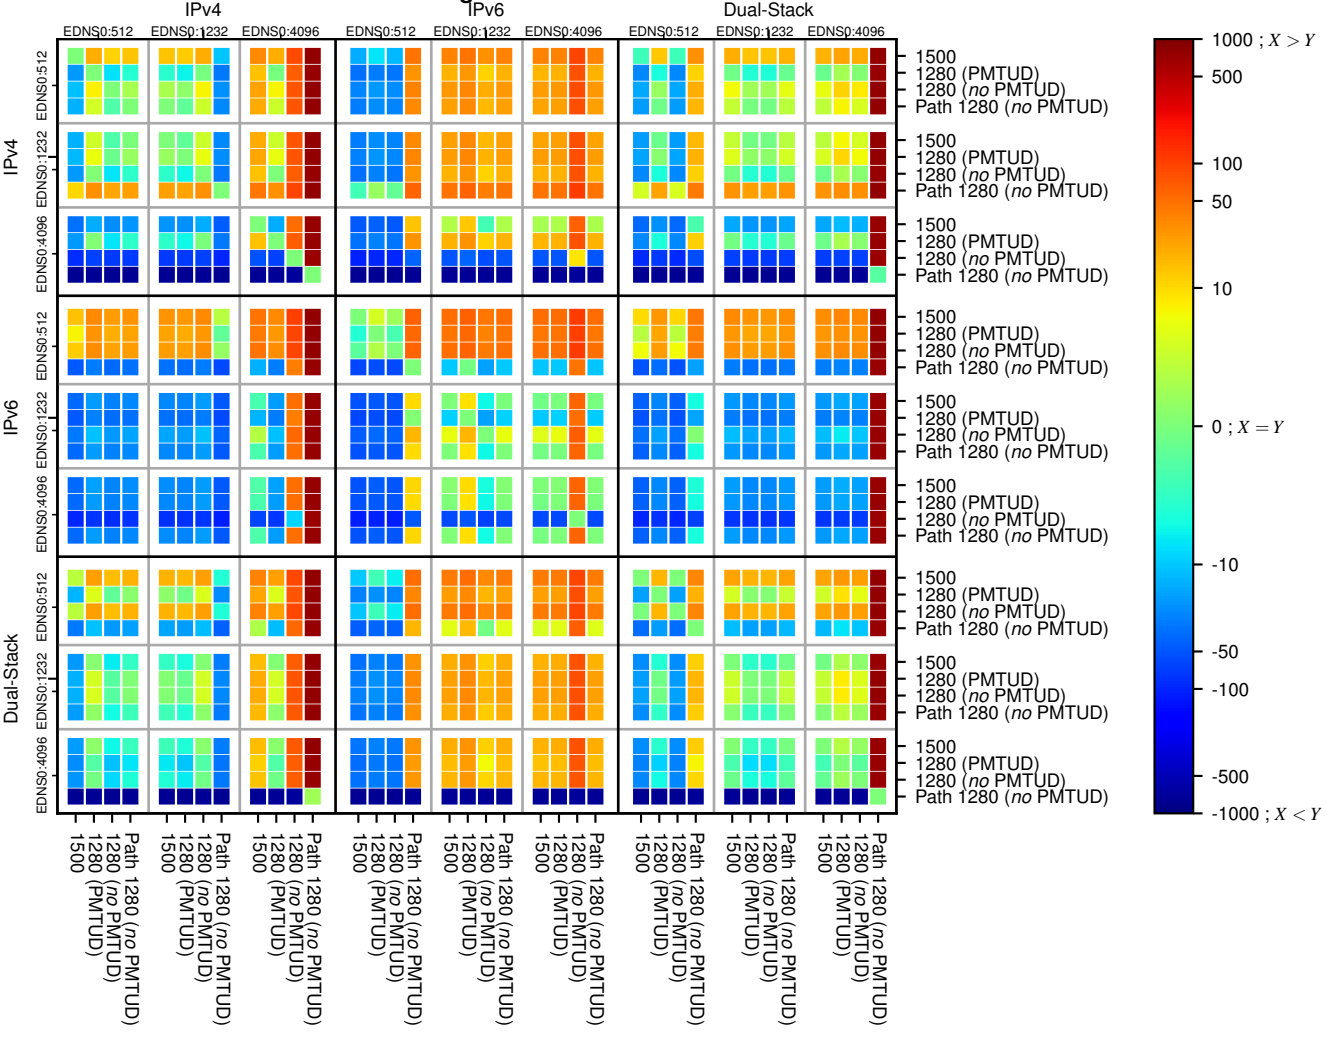

### All Zones without DNSSEC returning NOERROR for '.nl'

### All Zones with DNSSEC returning NOERROR for '.nl'