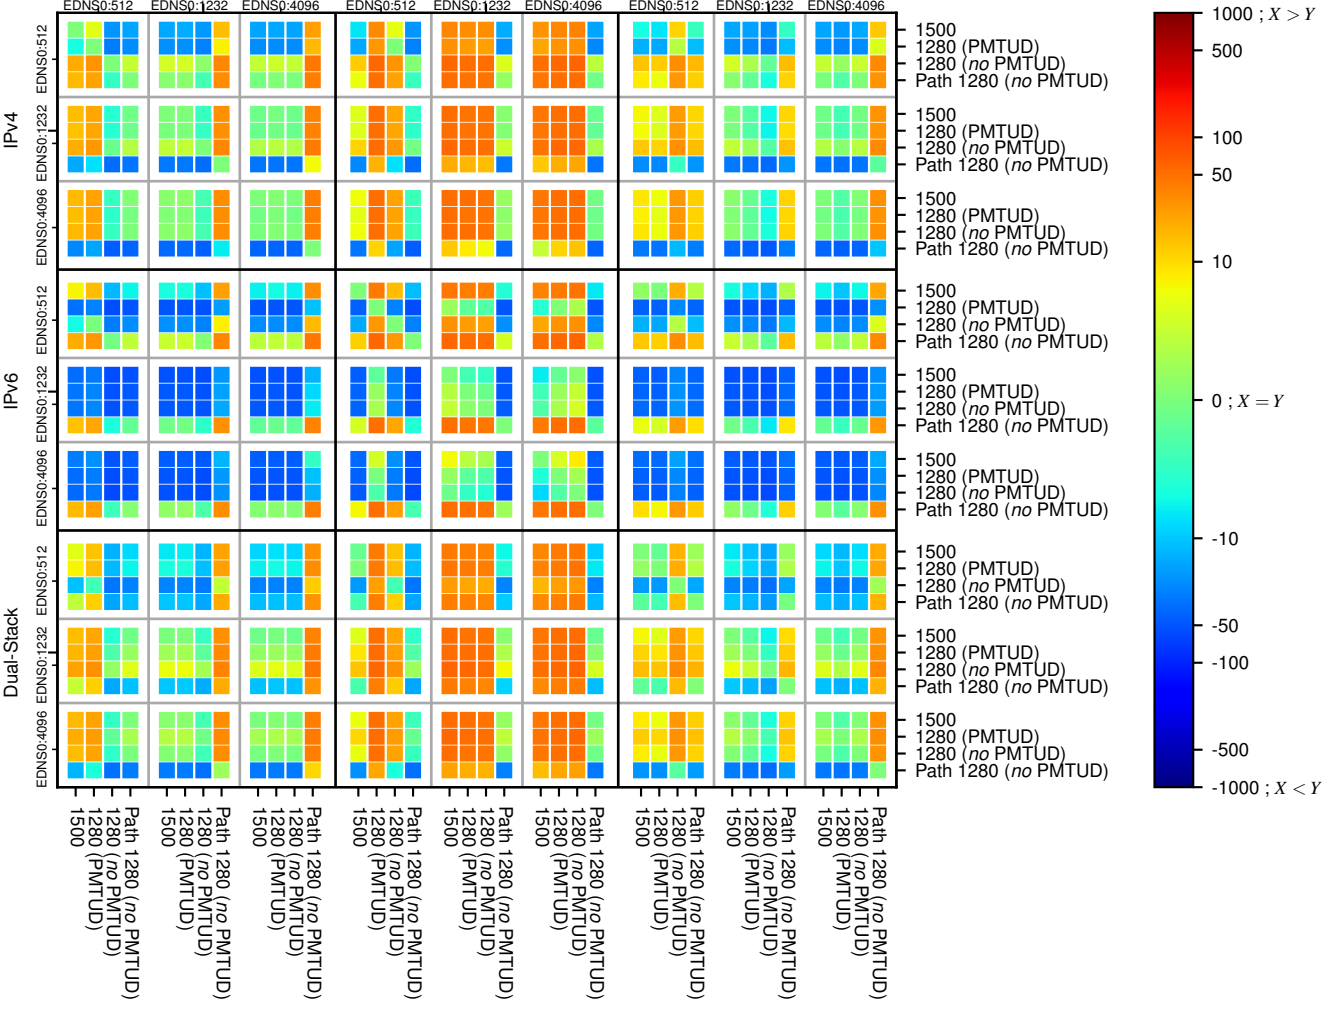

### All Zones without DNSSEC returning NOERROR for '.nl'

### All Zones with DNSSEC returning NOERROR for '.nl'