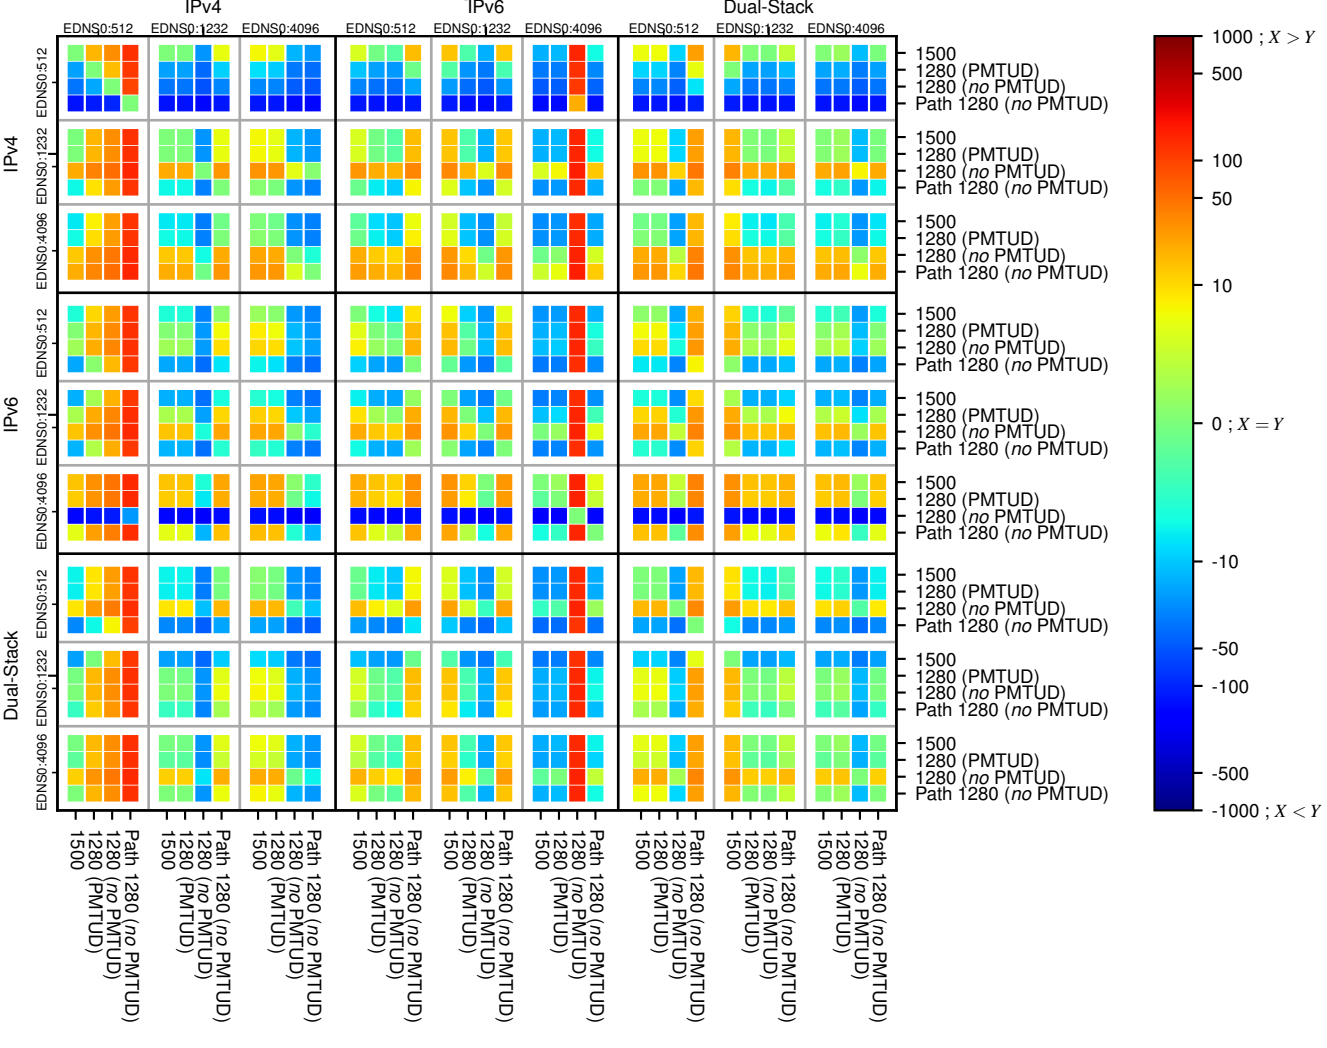

### All Zones without DNSSEC returning NOERROR for '.se'