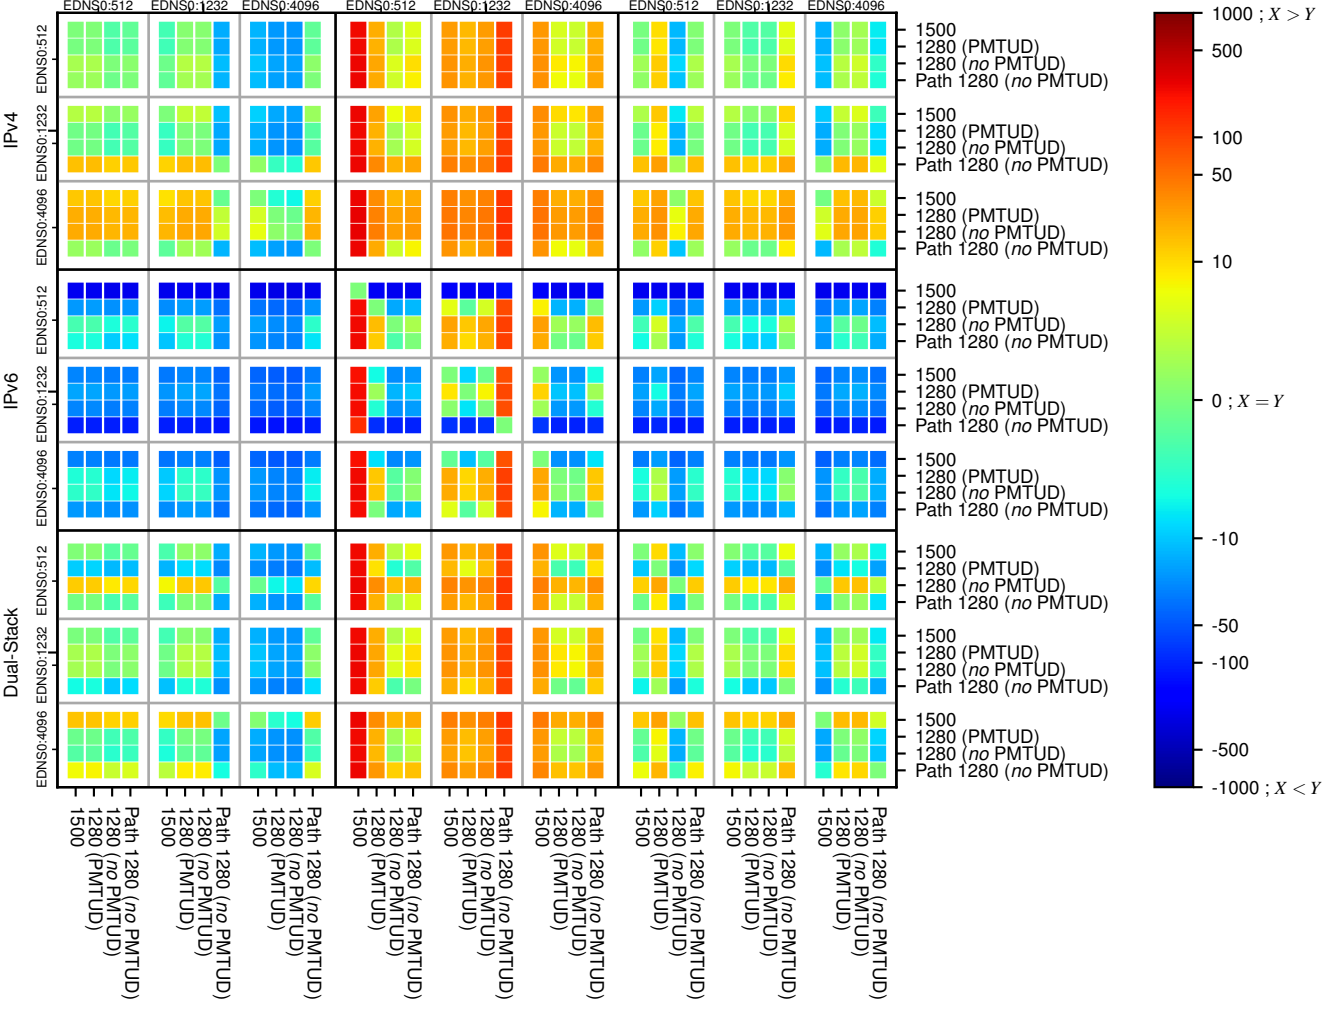

All Zones with DNSSEC returning NOERROR for '.se'