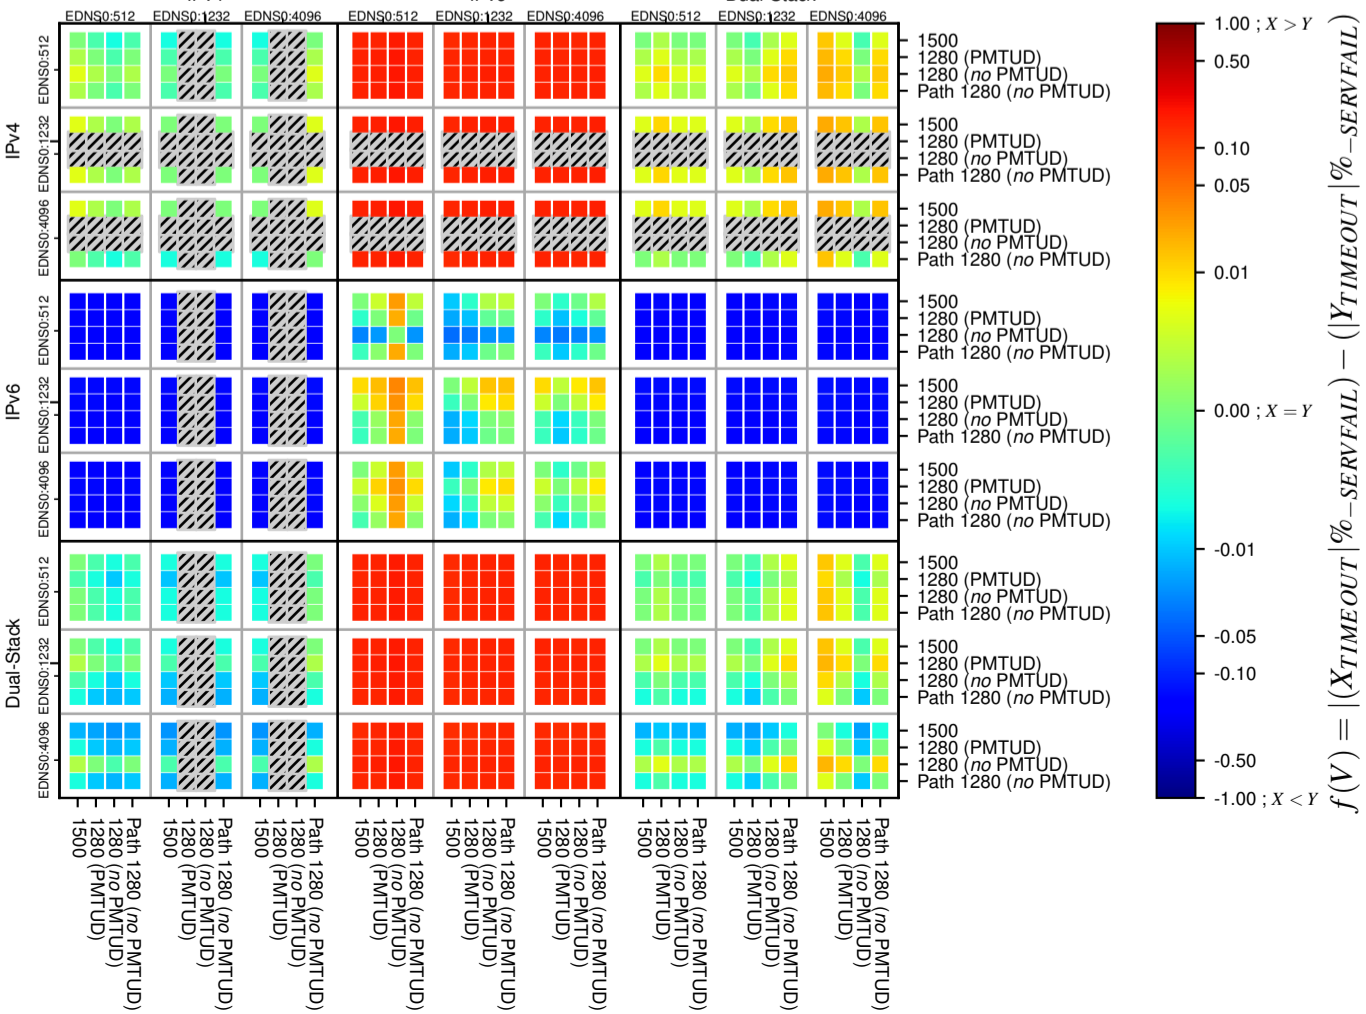

All Zones without DNSSEC for '.br'

All Zones with DNSSEC for '.br'

All Zones for '.br'

$$f(V) = (X_{TIMEOUT} | \% - SERVFAIL) - (Y_{TIMEOUT} | \% - SERVFAIL)$$

$$f(V) = (X_{TIMEOUT} | \% - SERVFAIL) - (Y_{TIMEOUT} | \% - SERVFAIL)$$

$$f(V) = (X_{TIMEOUT} | \% - SERVFAIL) - (Y_{TIMEOUT} | \% - SERVFAIL)$$