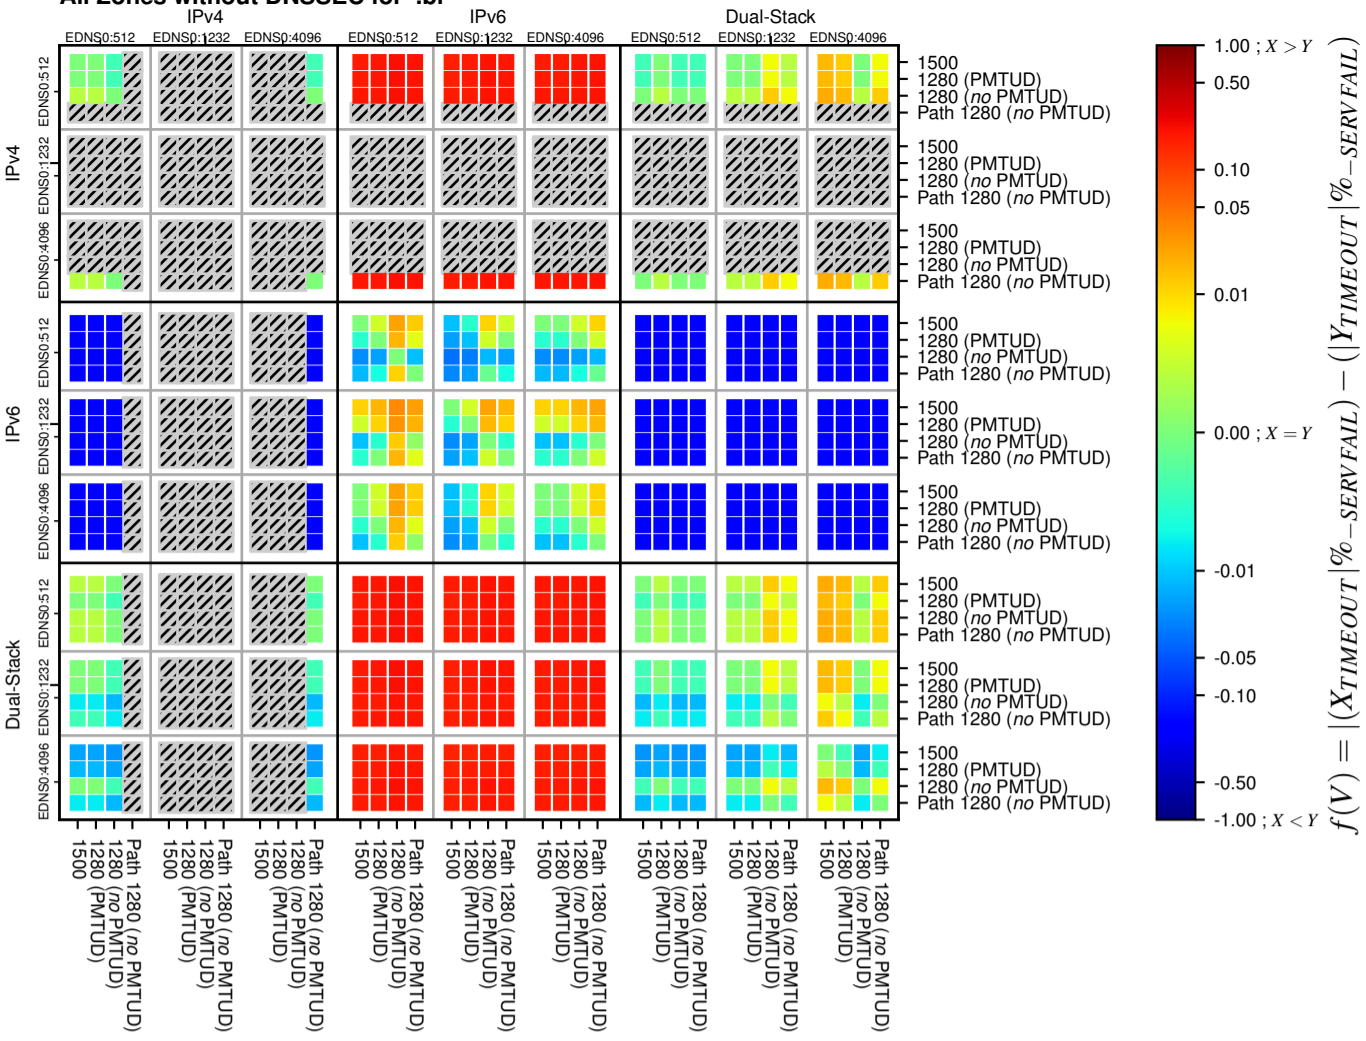

All Zones without DNSSEC for '.br'

All Zones with DNSSEC for '.br'

All Zones for '.br'

$$f(V) = (X_{TIMEOUT} | \% - SERVFAIL) - (Y_{TIMEOUT} | \% - SERVFAIL)$$

$$f(V) = (X_{TIMEOUT} | \% - SERVFAIL) - (Y_{TIMEOUT} | \% - SERVFAIL)$$

$$f(V) = (X_{TIMEOUT} | \% - SERVFAIL) - (Y_{TIMEOUT} | \% - SERVFAIL)$$