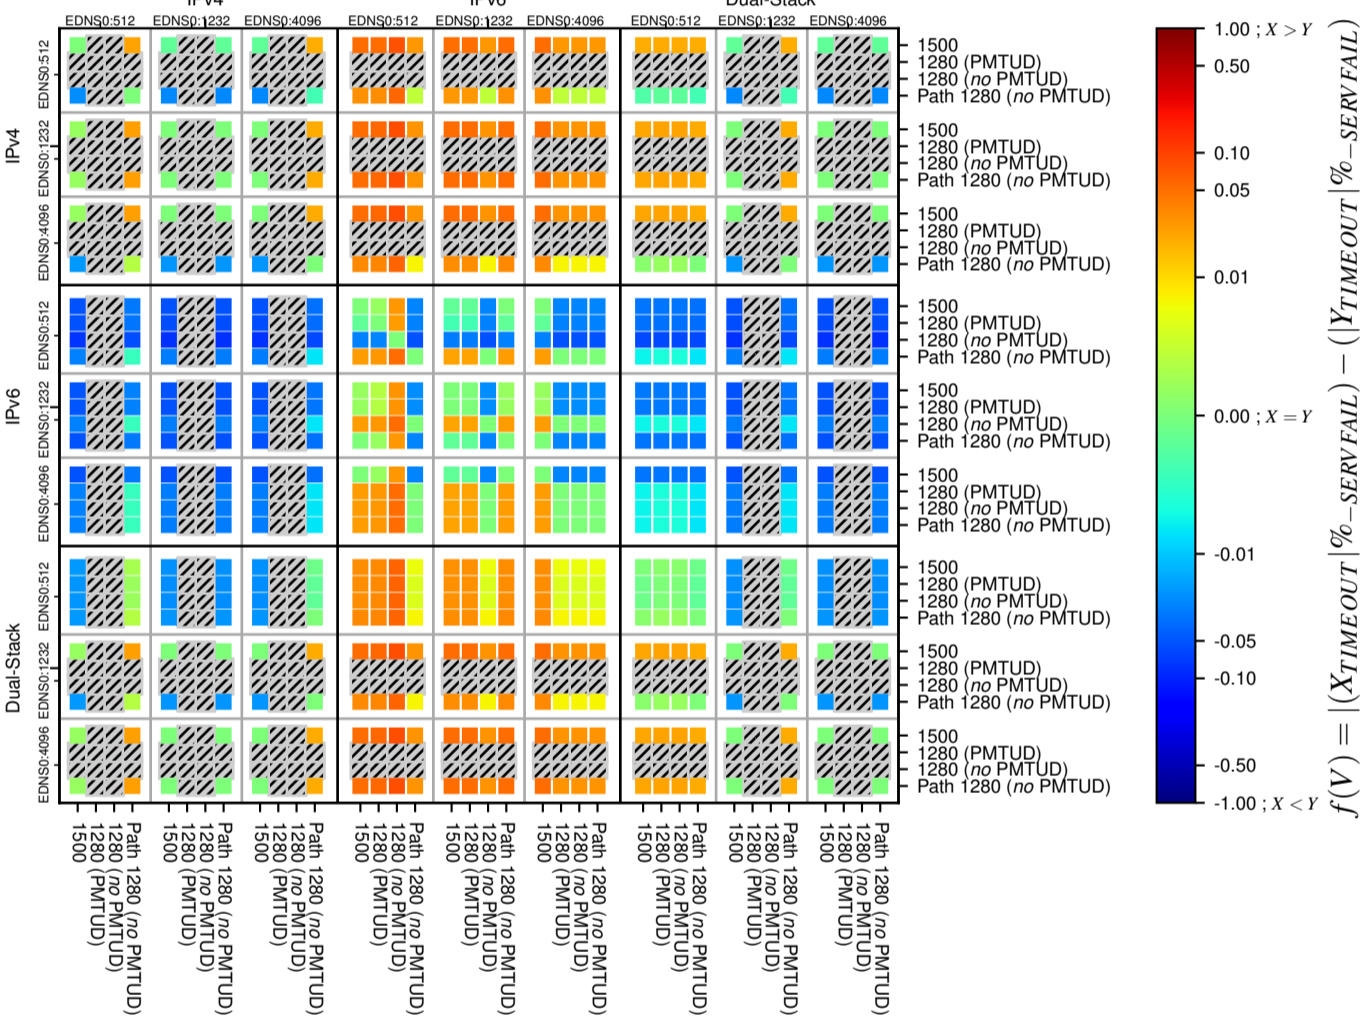

All Zones without DNSSEC for '.br'

All Zones with DNSSEC for '.br'

All Zones for '.br'

$$f(V) = (X_{TIMEOUT} | \% - SERVFAIL) - (Y_{TIMEOUT} | \% - SERVFAIL)$$

$$f(V) = (X_{TIMEOUT} | \% - SERVFAIL) - (Y_{TIMEOUT} | \% - SERVFAIL)$$

$$f(V) = (X_{TIMEOUT} | \% - SERVFAIL) - (Y_{TIMEOUT} | \% - SERVFAIL)$$