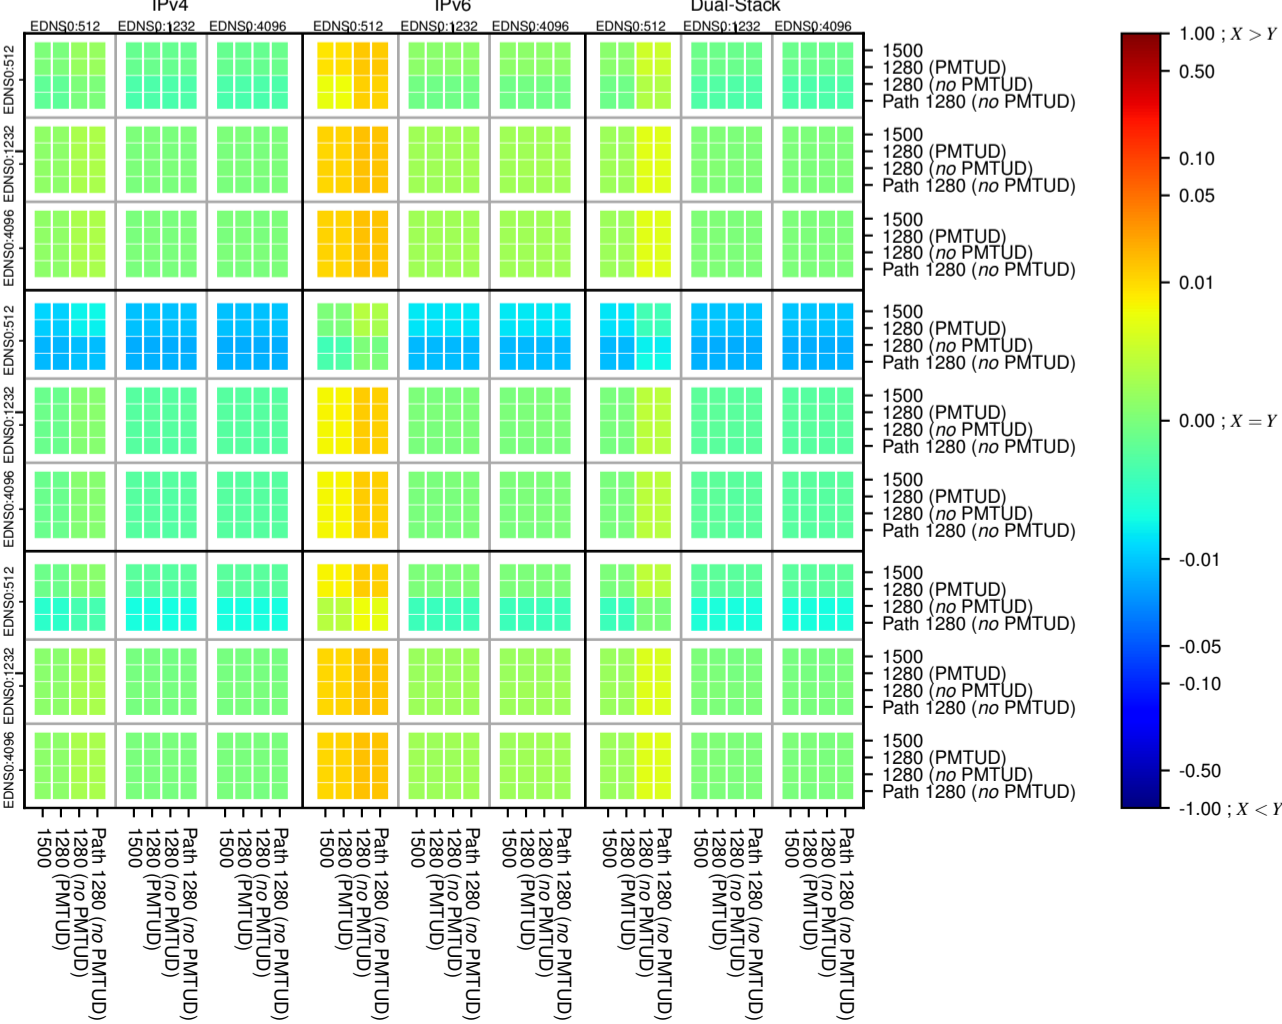

All Zones without DNSSEC for '.com'

$$f(V) = |(X_{TIMEOUT} \% - SERVFAIL) - (Y_{TIMEOUT} \% - SERVFAIL)|$$

All Zones with DNSSEC for '.com'

$$f(V) = |(X_{TIMEOUT} \% - SERVFAIL) - (Y_{TIMEOUT} \% - SERVFAIL)|$$

All Zones for '.com'

$$f(V) = |(X_{TIMEOUT} \% - SERVFAIL) - (Y_{TIMEOUT} \% - SERVFAIL)|$$