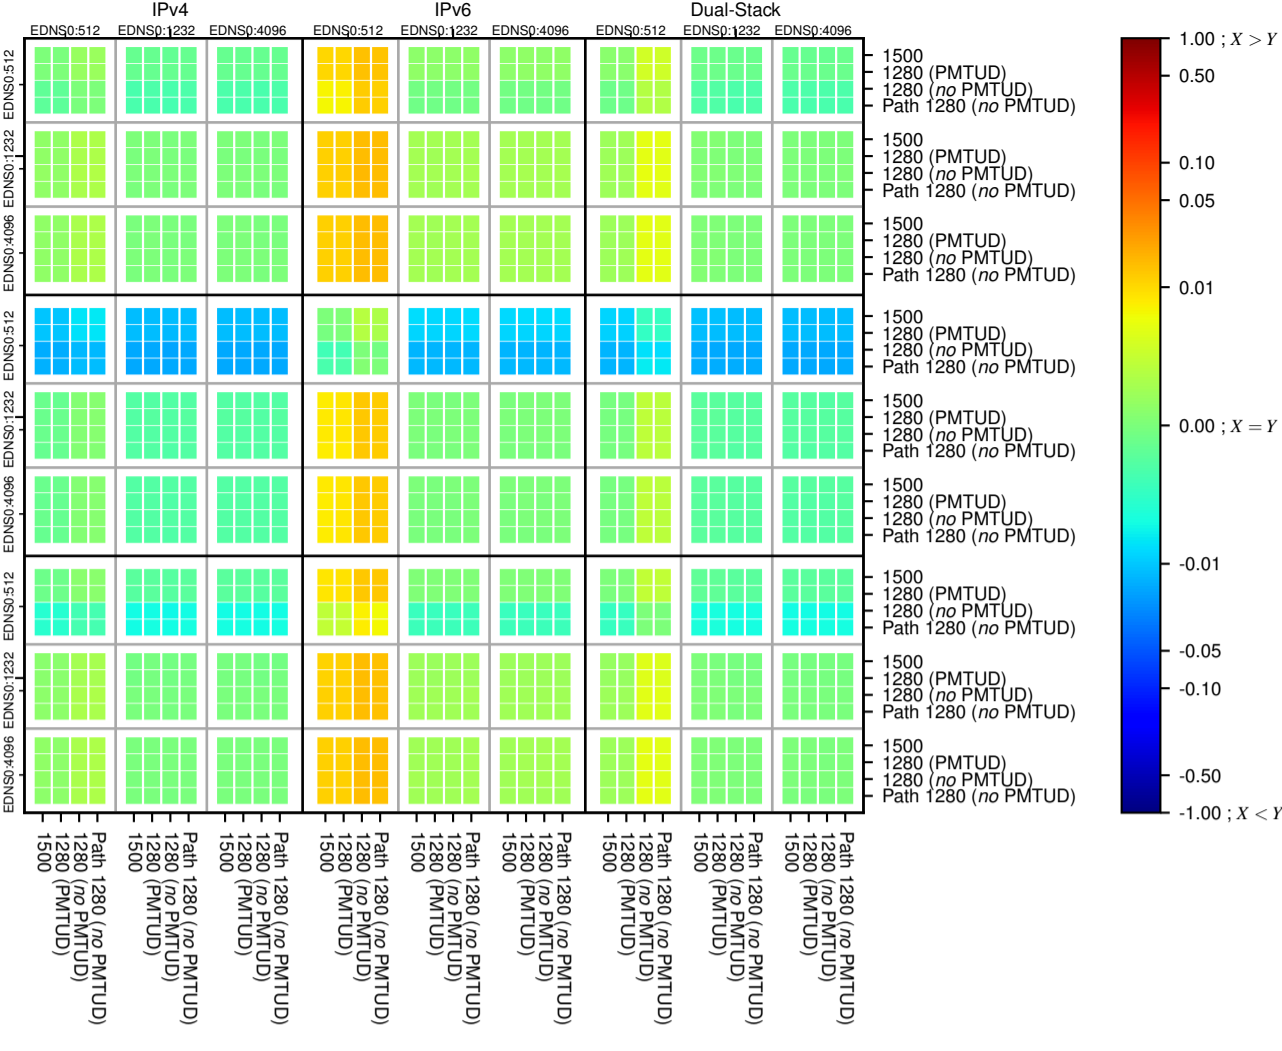

All Zones without DNSSEC for '.com'

$$f(V) = |(X_{TIMEOUT} \% - SERVFAIL) - (Y_{TIMEOUT} \% - SERVFAIL)|$$

All Zones with DNSSEC for '.com'

$$f(V) = |(X_{TIMEOUT} \% - SERVFAIL) - (Y_{TIMEOUT} \% - SERVFAIL)|$$

All Zones for '.com'

$$f(V) = |(X_{TIMEOUT} \% - SERVFAIL) - (Y_{TIMEOUT} \% - SERVFAIL)|$$