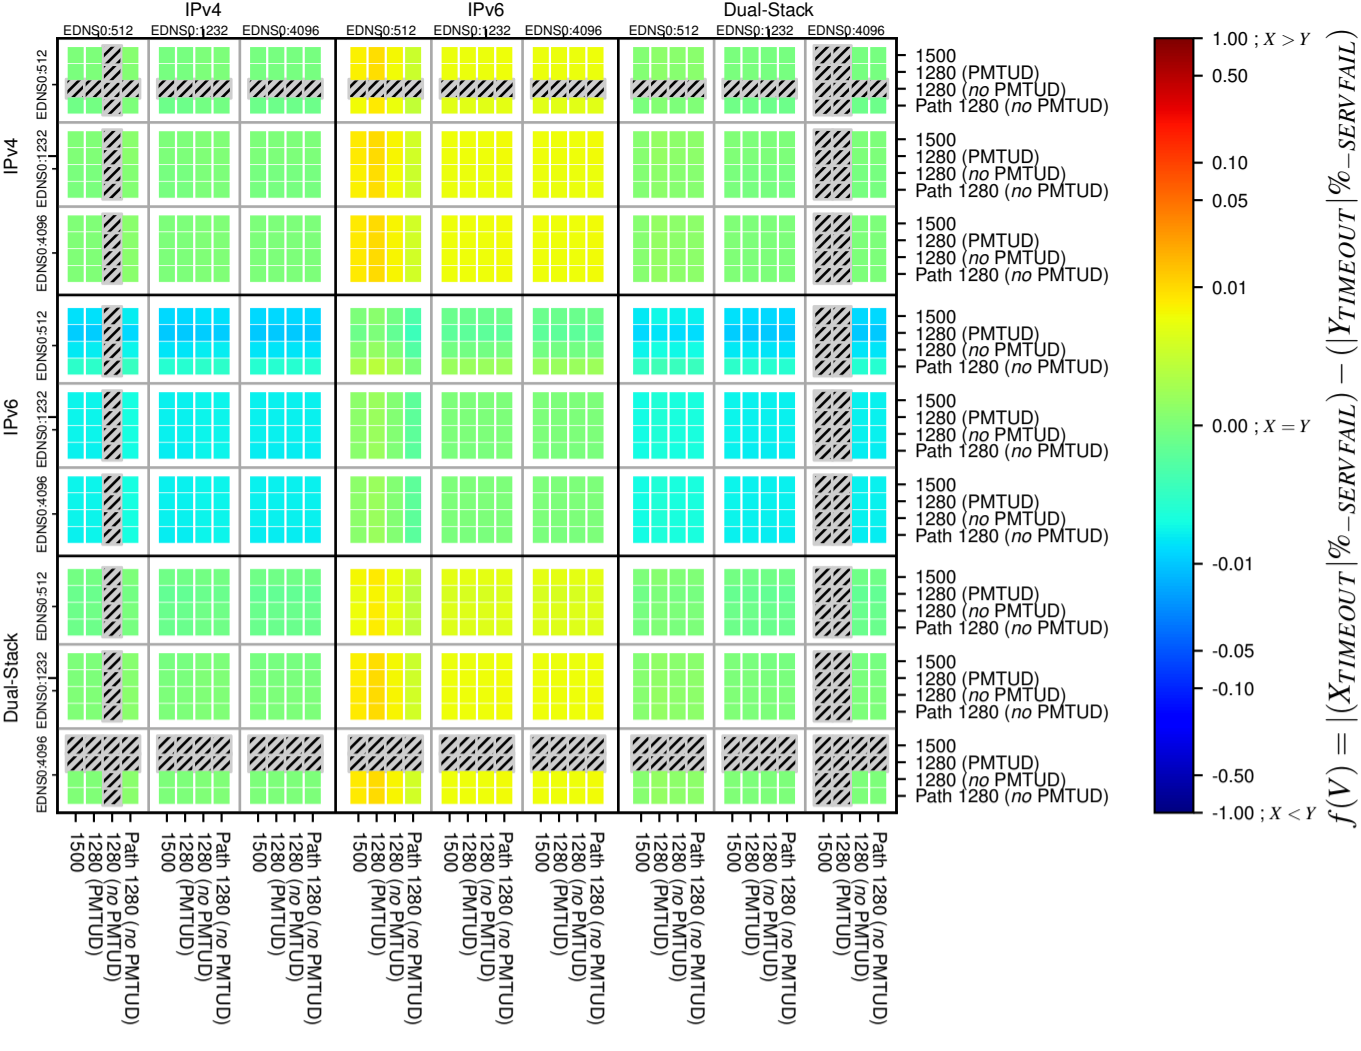

All Zones without DNSSEC for '.de'

All Zones with DNSSEC for '.de'

All Zones for '.de'

$$f(V) = |X_{TIMEOUT} \% - SERVFAIL} - (Y_{TIMEOUT} \% - SERVFAIL)|$$

$$f(V) = |X_{TIMEOUT} \% - SERVFAIL} - (Y_{TIMEOUT} \% - SERVFAIL)|$$

$$f(V) = |X_{TIMEOUT} \% - SERVFAIL} - (Y_{TIMEOUT} \% - SERVFAIL)|$$