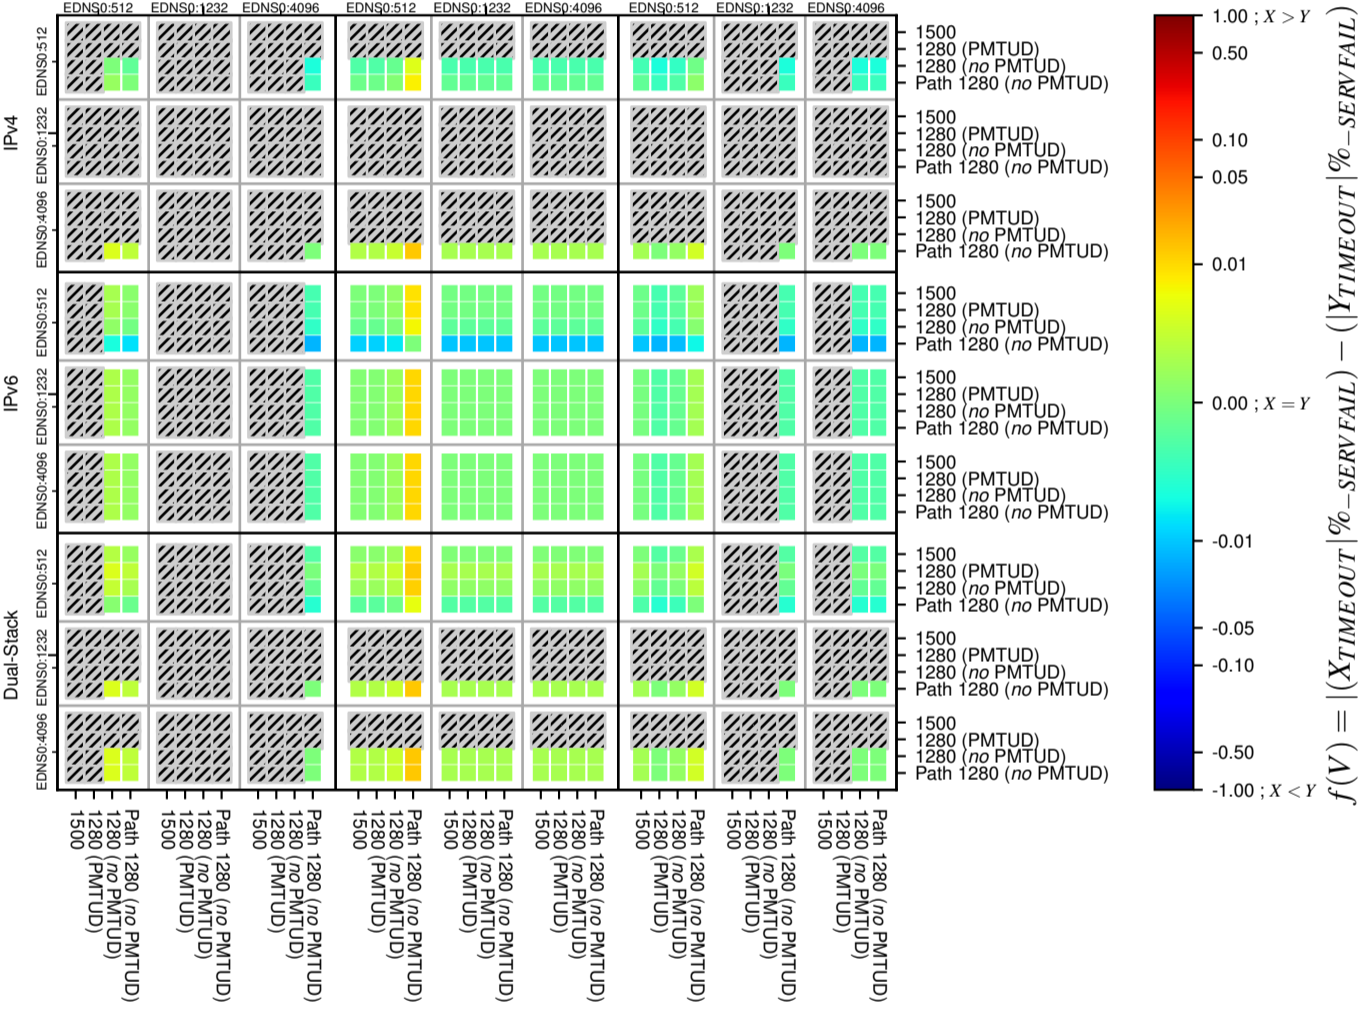

All Zones without DNSSEC for '.de'

All Zones with DNSSEC for '.de'

All Zones for '.de'

$$f(V) = |X_{TIMEOUT} \% - SERVFAIL} - (Y_{TIMEOUT} \% - SERVFAIL)|$$

$$f(V) = |X_{TIMEOUT} \% - SERVFAIL} - (Y_{TIMEOUT} \% - SERVFAIL)|$$

$$f(V) = |X_{TIMEOUT} \% - SERVFAIL} - (Y_{TIMEOUT} \% - SERVFAIL)|$$