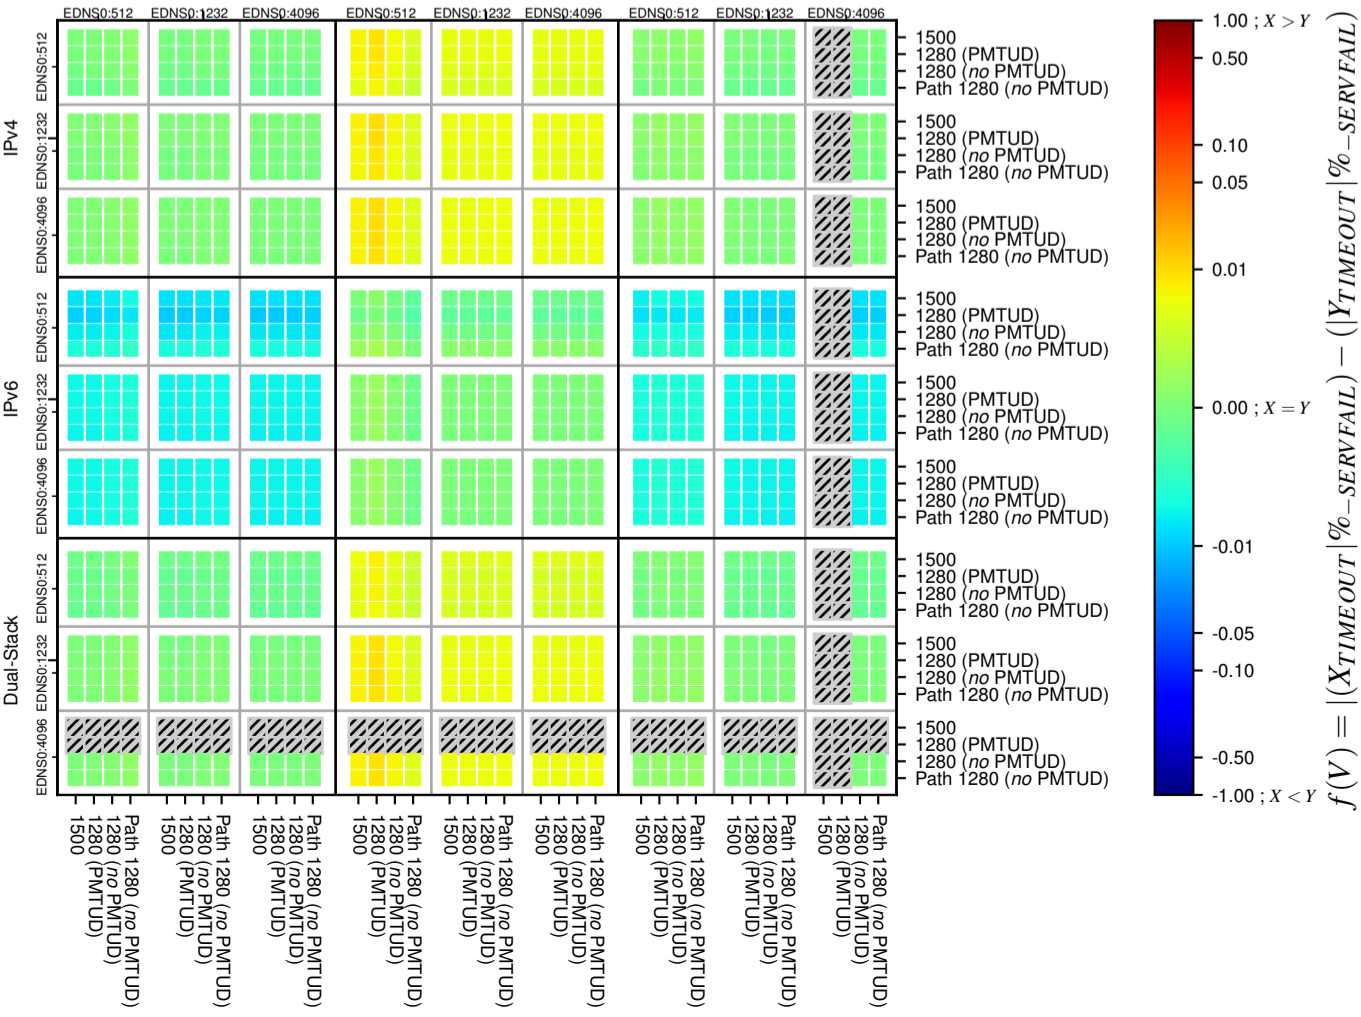

All Zones without DNSSEC for '.de'

All Zones with DNSSEC for '.de'

All Zones for '.de'

$$f(V) = |X_{TIMEOUT} \% - SERVFAIL} - (Y_{TIMEOUT} \% - SERVFAIL)|$$

$$f(V) = |X_{TIMEOUT} \% - SERVFAIL} - (Y_{TIMEOUT} \% - SERVFAIL)|$$

$$f(V) = |X_{TIMEOUT} \% - SERVFAIL} - (Y_{TIMEOUT} \% - SERVFAIL)|$$