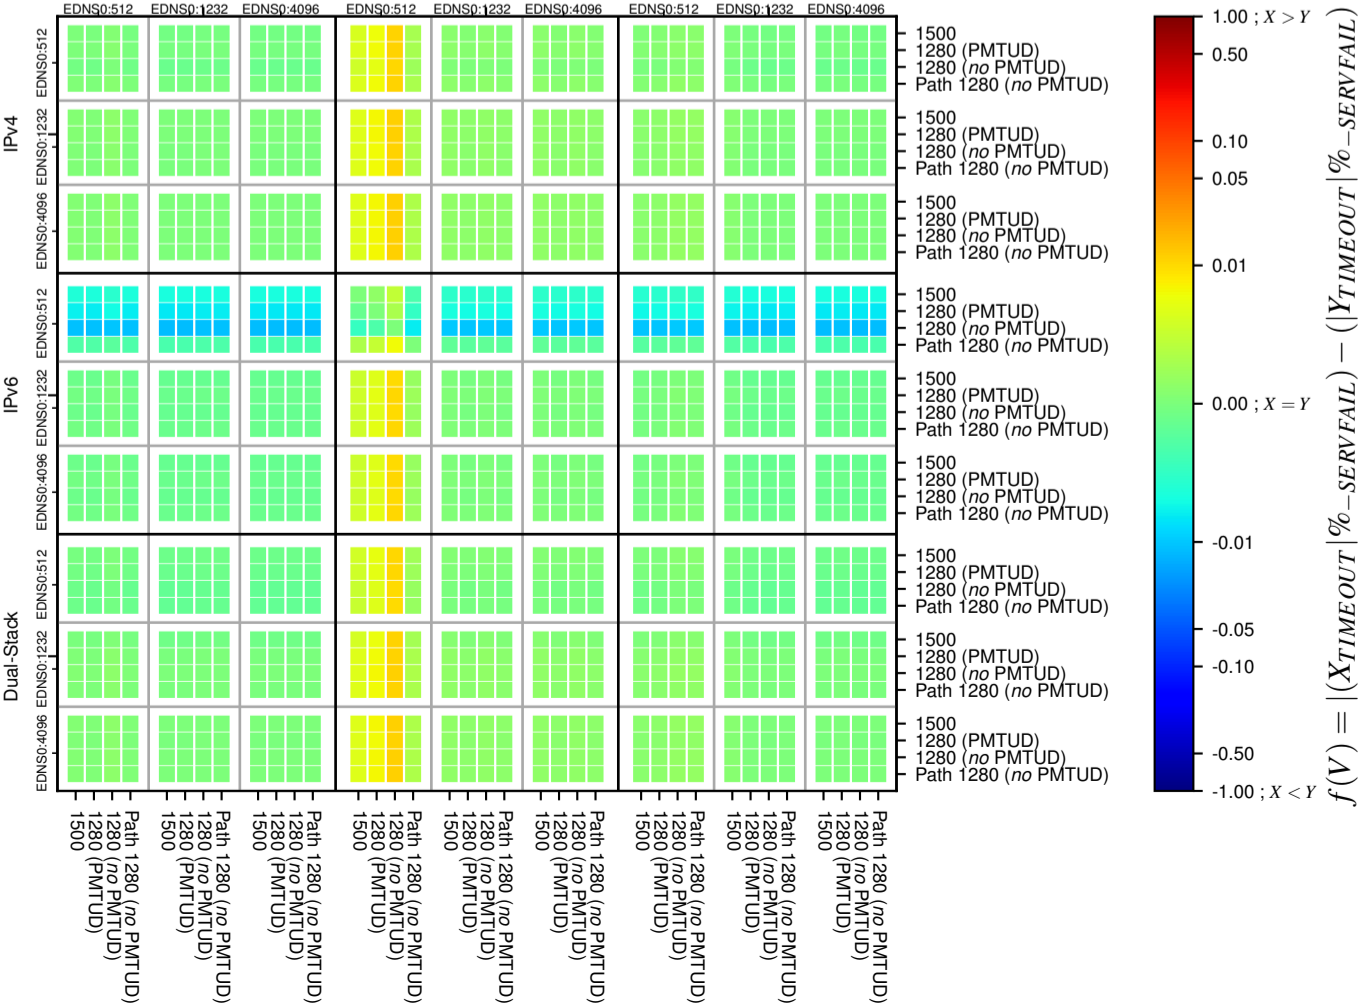

All Zones without DNSSEC for '.it'

All Zones with DNSSEC for '.it'

All Zones for '.it'

$$f(V) = |(X_{TIMEOUT} \% - SERVFAIL) - (Y_{TIMEOUT} \% - SERVFAIL)|$$

$$f(V) = |(X_{TIMEOUT} \% - SERVFAIL) - (Y_{TIMEOUT} \% - SERVFAIL)|$$

$$f(V) = |(X_{TIMEOUT} \% - SERVFAIL) - (Y_{TIMEOUT} \% - SERVFAIL)|$$