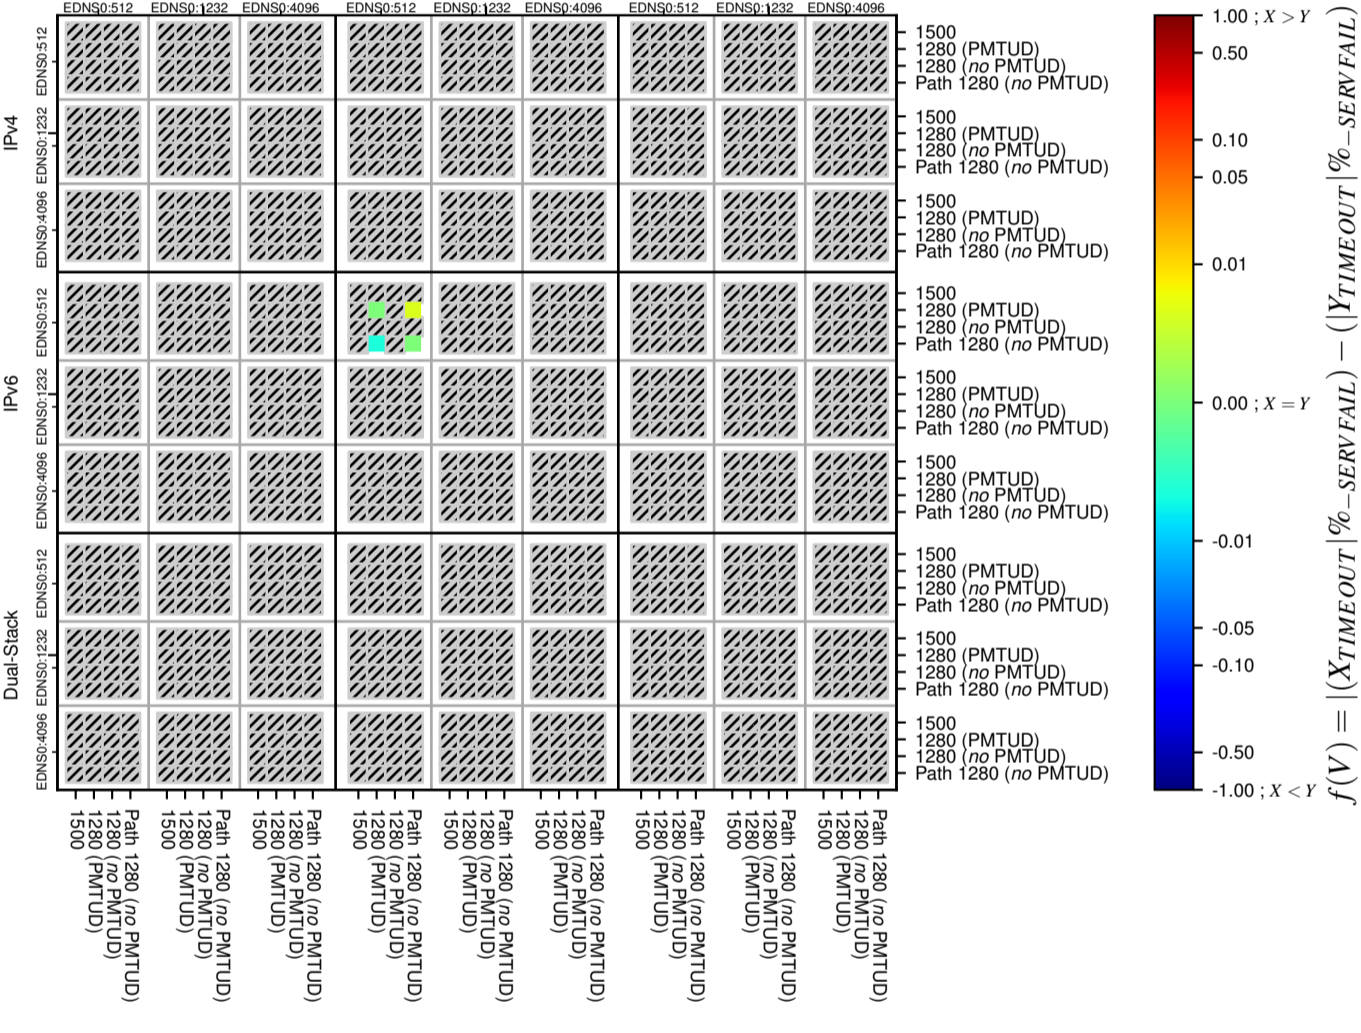

All Zones without DNSSEC for '.it'

All Zones with DNSSEC for '.it'

All Zones for '.it'

$$f(V) = |(X_{TIMEOUT} \% - SERVFAIL) - (Y_{TIMEOUT} \% - SERVFAIL)|$$

$$f(V) = |(X_{TIMEOUT} \% - SERVFAIL) - (Y_{TIMEOUT} \% - SERVFAIL)|$$

$$f(V) = |(X_{TIMEOUT} \% - SERVFAIL) - (Y_{TIMEOUT} \% - SERVFAIL)|$$