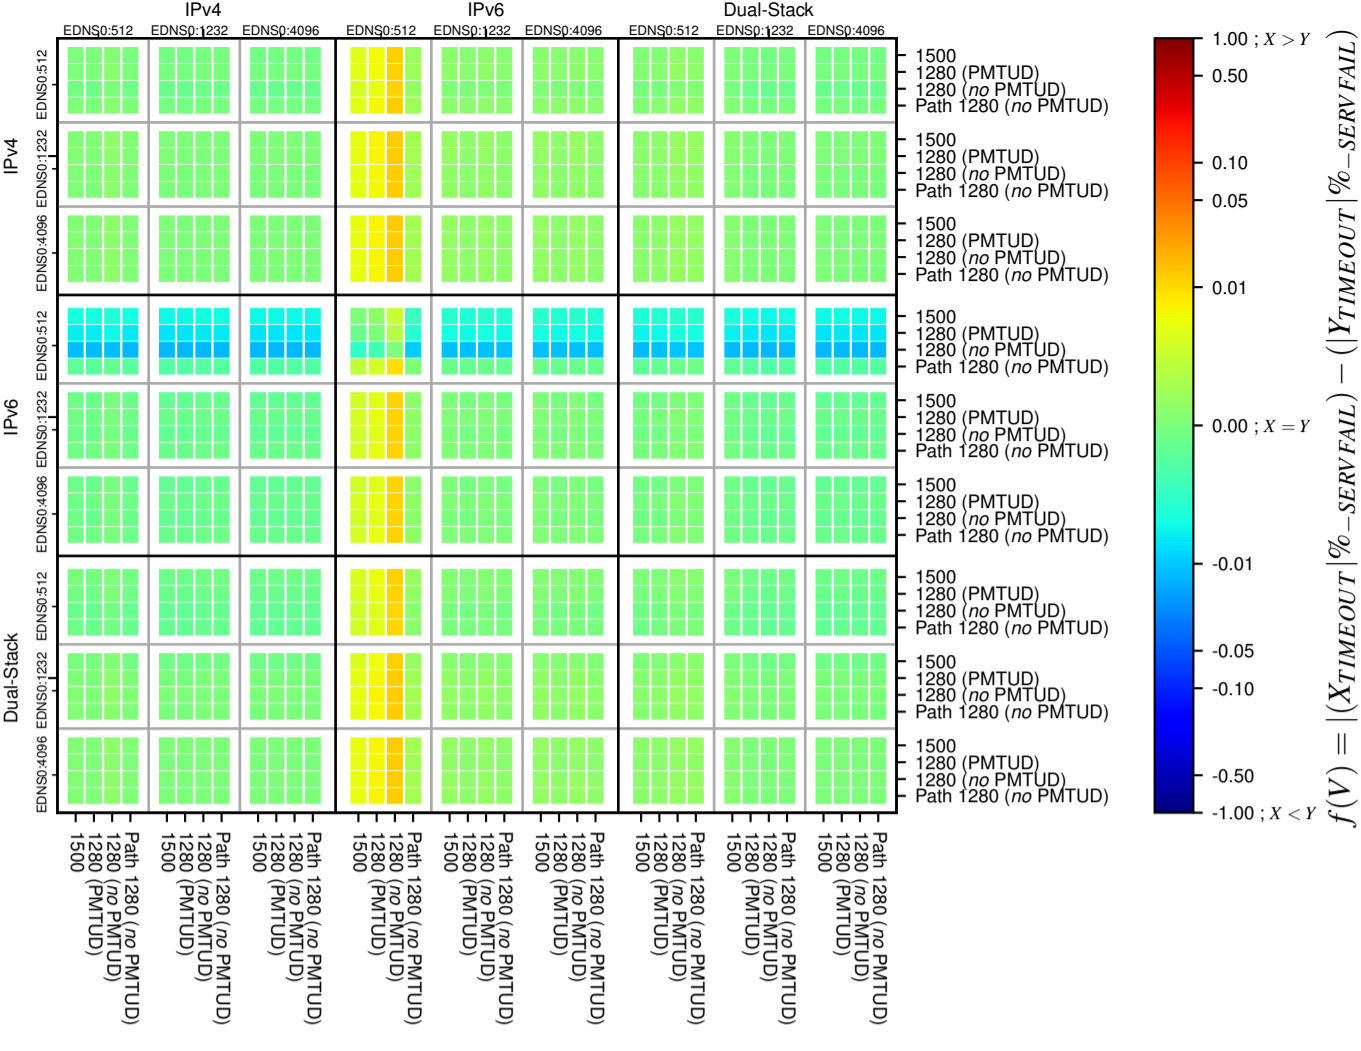

All Zones without DNSSEC for '.it'

All Zones with DNSSEC for '.it'

All Zones for '.it'

$$f(V) = |(X_{TIMEOUT} \% - SERVFAIL) - (Y_{TIMEOUT} \% - SERVFAIL)|$$

$$f(V) = |(X_{TIMEOUT} \% - SERVFAIL) - (Y_{TIMEOUT} \% - SERVFAIL)|$$

$$f(V) = |(X_{TIMEOUT} \% - SERVFAIL) - (Y_{TIMEOUT} \% - SERVFAIL)|$$