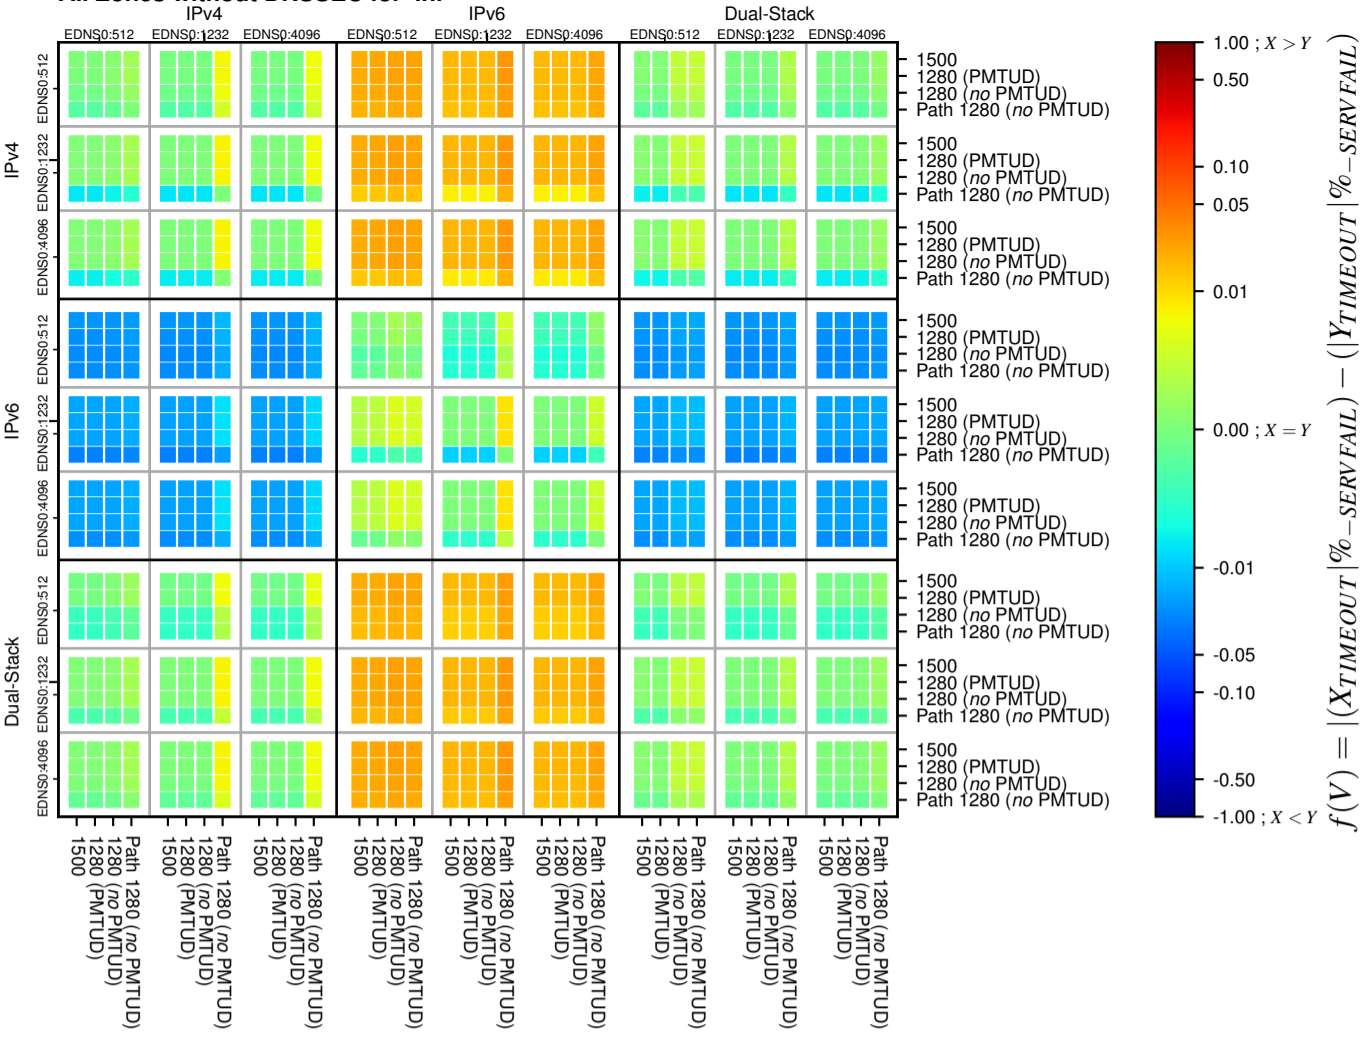

### All Zones without DNSSEC for '.nl'

### All Zones for '.nl'

$$f(V) = |(X_{TIMEOUT} \% - SERVFAIL) - (Y_{TIMEOUT} \% - SERVFAIL)|$$

$$f(V) = |(X_{TIMEOUT} \% - SERVFAIL) - (Y_{TIMEOUT} \% - SERVFAIL)|$$

$$f(V) = |(X_{TIMEOUT} \% - SERVFAIL) - (Y_{TIMEOUT} \% - SERVFAIL)|$$