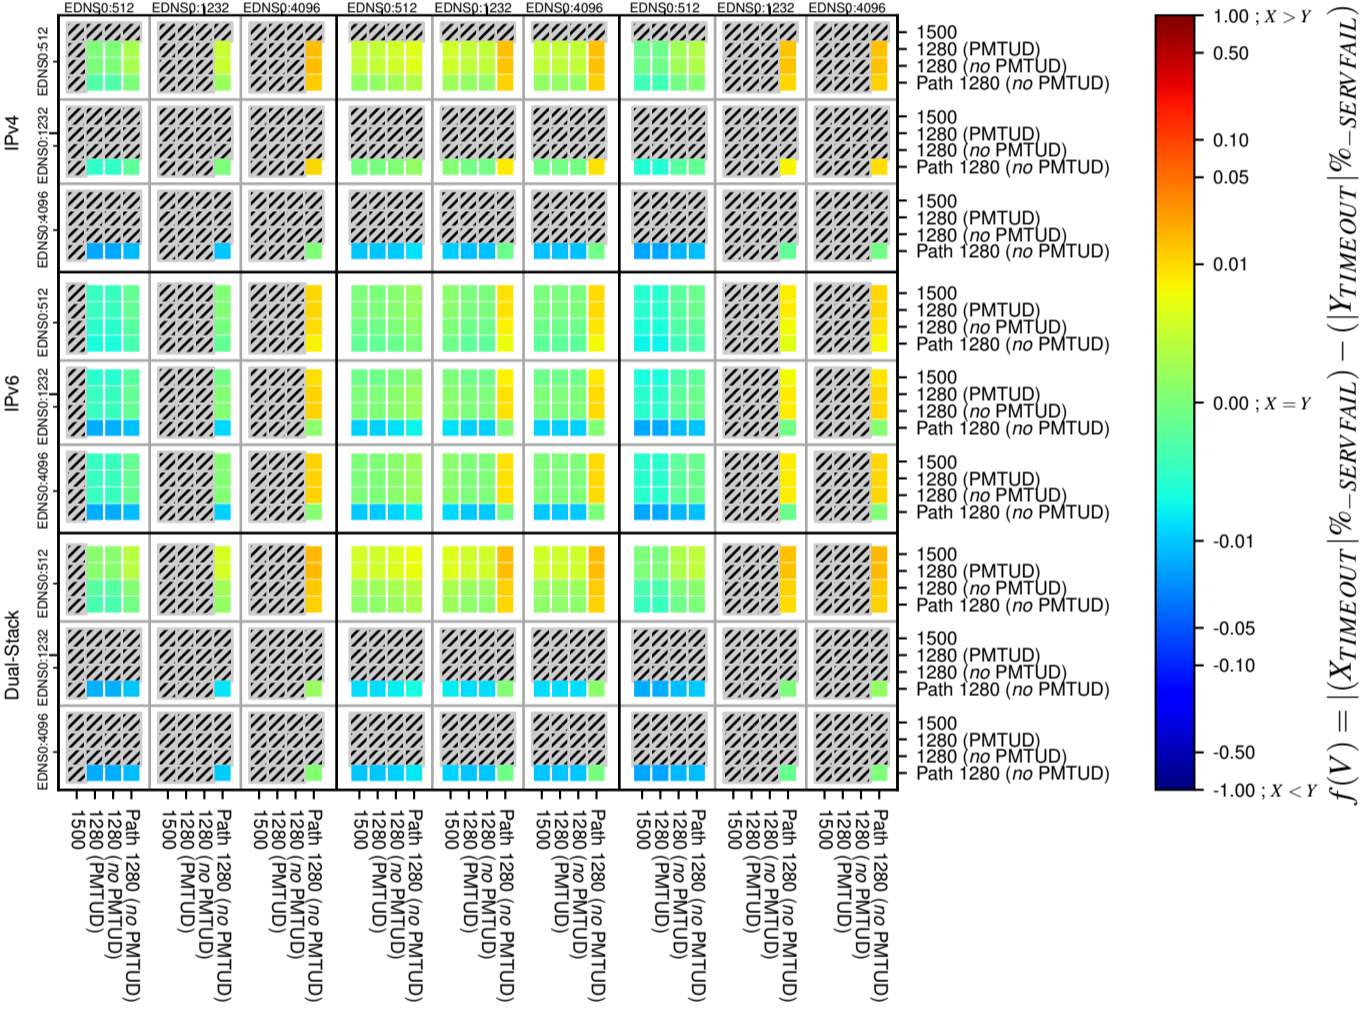

### All Zones without DNSSEC for '.nl'

### All Zones for '.nl'

$$f(V) = |(X_{TIMEOUT} \% - SERVFAIL) - (Y_{TIMEOUT} \% - SERVFAIL)|$$

$$f(V) = |(X_{TIMEOUT} \% - SERVFAIL) - (Y_{TIMEOUT} \% - SERVFAIL)|$$

$$f(V) = |(X_{TIMEOUT} \% - SERVFAIL) - (Y_{TIMEOUT} \% - SERVFAIL)|$$