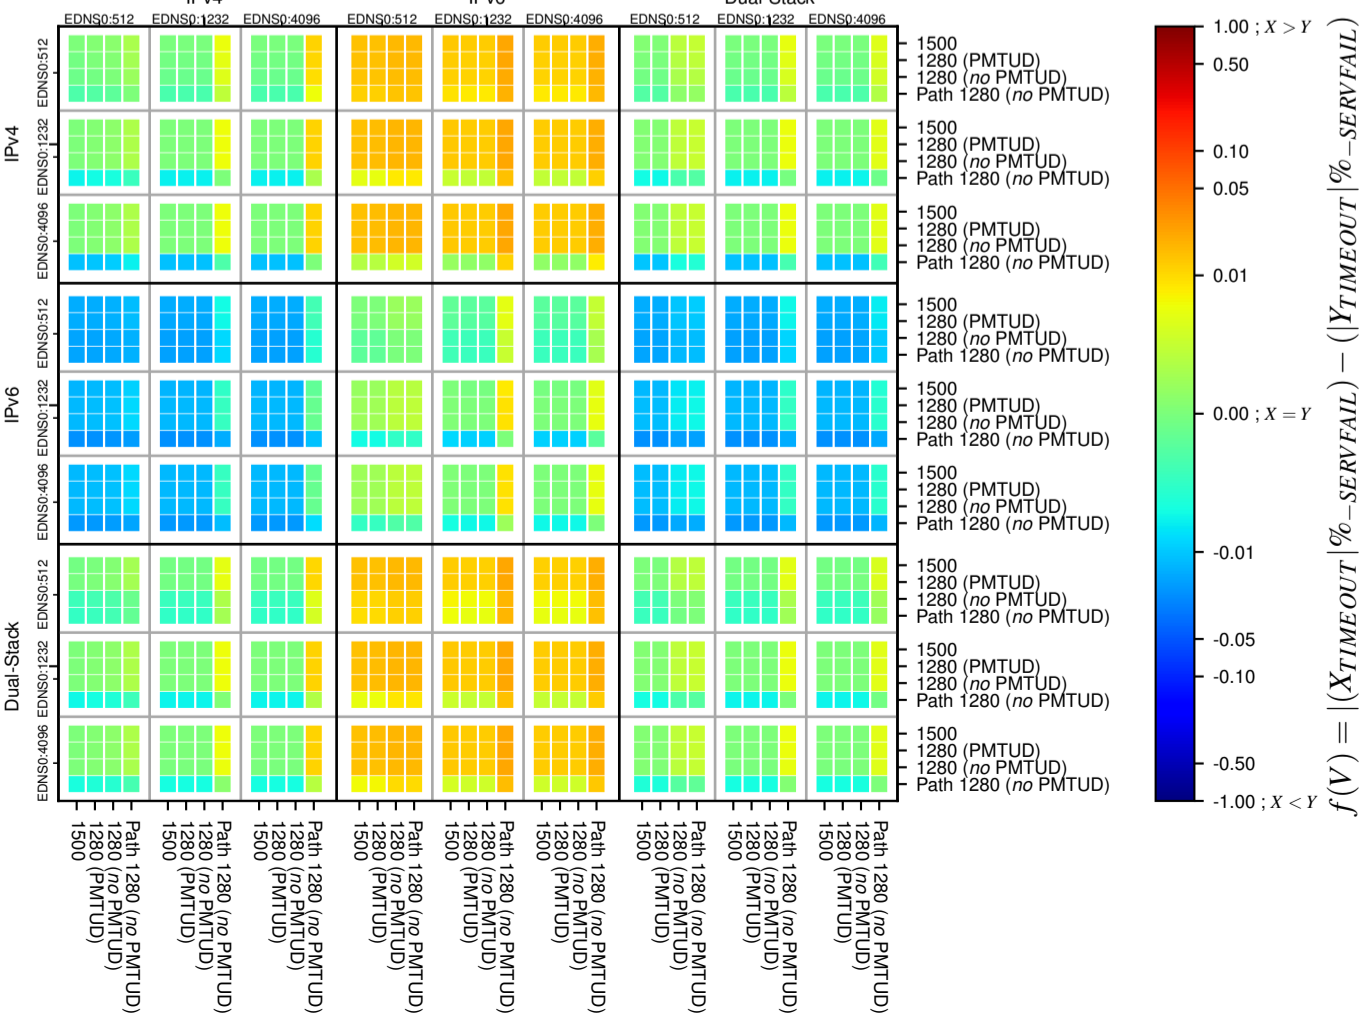

### All Zones without DNSSEC for '.nl'

### All Zones with DNSSEC for '.nl'

### All Zones for '.nl'

$$f(V) = |(X_{TIMEOUT} \% - SERVFAIL) - (Y_{TIMEOUT} \% - SERVFAIL)|$$

$$f(V) = |(X_{TIMEOUT} \% - SERVFAIL) - (Y_{TIMEOUT} \% - SERVFAIL)|$$

$$f(V) = |(X_{TIMEOUT} \% - SERVFAIL) - (Y_{TIMEOUT} \% - SERVFAIL)|$$