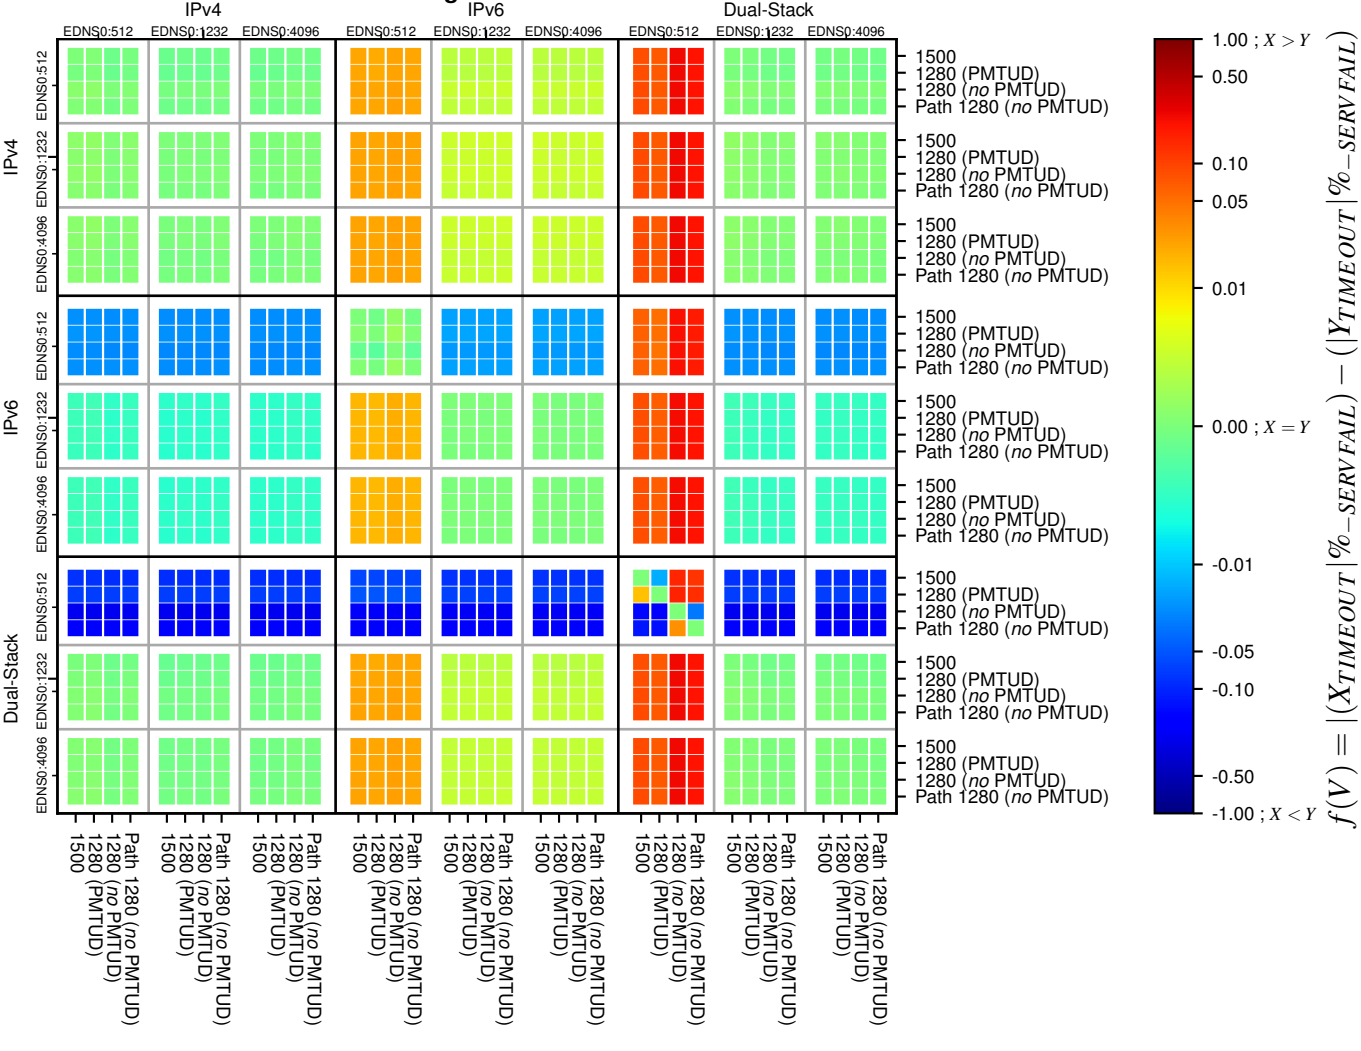

### All Zones without DNSSEC for '.org'

### All Zones for '.org'

$$f(V) = |(X_{TIMEOUT} | \% - SERVFAIL) - (Y_{TIMEOUT} | \% - SERVFAIL)|$$

$$f(V) = |(X_{TIMEOUT} | \% - SERVFAIL) - (Y_{TIMEOUT} | \% - SERVFAIL)|$$

$$f(V) = |(X_{TIMEOUT} | \% - SERVFAIL) - (Y_{TIMEOUT} | \% - SERVFAIL)|$$