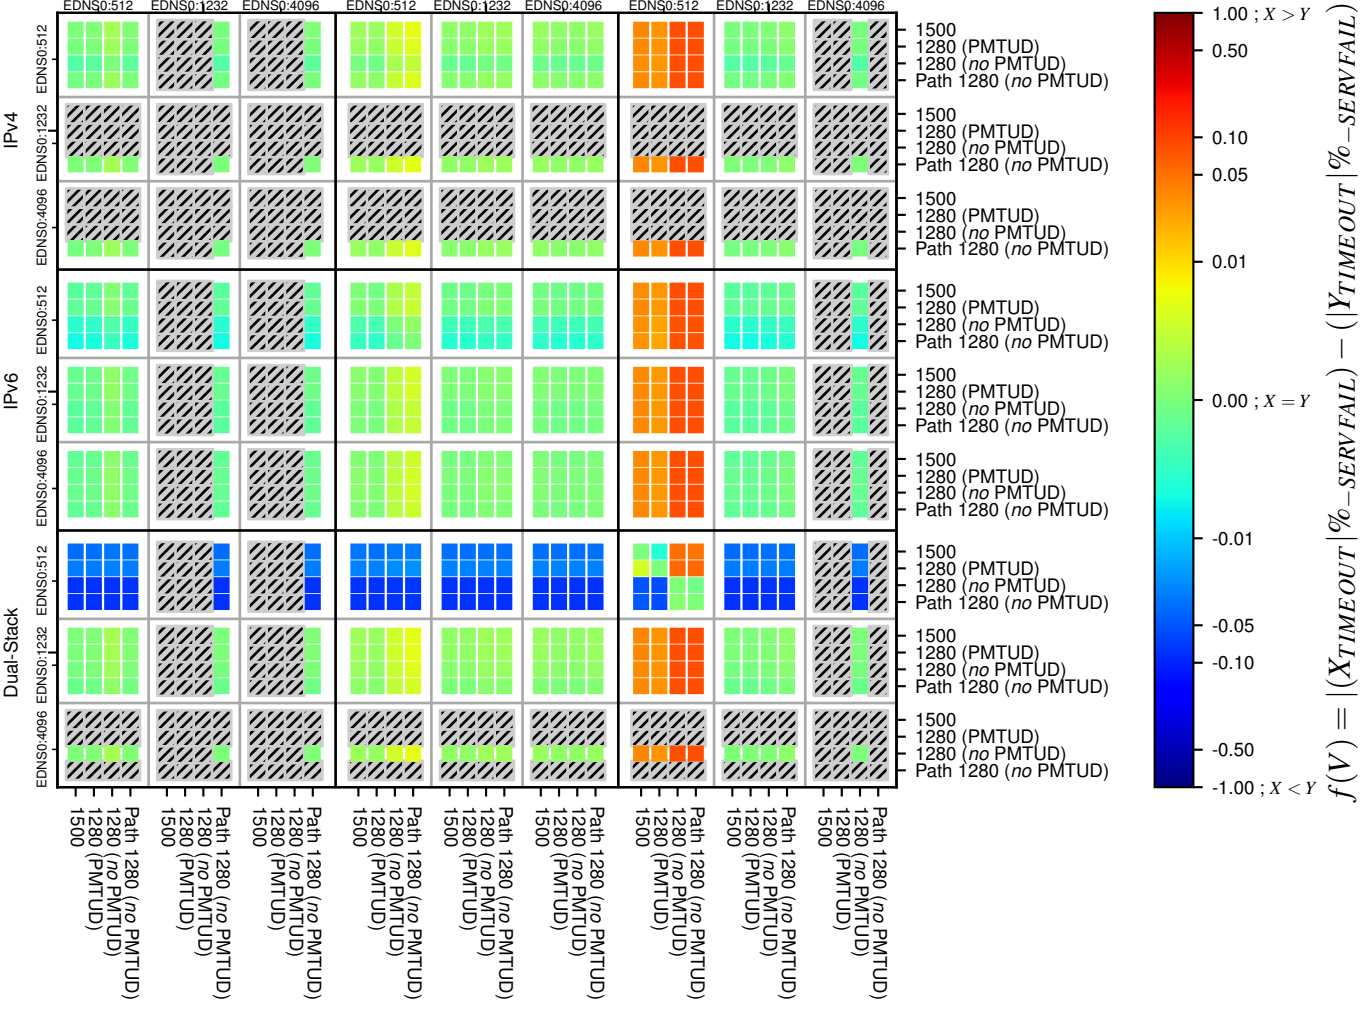

### All Zones without DNSSEC for '.org'

### All Zones for '.org'

$$f(V) = |(X_{TIMEOUT} | \% - SERVFAIL) - (Y_{TIMEOUT} | \% - SERVFAIL)|$$

$$f(V) = |(X_{TIMEOUT} | \% - SERVFAIL) - (Y_{TIMEOUT} | \% - SERVFAIL)|$$

$$f(V) = |(X_{TIMEOUT} | \% - SERVFAIL) - (Y_{TIMEOUT} | \% - SERVFAIL)|$$