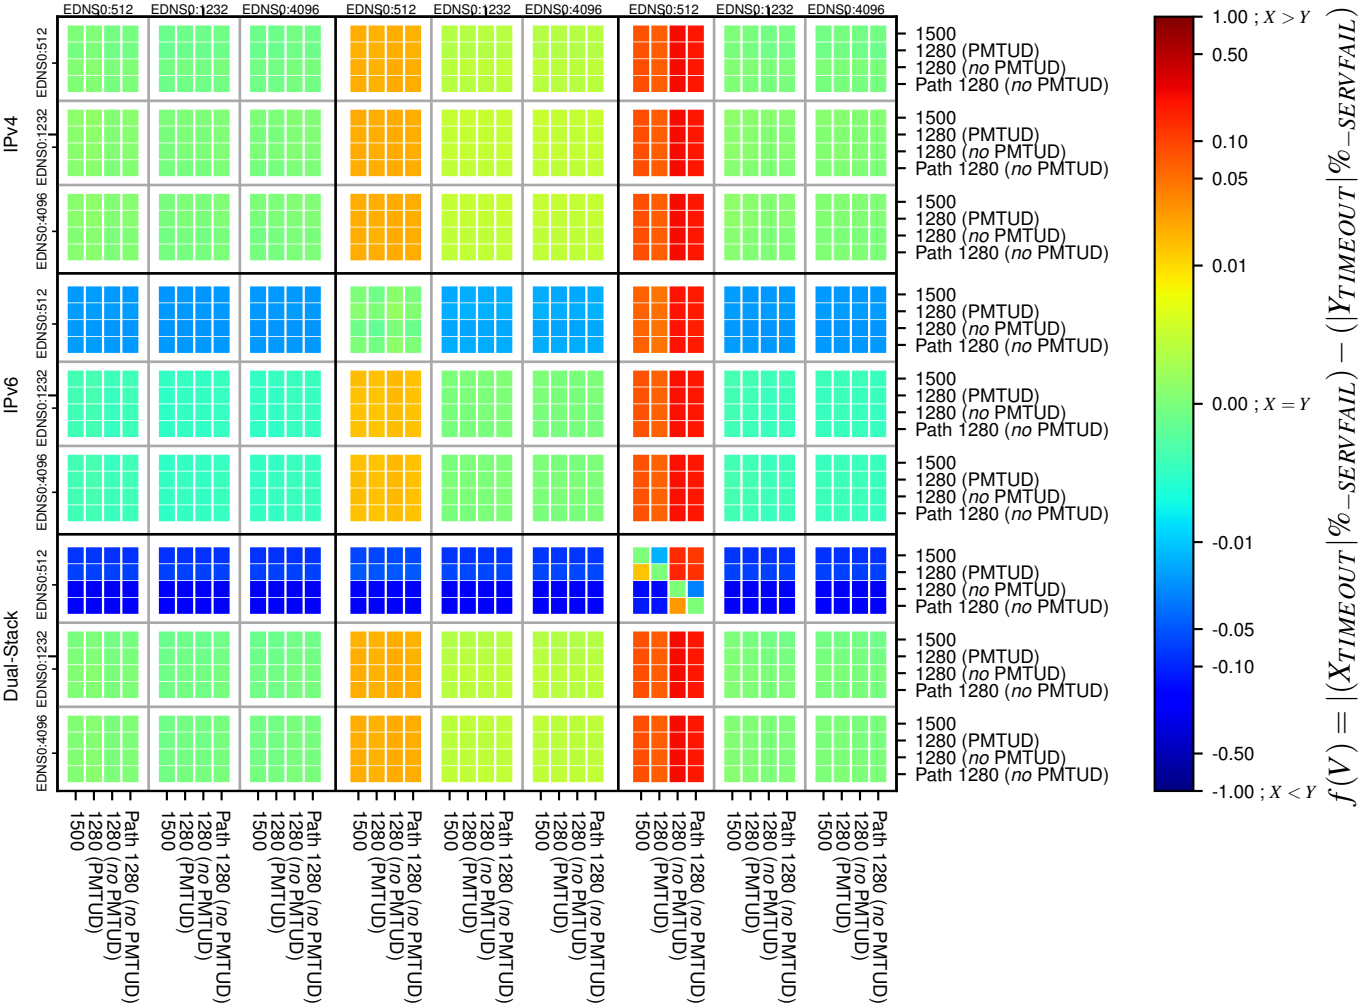

### All Zones without DNSSEC for '.org'

### All Zones for '.org'

$$f(V) = |(X_{TIMEOUT} | \% - SERVFAIL) - (Y_{TIMEOUT} | \% - SERVFAIL)|$$

$$f(V) = |(X_{TIMEOUT} | \% - SERVFAIL) - (Y_{TIMEOUT} | \% - SERVFAIL)|$$

$$f(V) = |(X_{TIMEOUT} | \% - SERVFAIL) - (Y_{TIMEOUT} | \% - SERVFAIL)|$$