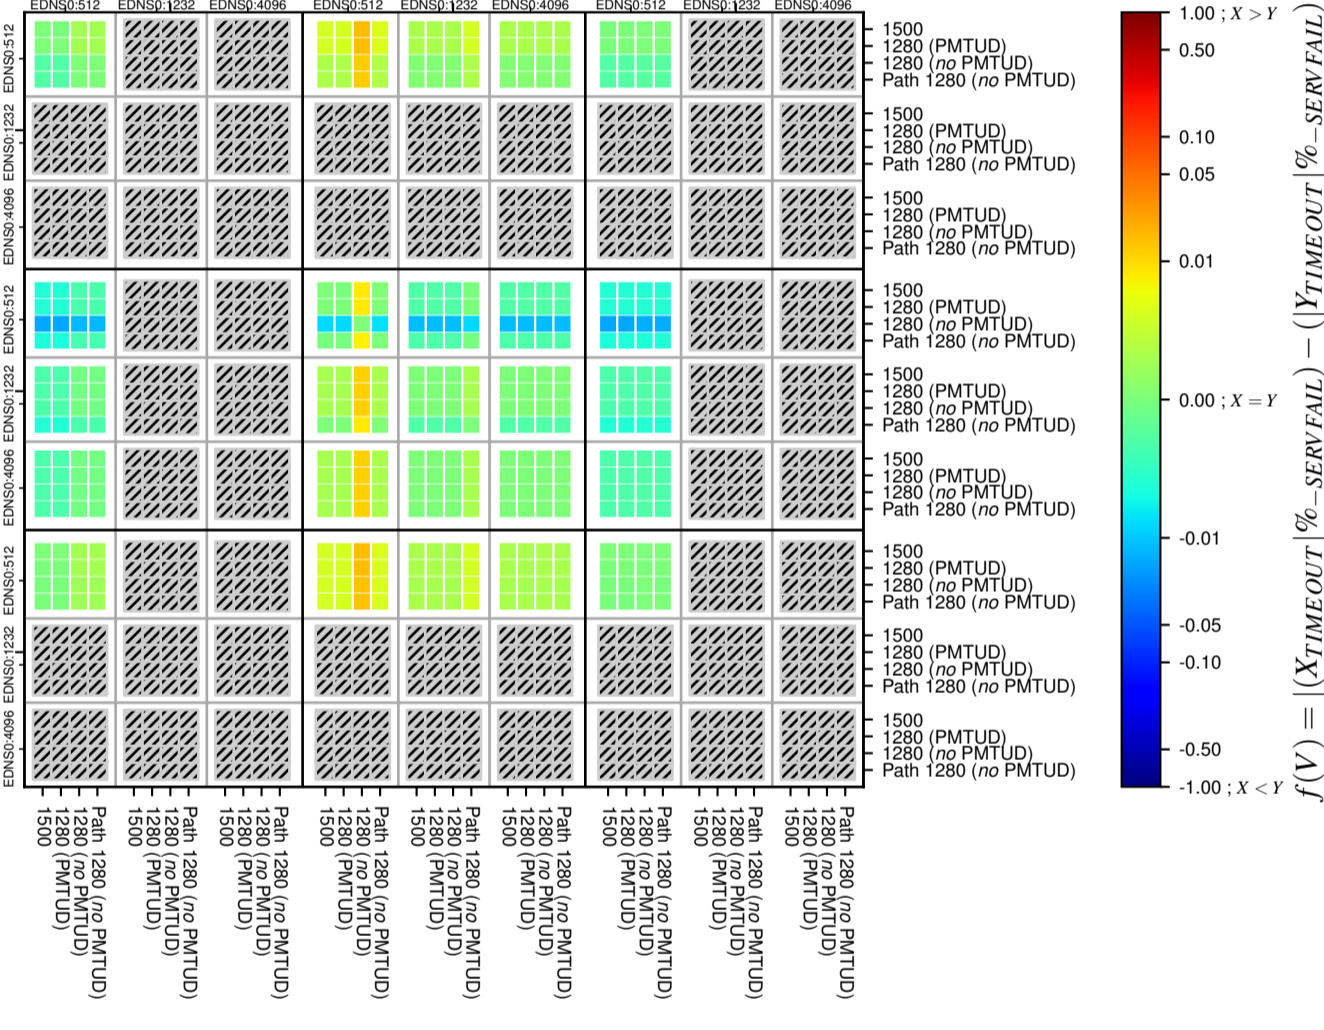

All Zones without DNSSEC for '.se'

All Zones with DNSSEC for '.se'

All Zones for '.se'

$$f(V) = |(X_{TIMEOUT} \% - SERVFAIL) - (Y_{TIMEOUT} \% - SERVFAIL)|$$

$$f(V) = |(X_{TIMEOUT} \% - SERVFAIL) - (Y_{TIMEOUT} \% - SERVFAIL)|$$

$$f(V) = |(X_{TIMEOUT} \% - SERVFAIL) - (Y_{TIMEOUT} \% - SERVFAIL)|$$