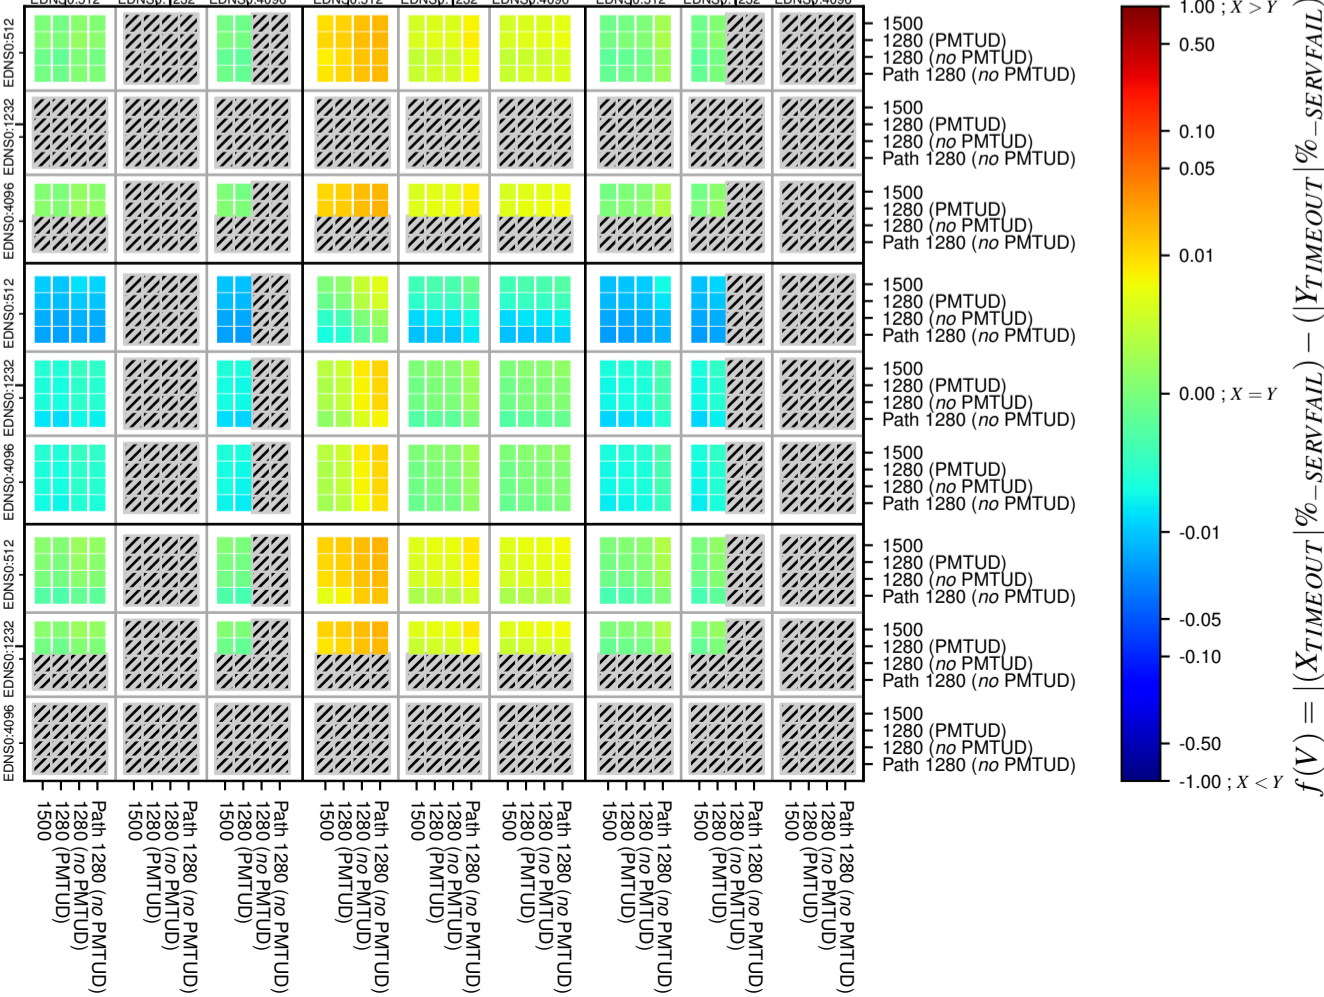

All Zones without DNSSEC for '.se'

All Zones with DNSSEC for '.se'

All Zones for '.se'

$$f(V) = |(X_{TIMEOUT} \% - SERVFAIL) - (Y_{TIMEOUT} \% - SERVFAIL)|$$

$$f(V) = |(X_{TIMEOUT} \% - SERVFAIL) - (Y_{TIMEOUT} \% - SERVFAIL)|$$

$$f(V) = |(X_{TIMEOUT} \% - SERVFAIL) - (Y_{TIMEOUT} \% - SERVFAIL)|$$