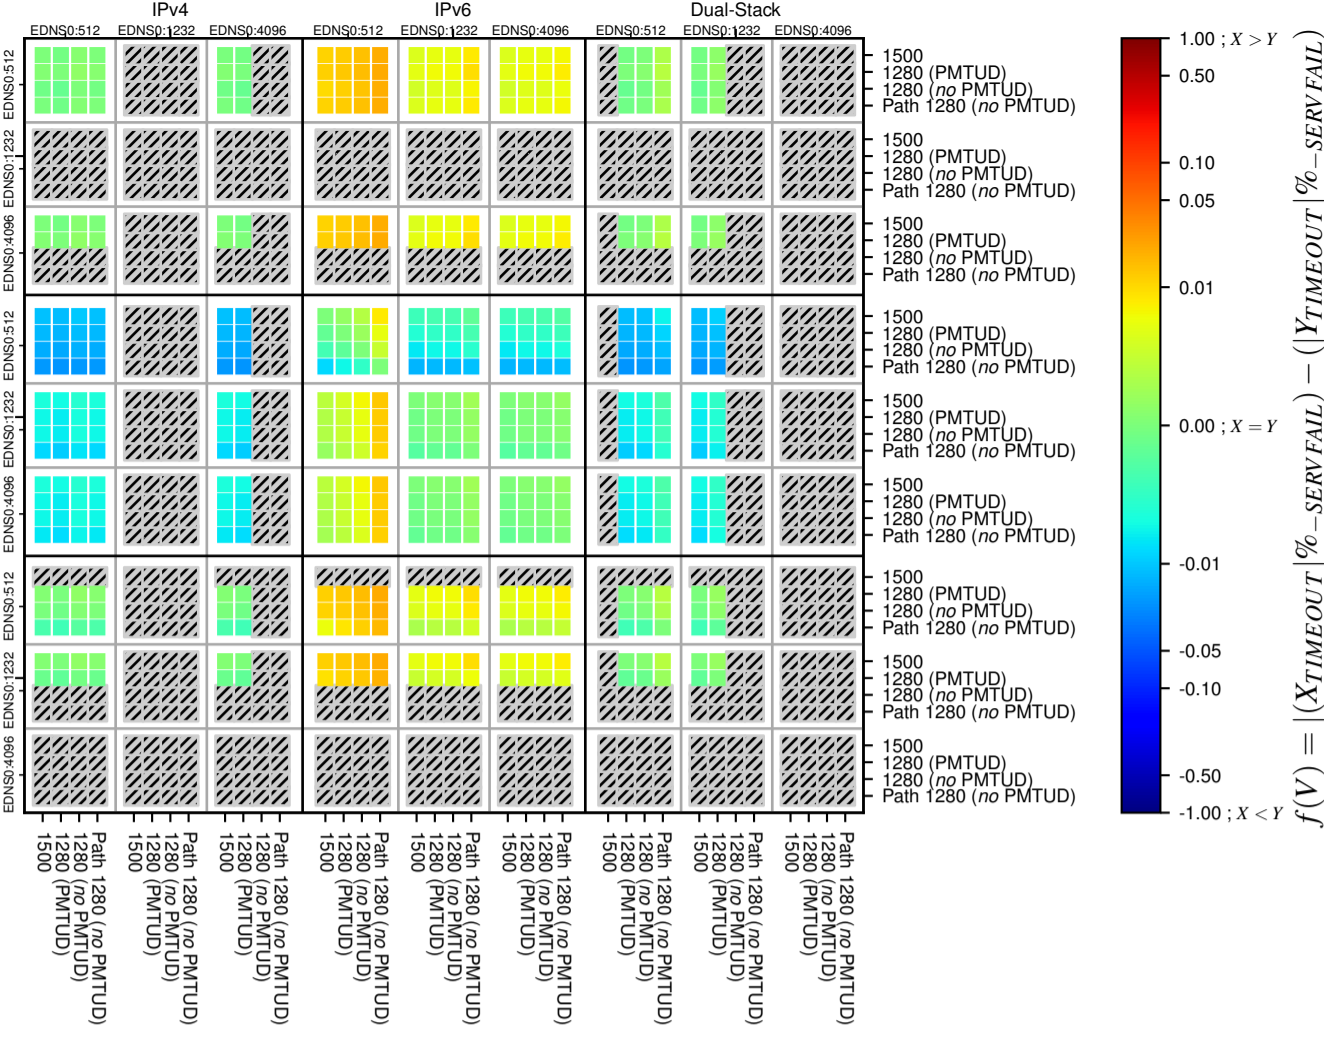

All Zones without DNSSEC for '.se'

All Zones with DNSSEC for '.se'

All Zones for '.se'

$$f(V) = |(X_{TIMEOUT} \% - SERVFAIL) - (Y_{TIMEOUT} \% - SERVFAIL)|$$

$$f(V) = |(X_{TIMEOUT} \% - SERVFAIL) - (Y_{TIMEOUT} \% - SERVFAIL)|$$

$$f(V) = |(X_{TIMEOUT} \% - SERVFAIL) - (Y_{TIMEOUT} \% - SERVFAIL)|$$