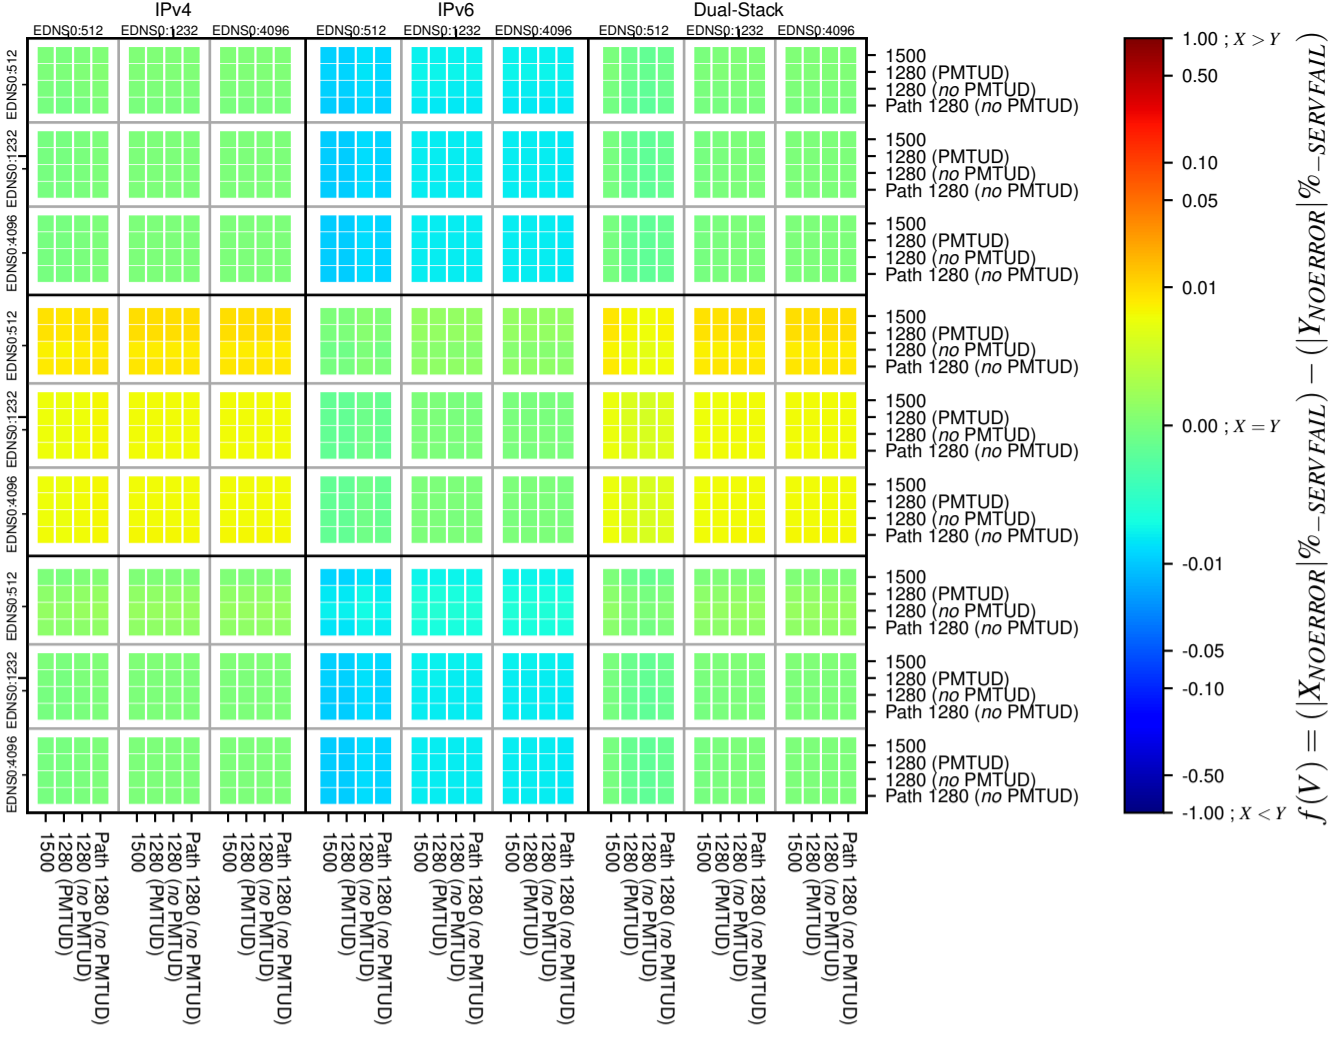

All Zones without DNSSEC for '.de'

All Zones with DNSSEC for '.de'

All Zones for '.de'