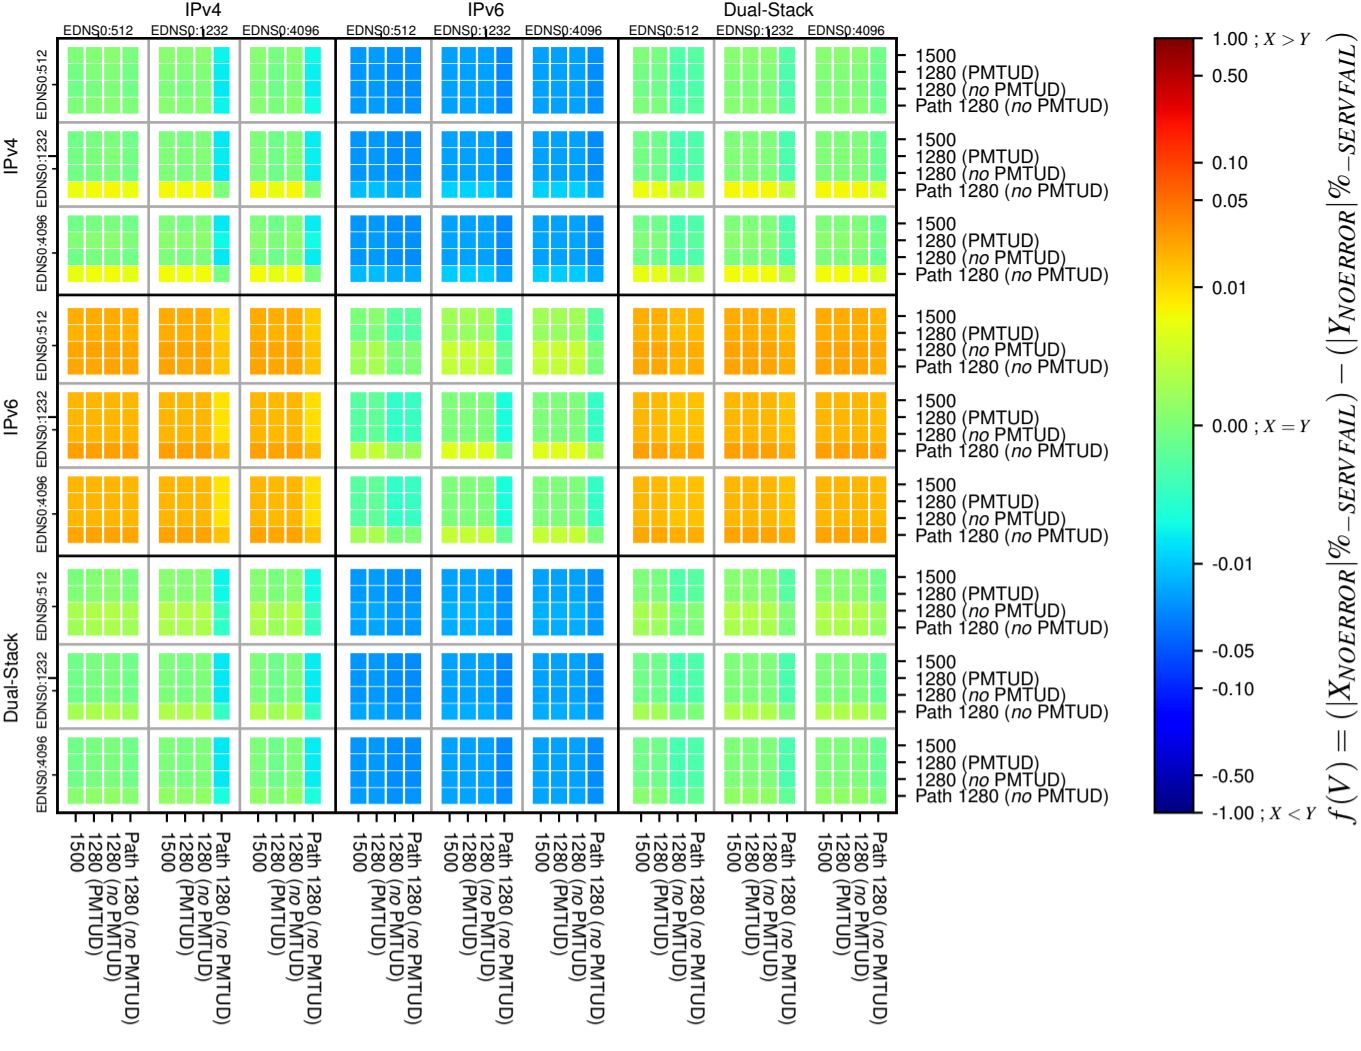

### All Zones without DNSSEC for '.nl'