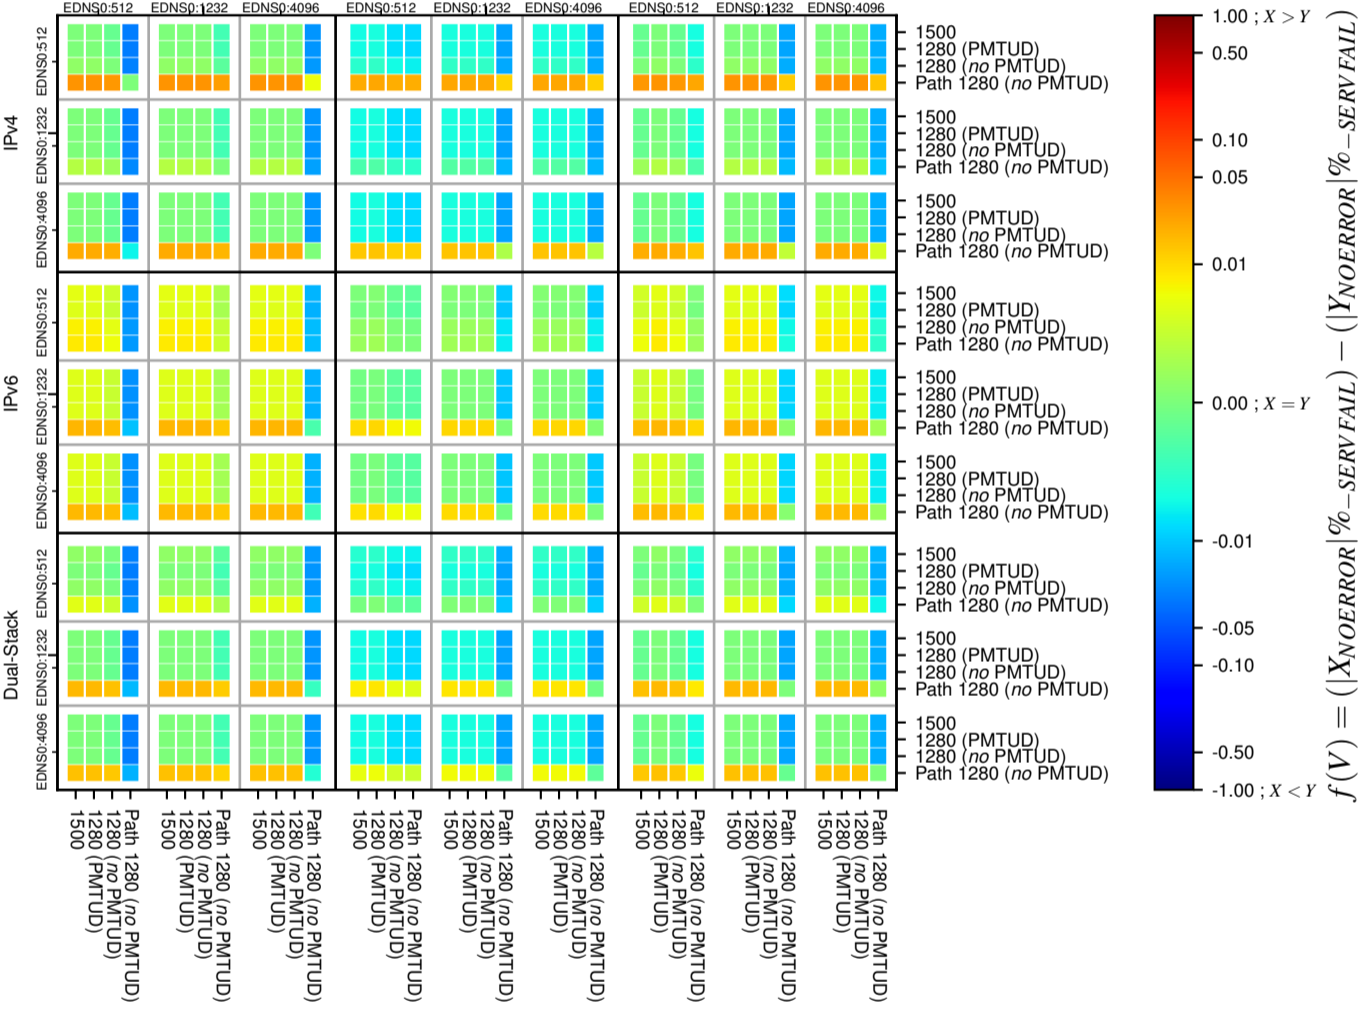

All Zones with DNSSEC for '.nl'