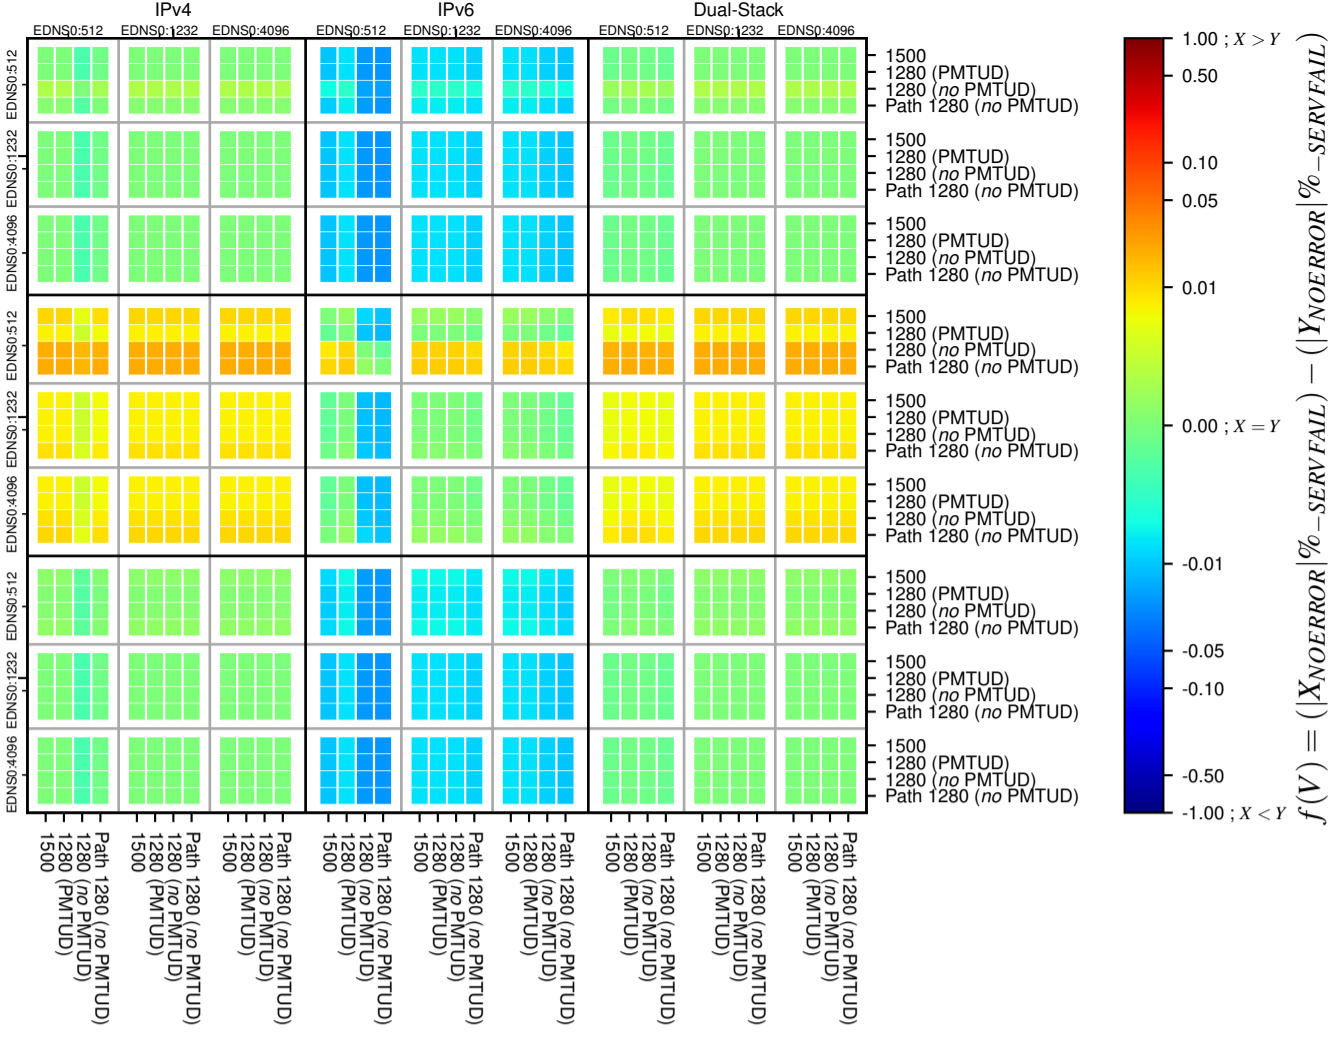

All Zones without DNSSEC for '.se'

All Zones with DNSSEC for '.se'

All Zones for '.se'