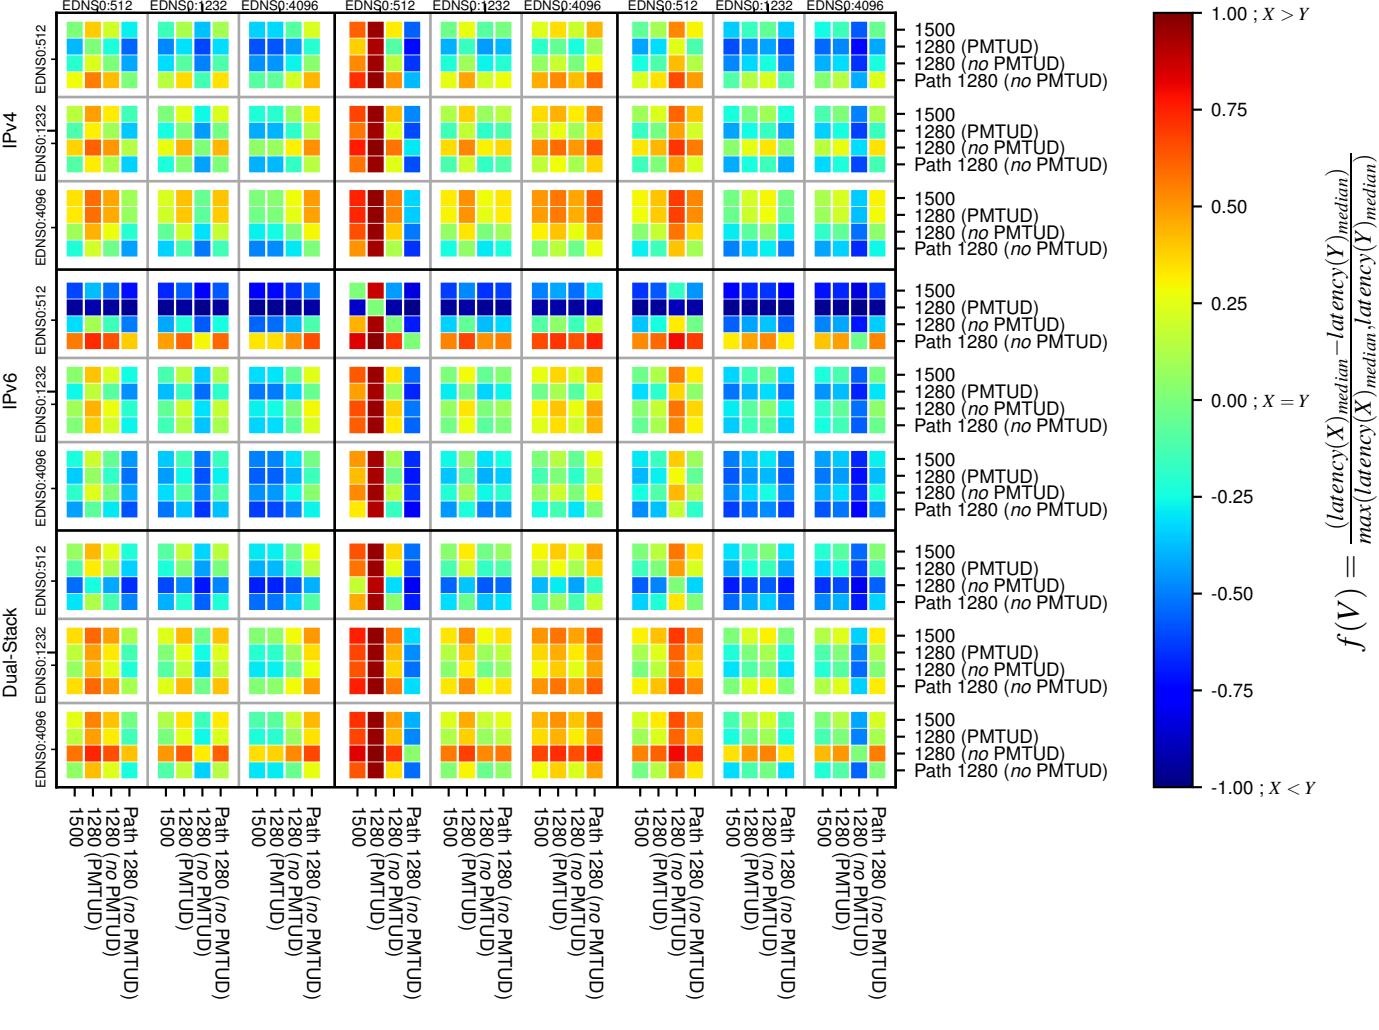

All Zones with DNSSEC returning NOERROR for '.de'