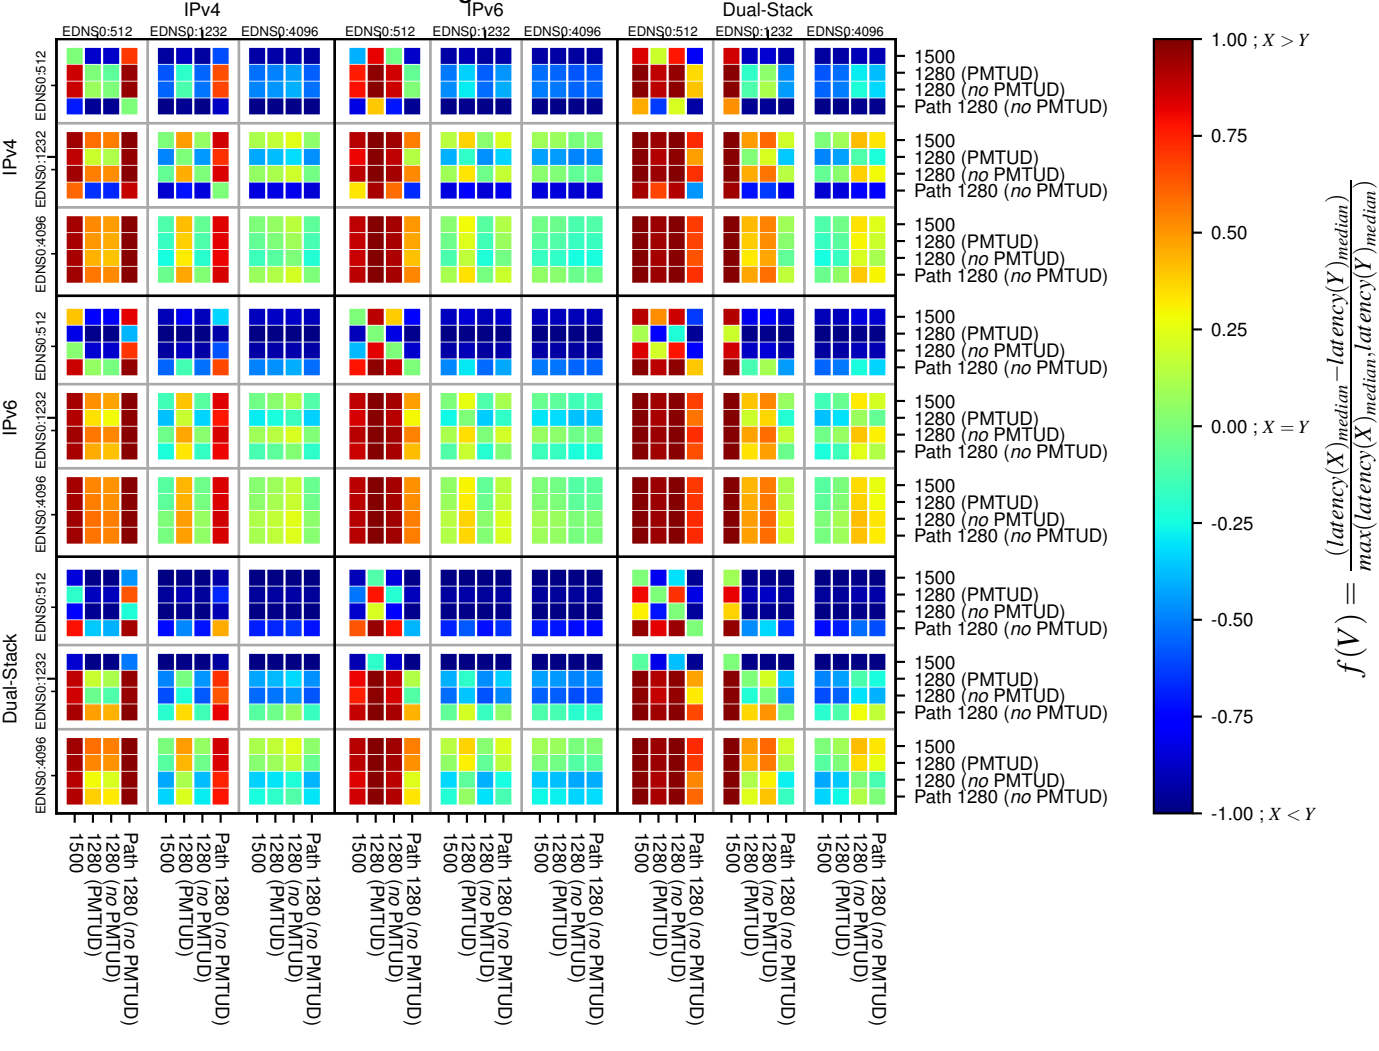

### All Zones without DNSSEC returning NOERROR for '.de'