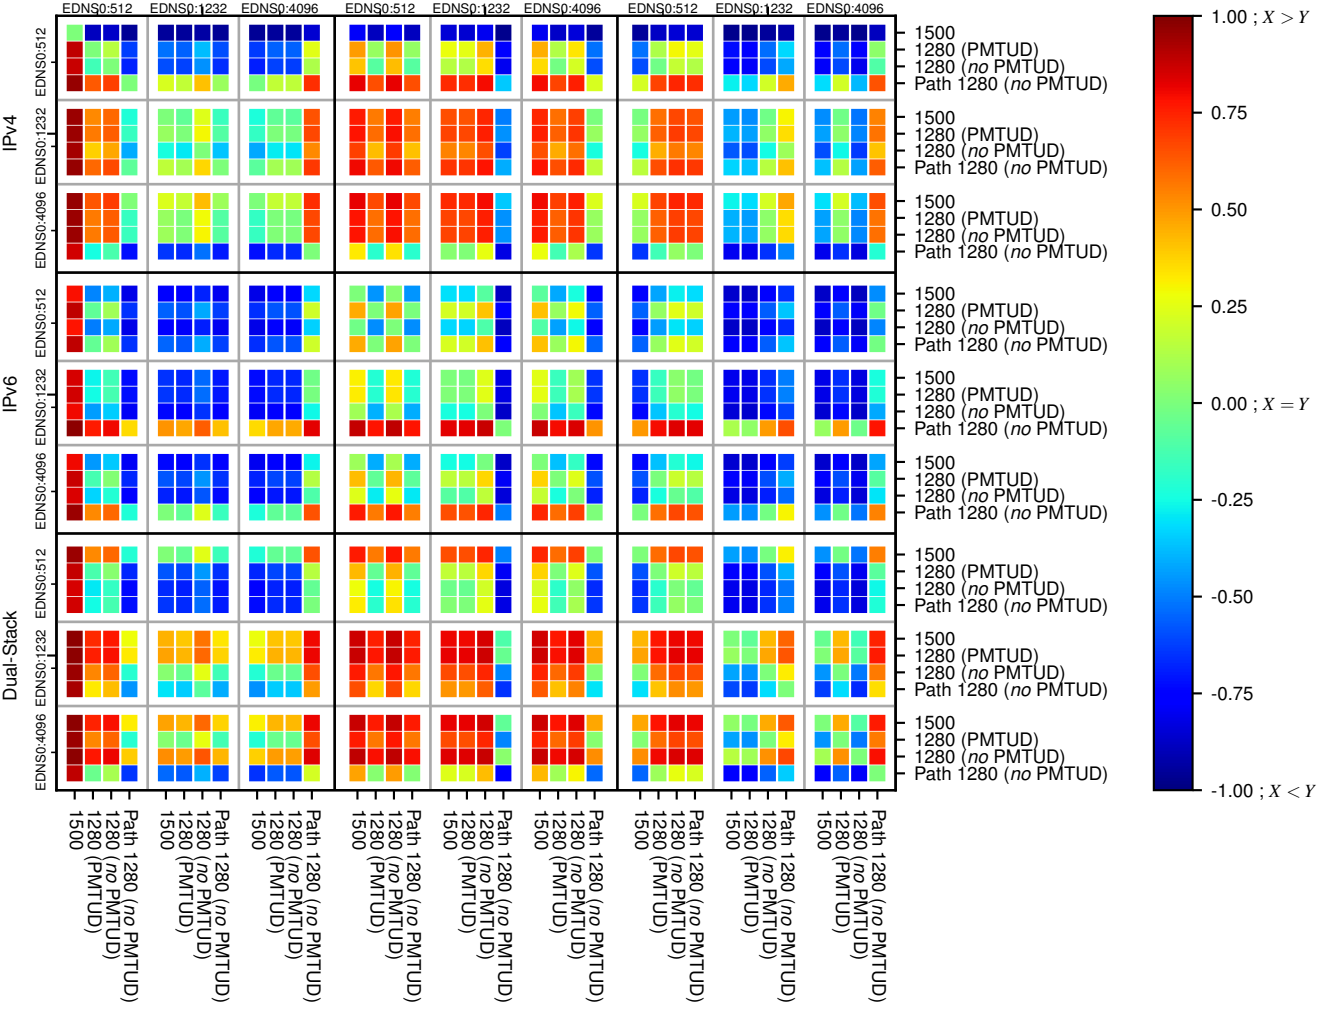

### All Zones without DNSSEC returning NOERROR for '.nl'

### All Zones with DNSSEC returning NOERROR for '.nl'