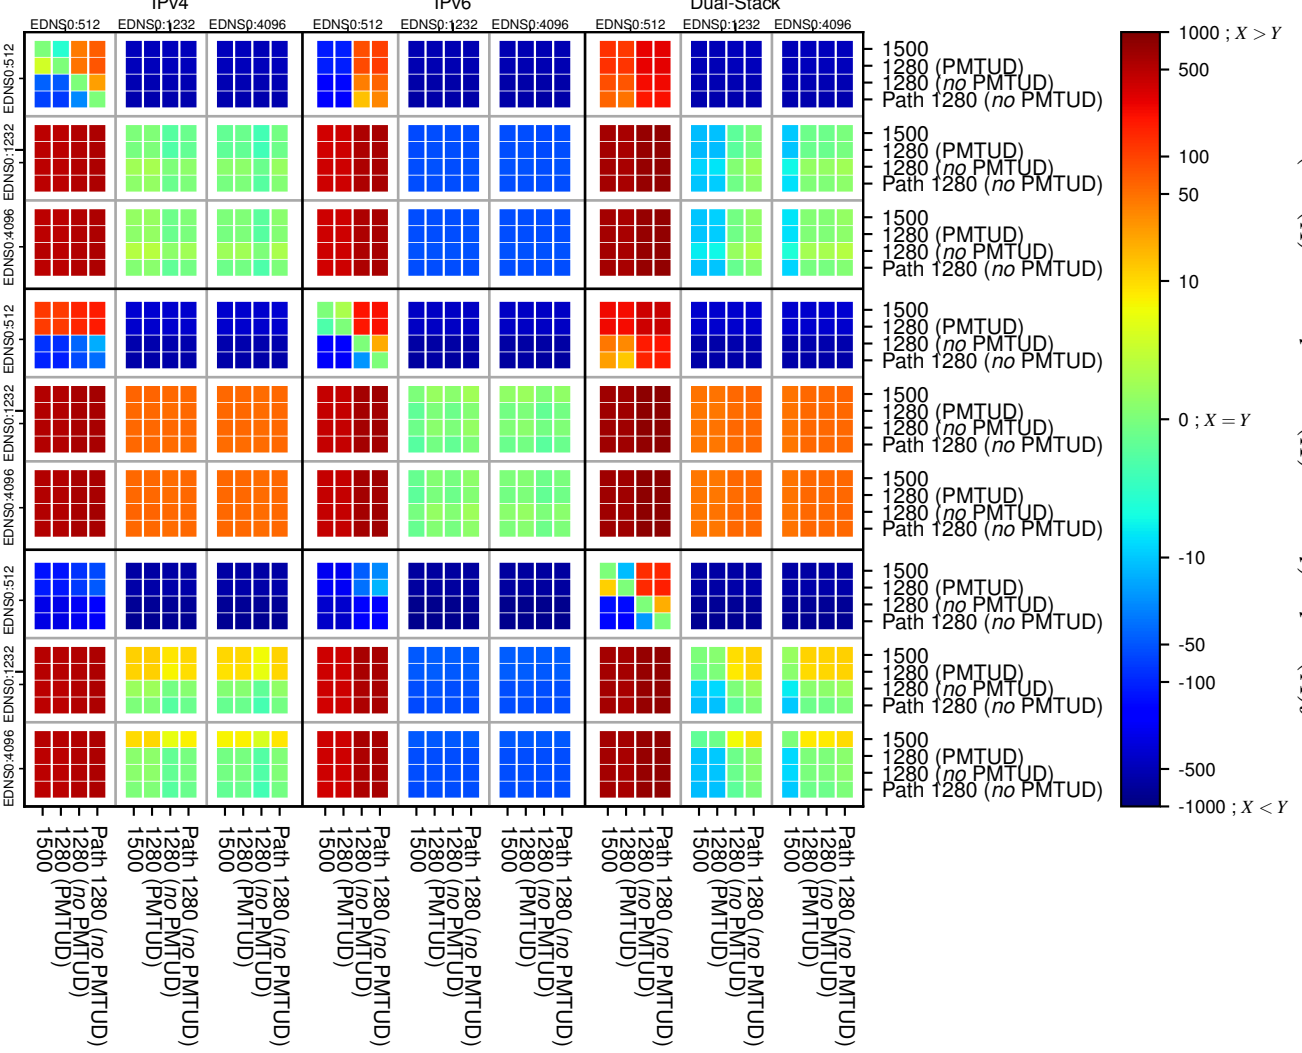

All Zones without DNSSEC returning NOERROR for '.all_psl_domains'

All Zones with DNSSEC returning NOERROR for '.all_psl_domains'

All Zones returning NOERROR for '.all_psl_domains'