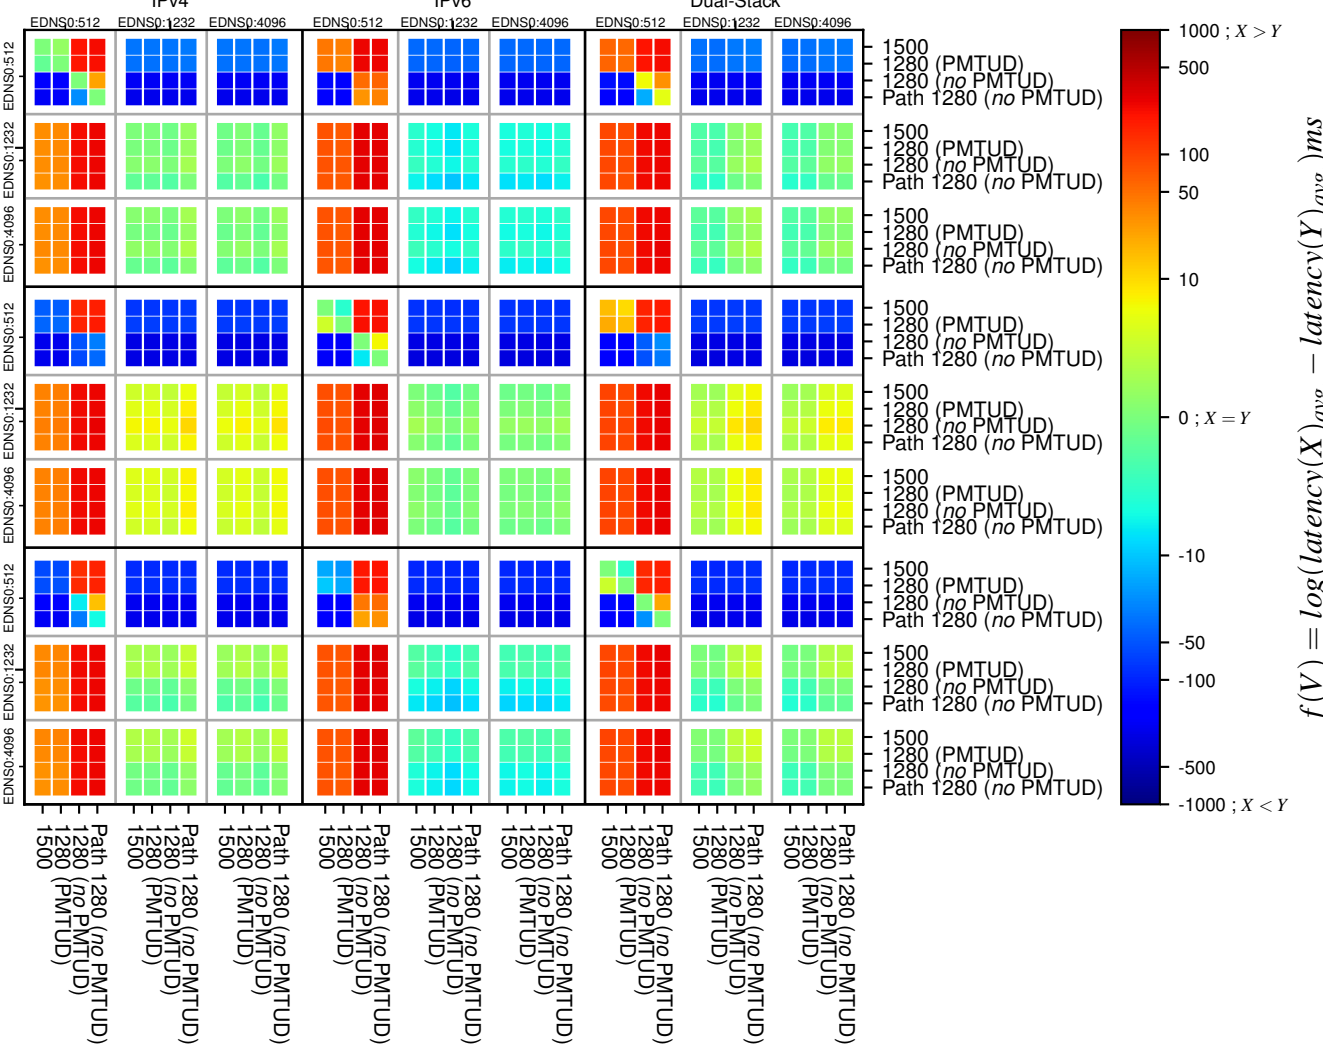

All Zones without DNSSEC returning NOERROR for '.com'

All Zones with DNSSEC returning NOERROR for '.com'

All Zones returning NOERROR for '.com'