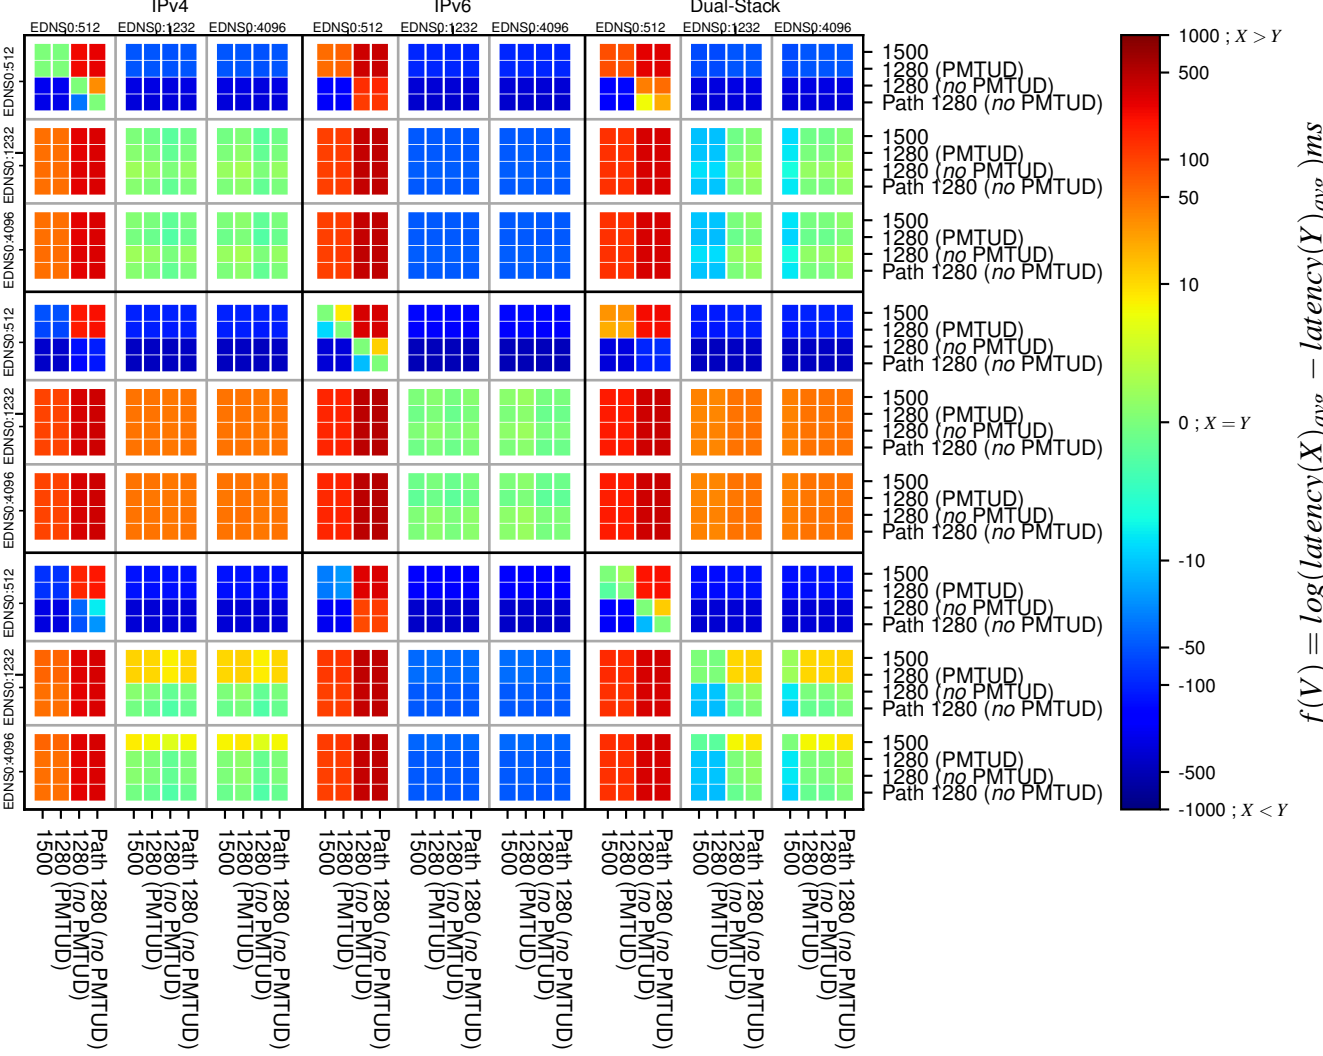

All Zones without DNSSEC returning NOERROR for '.com'

All Zones with DNSSEC returning NOERROR for '.com'

All Zones returning NOERROR for '.com'