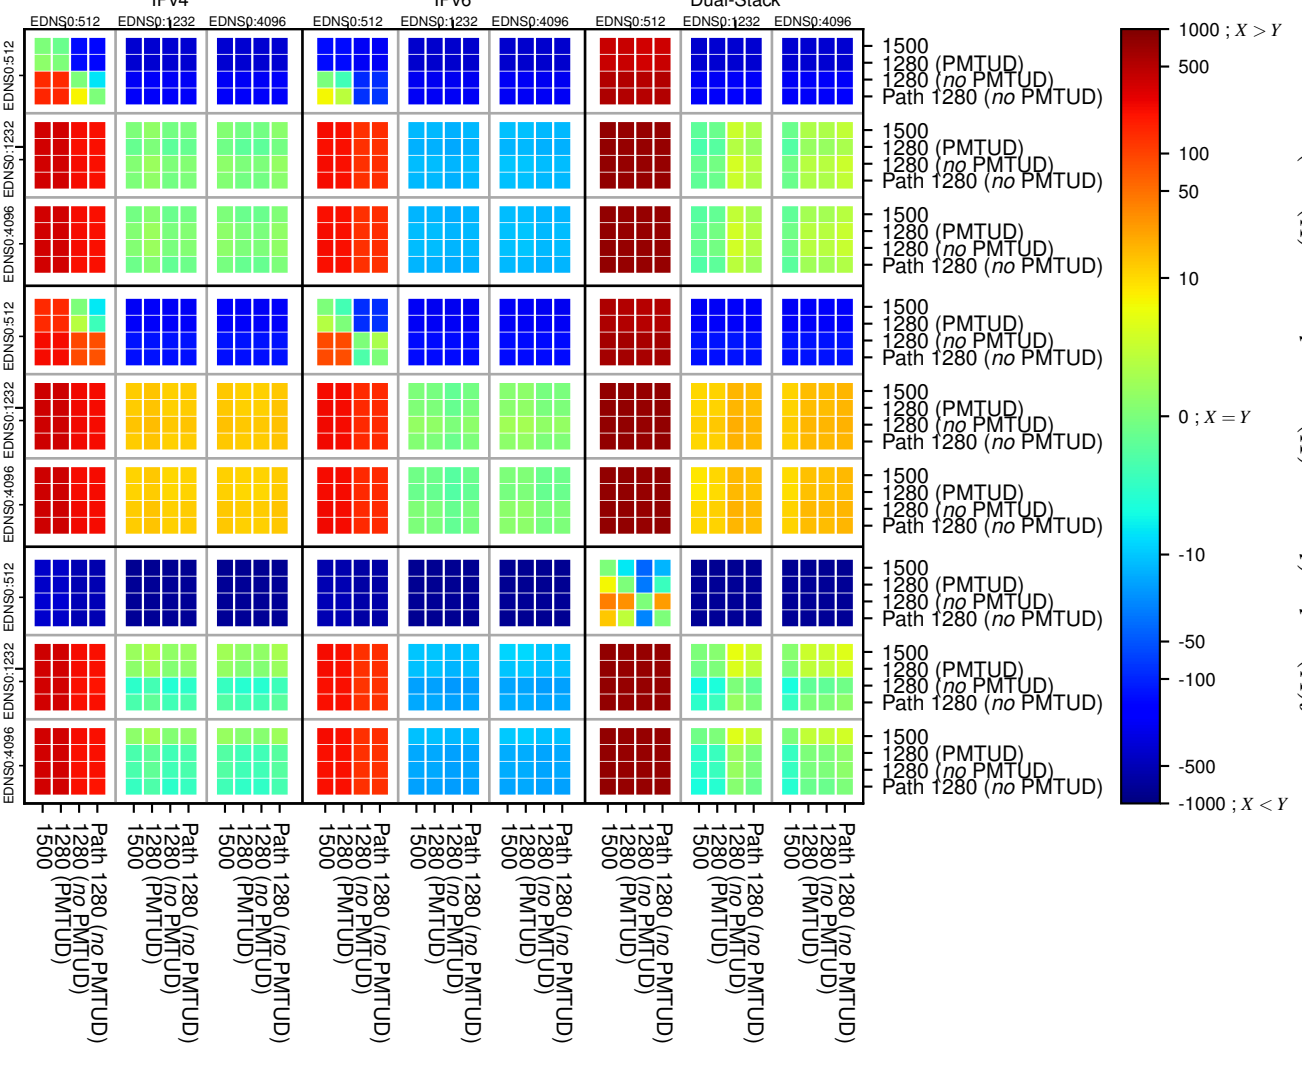

All Zones without DNSSEC returning NOERROR for '.de'

All Zones with DNSSEC returning NOERROR for '.de'

All Zones returning NOERROR for '.de'