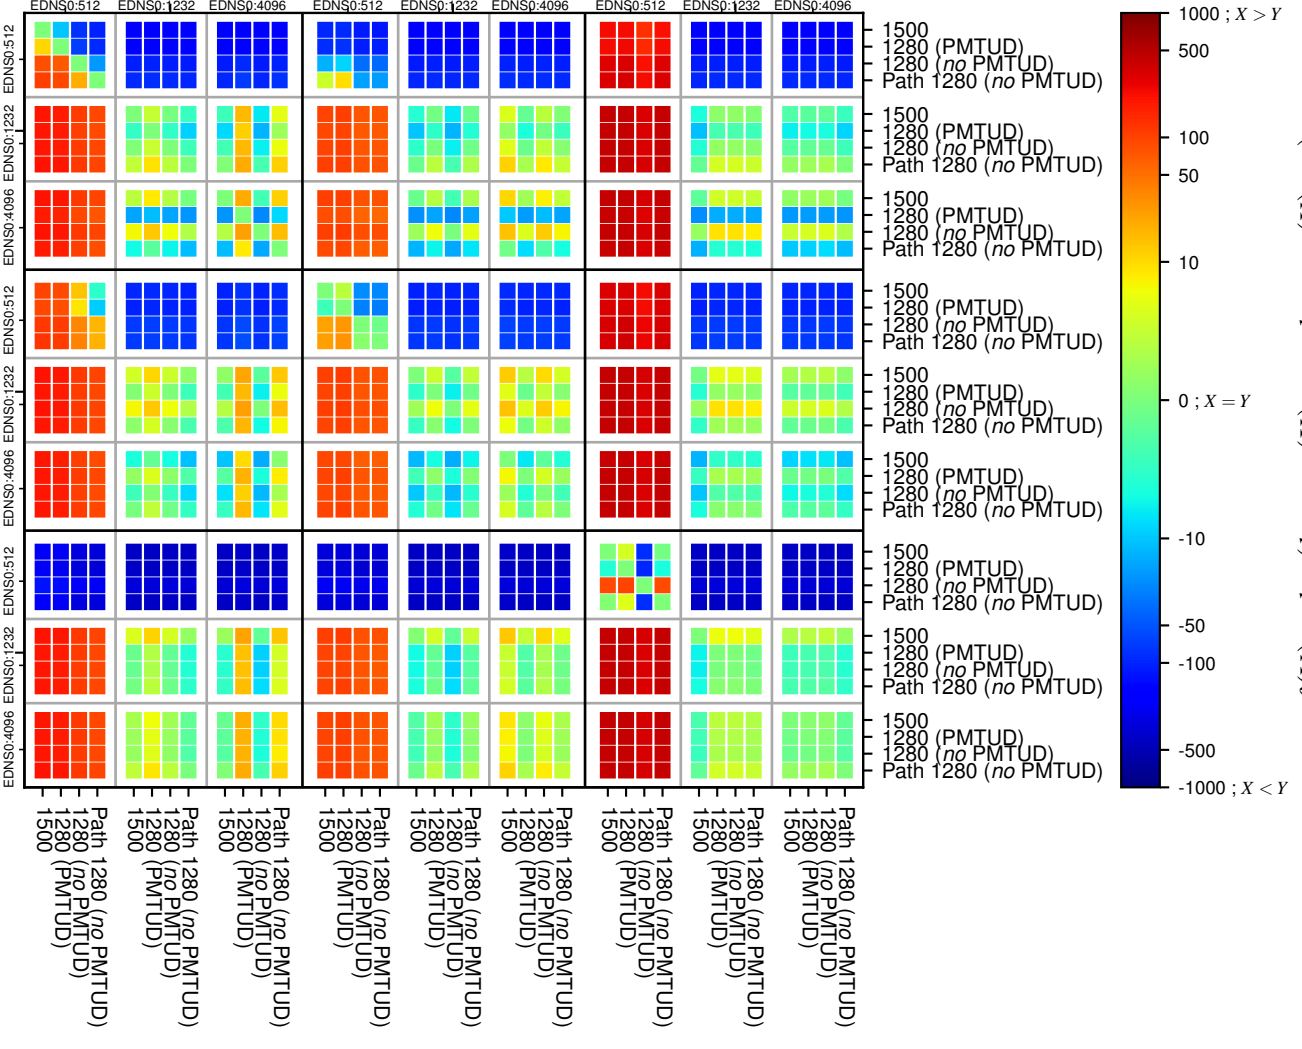

All Zones without DNSSEC returning NOERROR for '.de'

All Zones with DNSSEC returning NOERROR for '.de'

All Zones returning NOERROR for '.de'