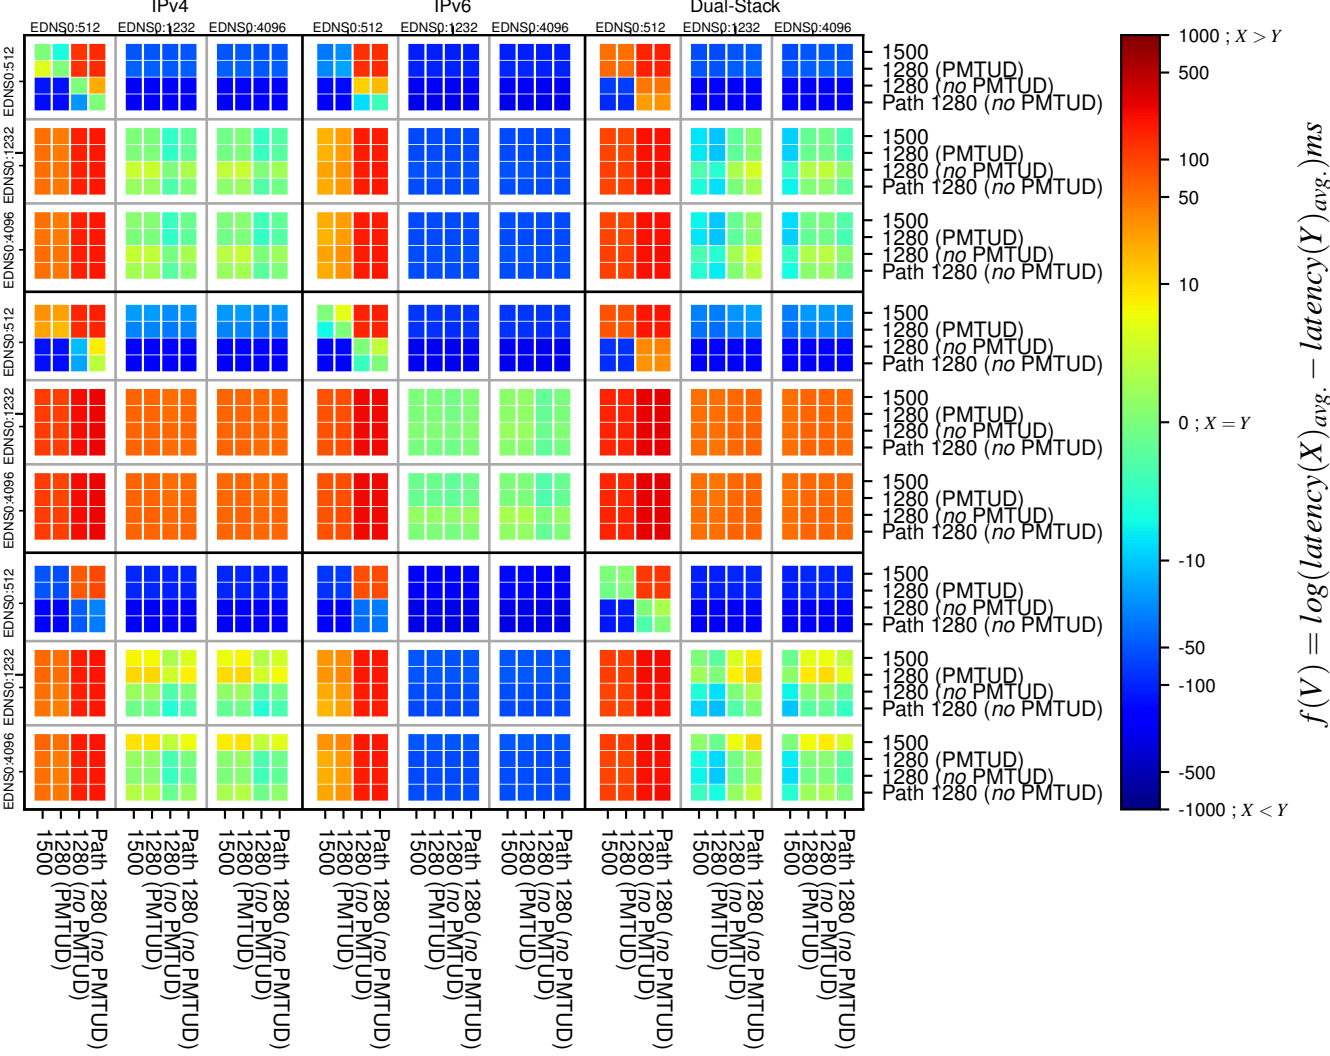

All Zones without DNSSEC returning NOERROR for '.net'

All Zones with DNSSEC returning NOERROR for '.net'

All Zones returning NOERROR for '.net'