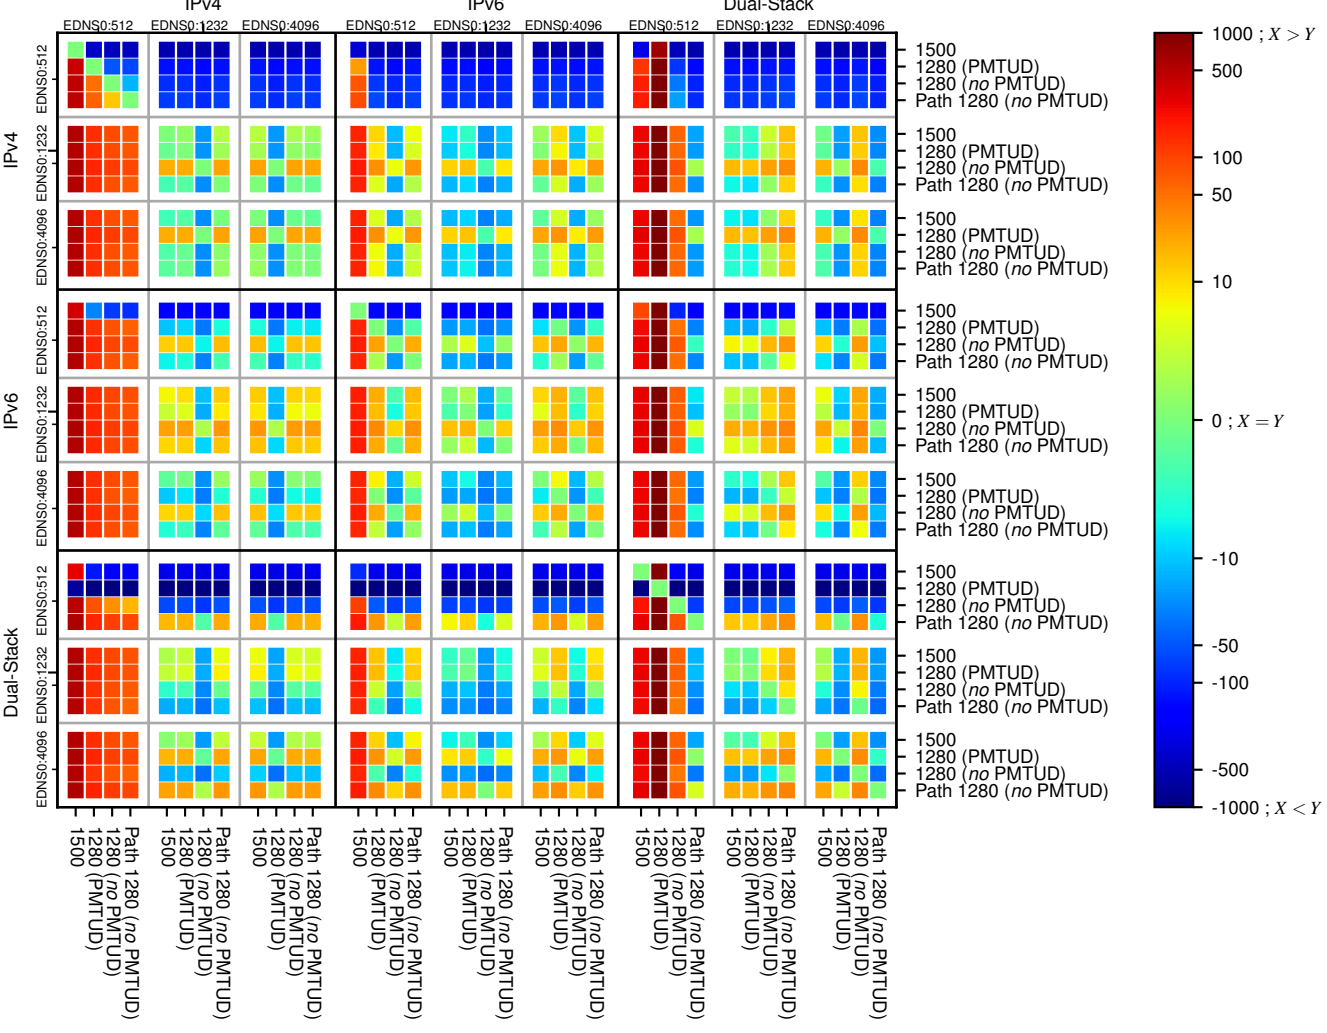

All Zones without DNSSEC returning NOERROR for '.it'

All Zones with DNSSEC returning NOERROR for '.it'

All Zones returning NOERROR for '.it'

$$f(V) = \log(\text{latency}(X)_{\text{median}} - \text{latency}(Y)_{\text{median}}) \text{ms}$$

$$f(V) = \log(\text{latency}(X)_{\text{median}} - \text{latency}(Y)_{\text{median}}) \text{ms}$$

$$f(V) = \log(\text{latency}(X)_{\text{median}} - \text{latency}(Y)_{\text{median}}) \text{ms}$$