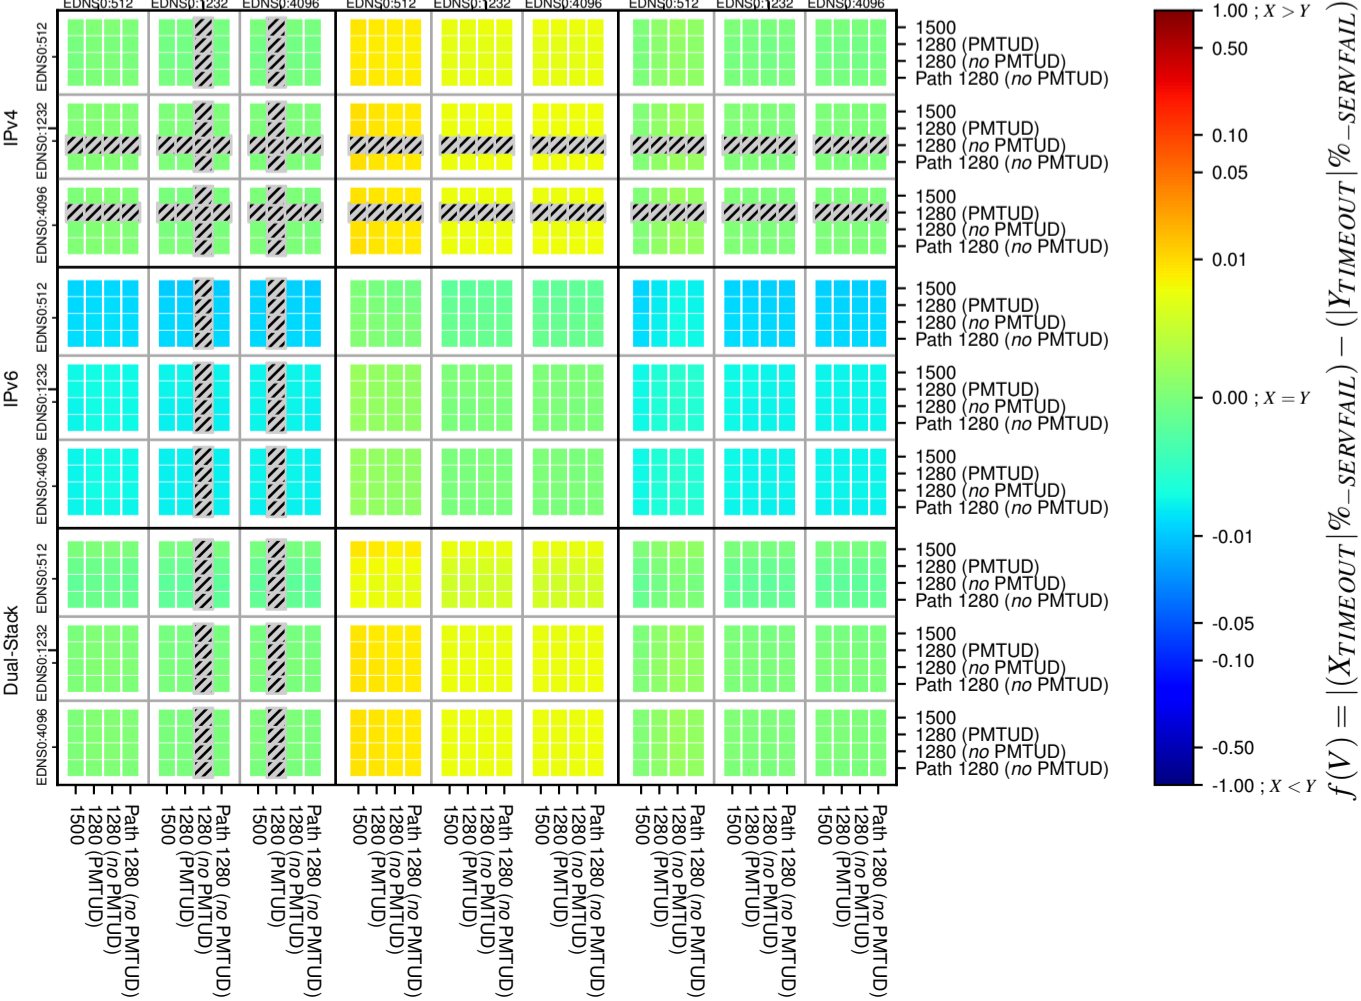

All Zones without DNSSEC for '.de'

All Zones with DNSSEC for '.de'

All Zones for '.de'

$$f(V) = |(X_{TIMEOUT} | \% - SERVFAIL) - (Y_{TIMEOUT} | \% - SERVFAIL)|$$

$$f(V) = |(X_{TIMEOUT} | \% - SERVFAIL) - (Y_{TIMEOUT} | \% - SERVFAIL)|$$

$$f(V) = |(X_{TIMEOUT} | \% - SERVFAIL) - (Y_{TIMEOUT} | \% - SERVFAIL)|$$