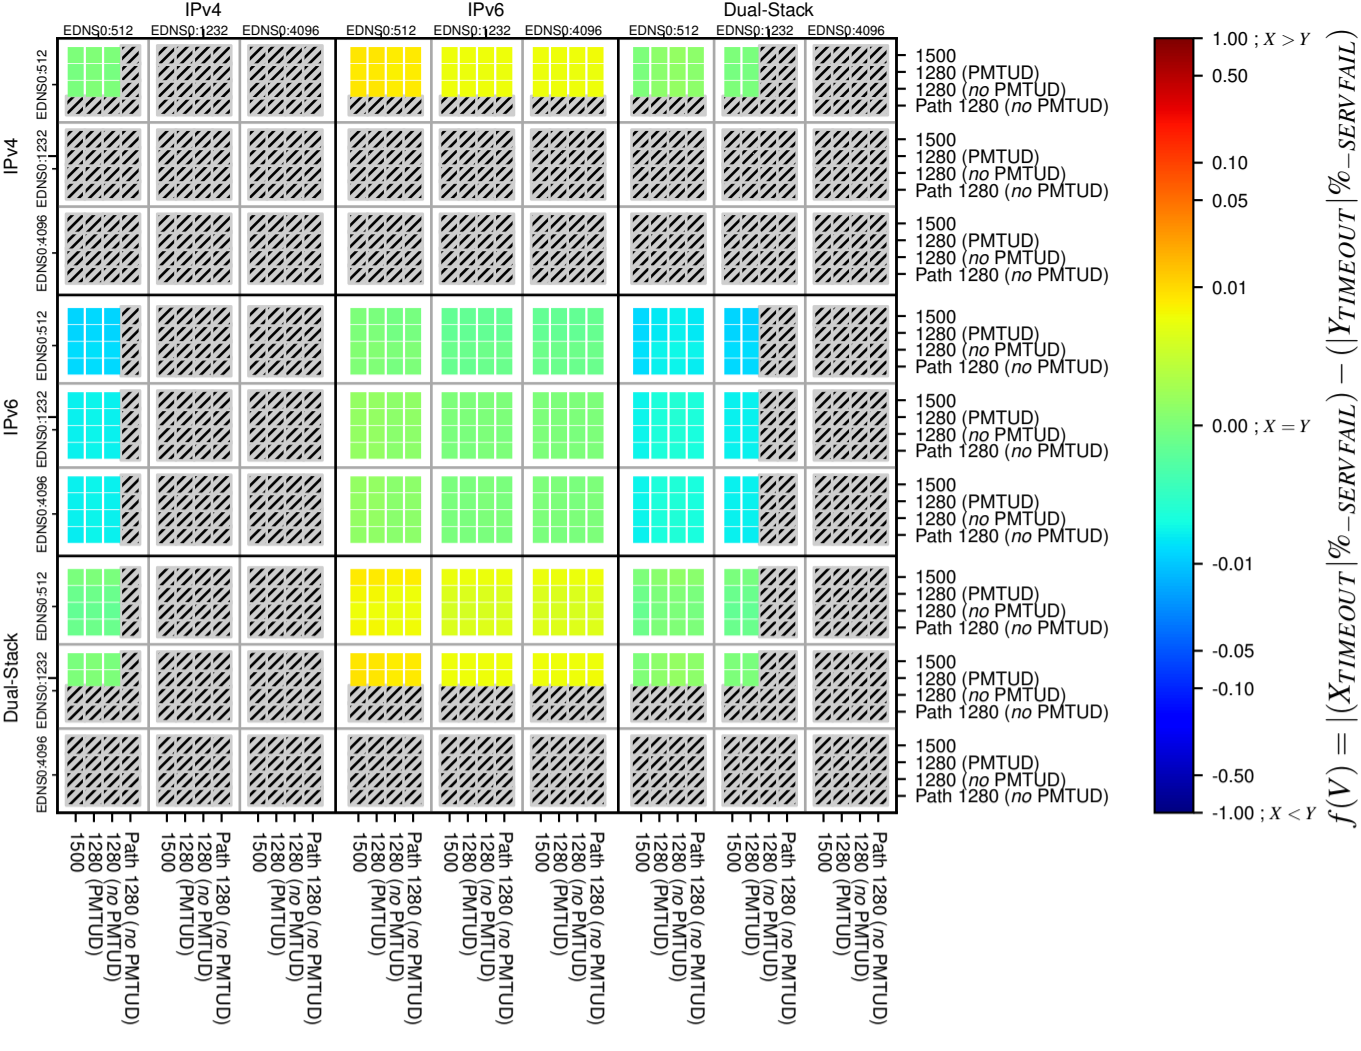

All Zones without DNSSEC for '.de'

All Zones with DNSSEC for '.de'

All Zones for '.de'

$$f(V) = |(X_{TIMEOUT} | \% - SERVFAIL) - (Y_{TIMEOUT} | \% - SERVFAIL)|$$

$$f(V) = |(X_{TIMEOUT} | \% - SERVFAIL) - (Y_{TIMEOUT} | \% - SERVFAIL)|$$

$$f(V) = |(X_{TIMEOUT} | \% - SERVFAIL) - (Y_{TIMEOUT} | \% - SERVFAIL)|$$