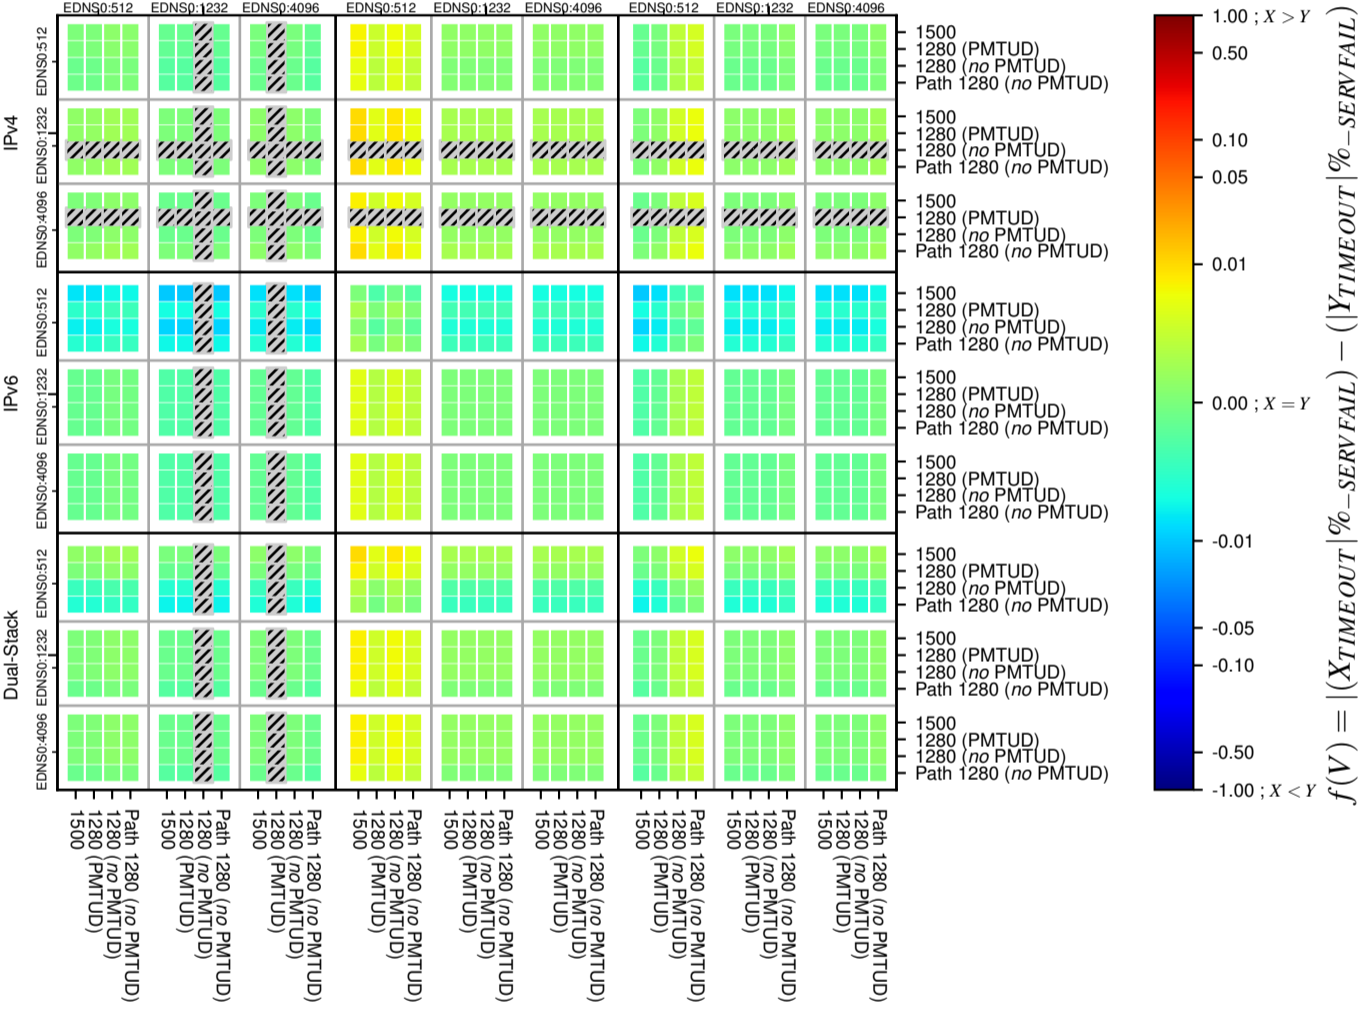

All Zones without DNSSEC for '.de'

All Zones with DNSSEC for '.de'

All Zones for '.de'

$$f(V) = |(X_{TIMEOUT} | \% - SERVFAIL) - (Y_{TIMEOUT} | \% - SERVFAIL)|$$

$$f(V) = |(X_{TIMEOUT} | \% - SERVFAIL) - (Y_{TIMEOUT} | \% - SERVFAIL)|$$

$$f(V) = |(X_{TIMEOUT} | \% - SERVFAIL) - (Y_{TIMEOUT} | \% - SERVFAIL)|$$