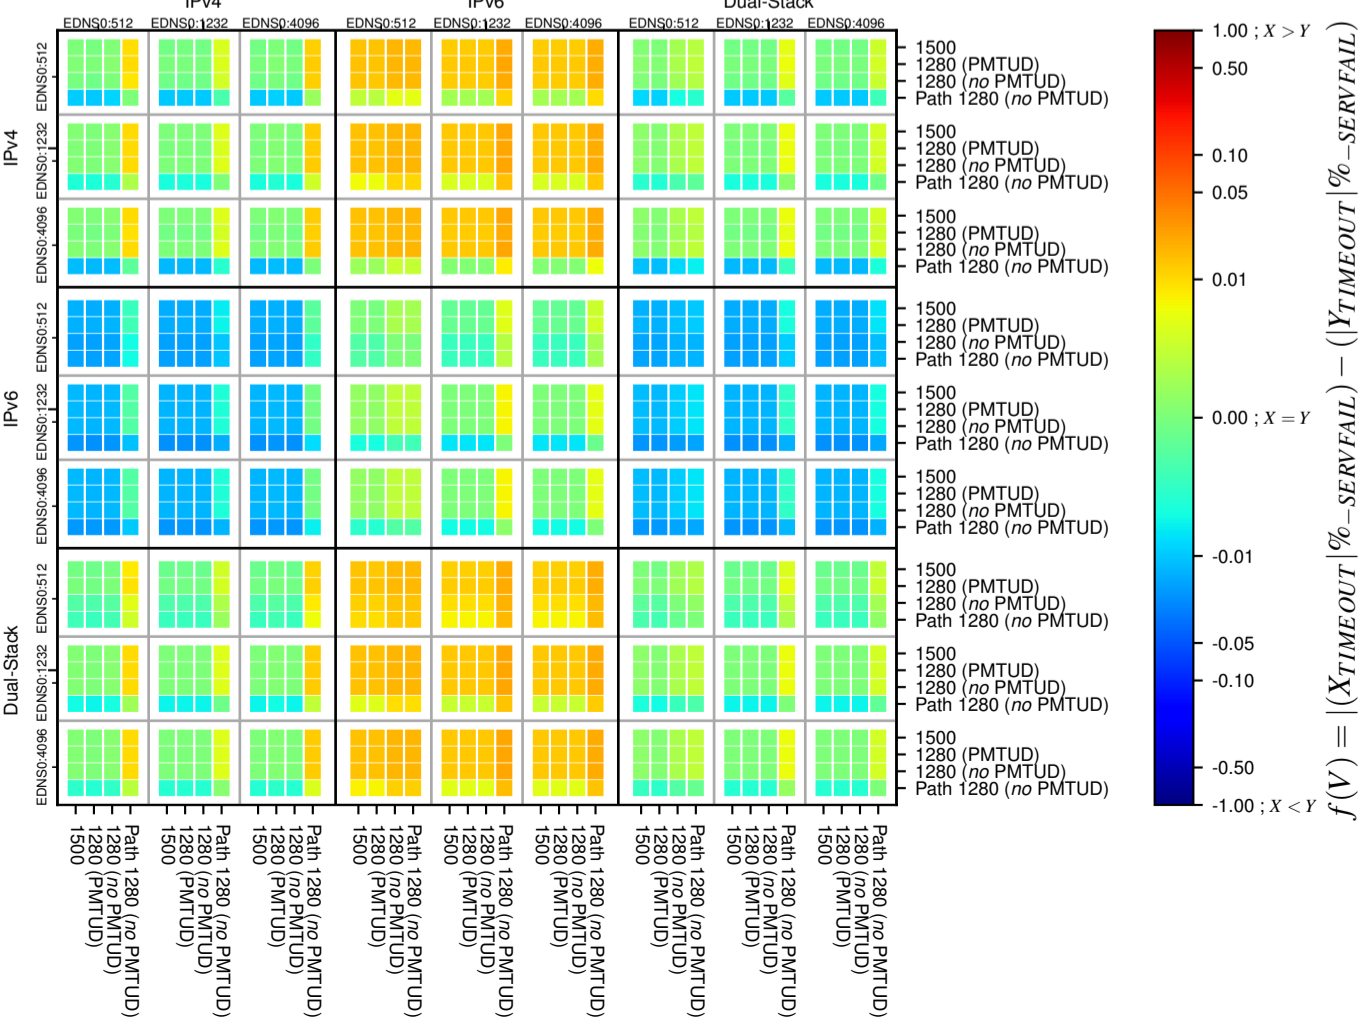

### All Zones without DNSSEC for '.nl'

### All Zones for '.nl'

$$f(V) = |X_{TIMEOUT} \% - SERVFAIL} - (Y_{TIMEOUT} \% - SERVFAIL)}$$

$$f(V) = |X_{TIMEOUT} \% - SERVFAIL} - (Y_{TIMEOUT} \% - SERVFAIL)}$$

$$f(V) = |X_{TIMEOUT} \% - SERVFAIL} - (Y_{TIMEOUT} \% - SERVFAIL)}$$