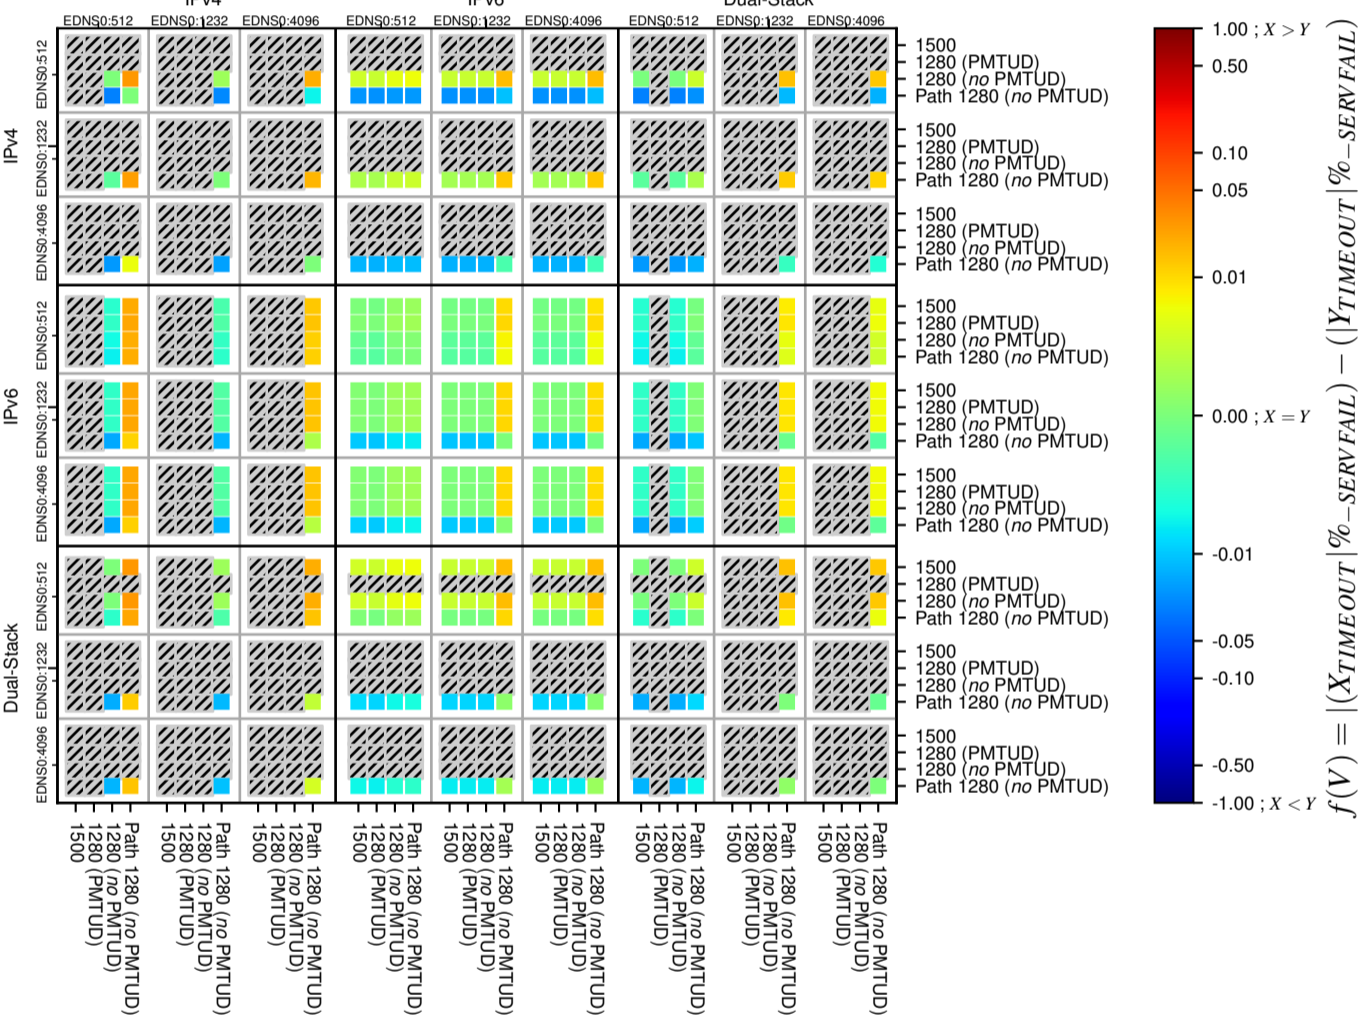

### All Zones without DNSSEC for '.nl'

### All Zones with DNSSEC for '.nl'

### All Zones for '.nl'

$$f(V) = |X_{TIMEOUT} \% - SERVFAIL} - (Y_{TIMEOUT} \% - SERVFAIL)}$$

$$f(V) = |X_{TIMEOUT} \% - SERVFAIL} - (Y_{TIMEOUT} \% - SERVFAIL)}$$

$$f(V) = |X_{TIMEOUT} \% - SERVFAIL} - (Y_{TIMEOUT} \% - SERVFAIL)}$$