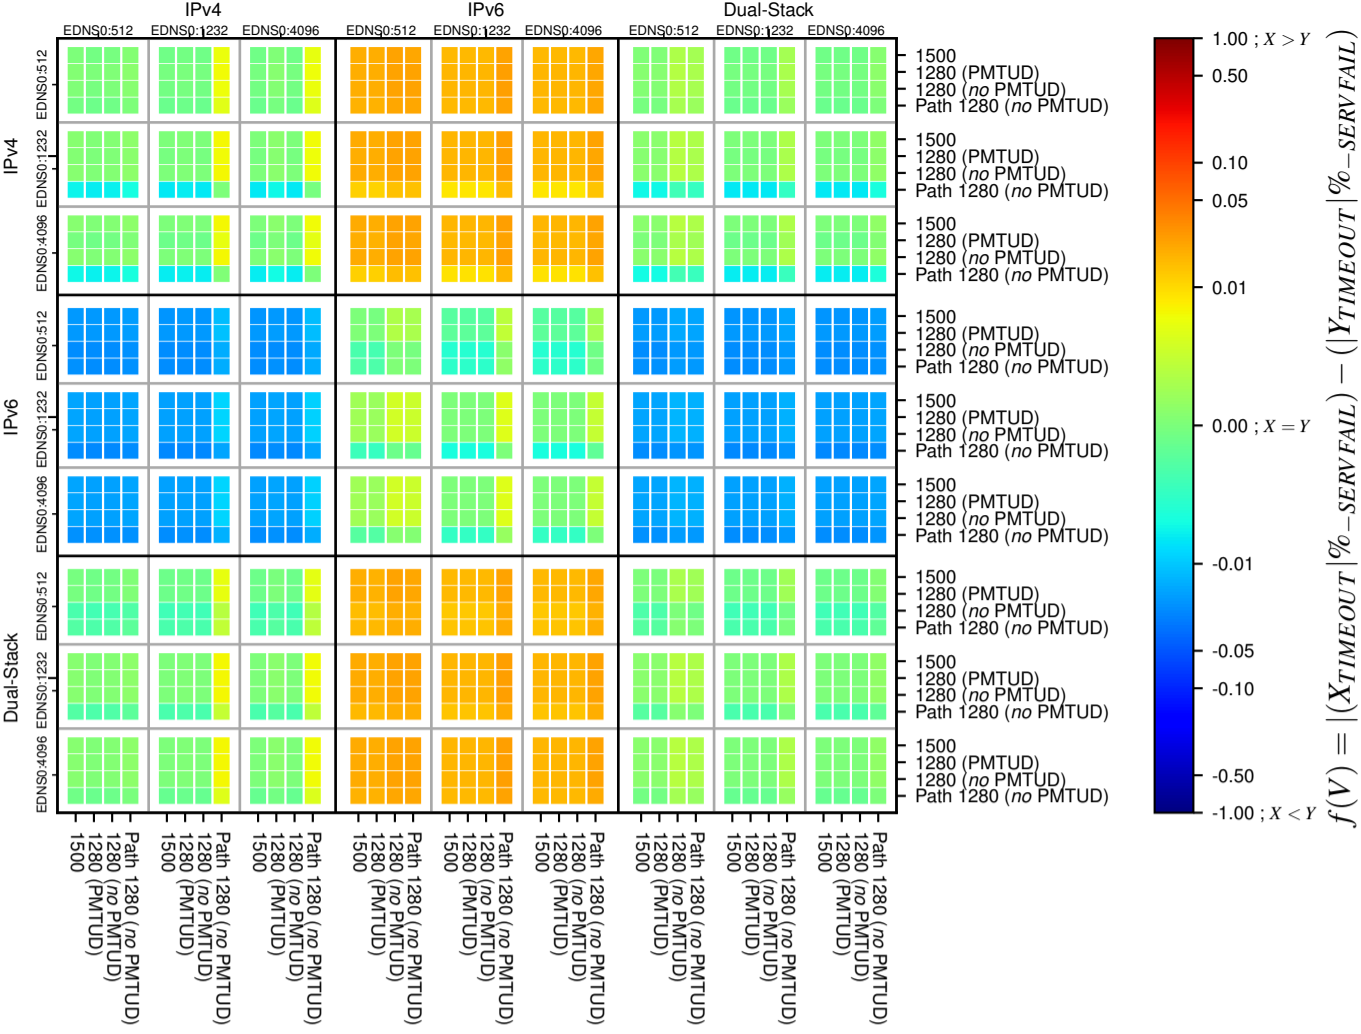

### All Zones without DNSSEC for '.nl'

### All Zones with DNSSEC for '.nl'

### All Zones for '.nl'

$$f(V) = |X_{TIMEOUT} \% - SERVFAIL} - (Y_{TIMEOUT} \% - SERVFAIL)}$$

$$f(V) = |X_{TIMEOUT} \% - SERVFAIL} - (Y_{TIMEOUT} \% - SERVFAIL)}$$

$$f(V) = |X_{TIMEOUT} \% - SERVFAIL} - (Y_{TIMEOUT} \% - SERVFAIL)}$$