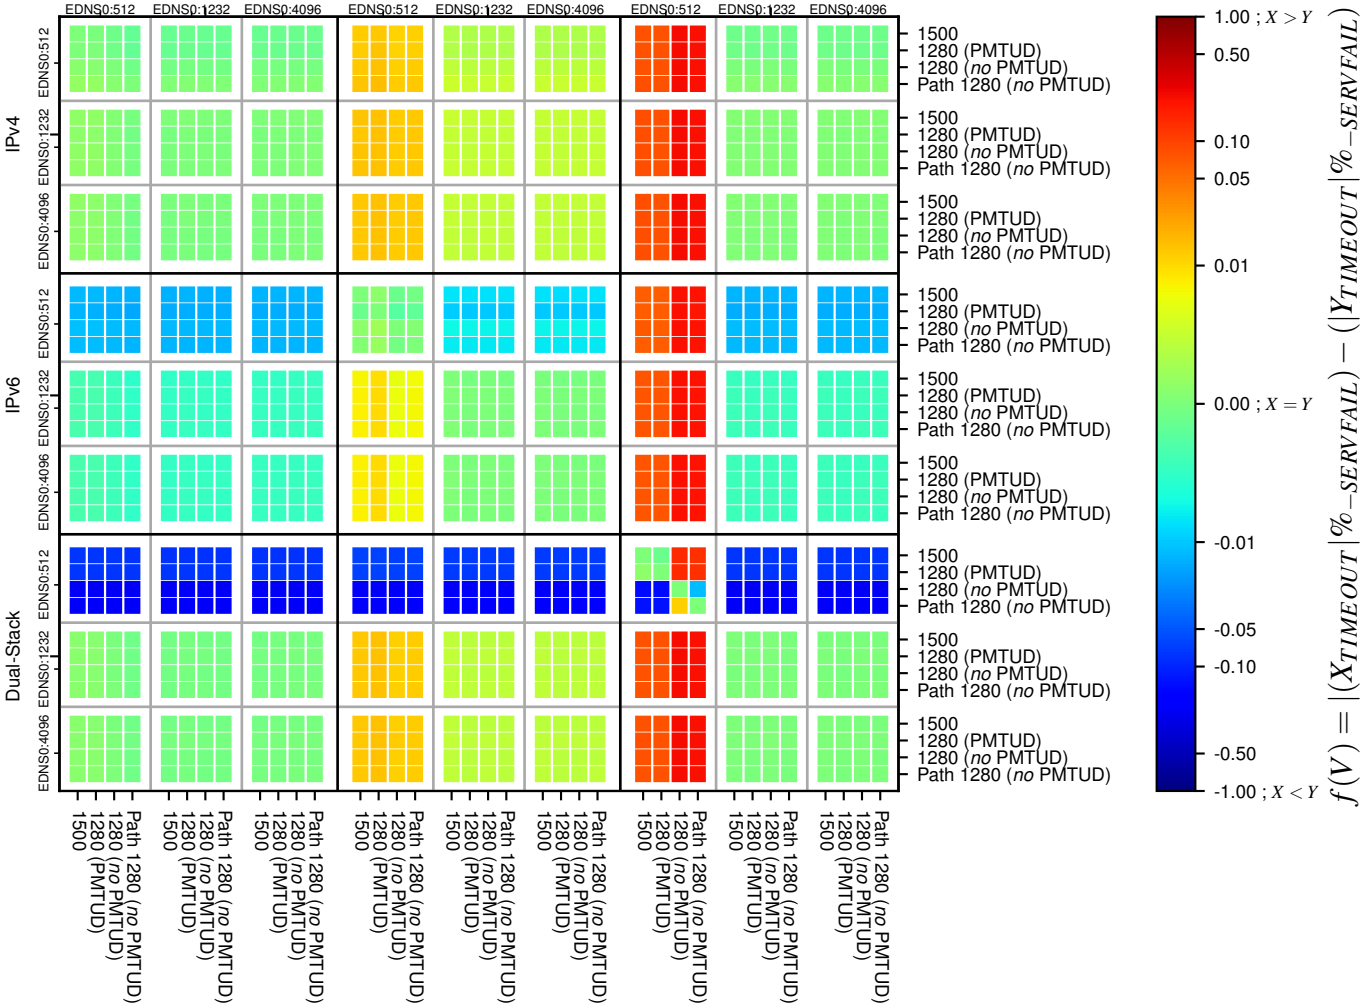

### All Zones without DNSSEC for '.org'

### All Zones for '.org'

$$f(V) = |(X_{TIMEOUT} | \% - SERVFAIL) - (Y_{TIMEOUT} | \% - SERVFAIL)|$$

$$f(V) = |(X_{TIMEOUT} | \% - SERVFAIL) - (Y_{TIMEOUT} | \% - SERVFAIL)|$$

$$f(V) = |(X_{TIMEOUT} | \% - SERVFAIL) - (Y_{TIMEOUT} | \% - SERVFAIL)|$$