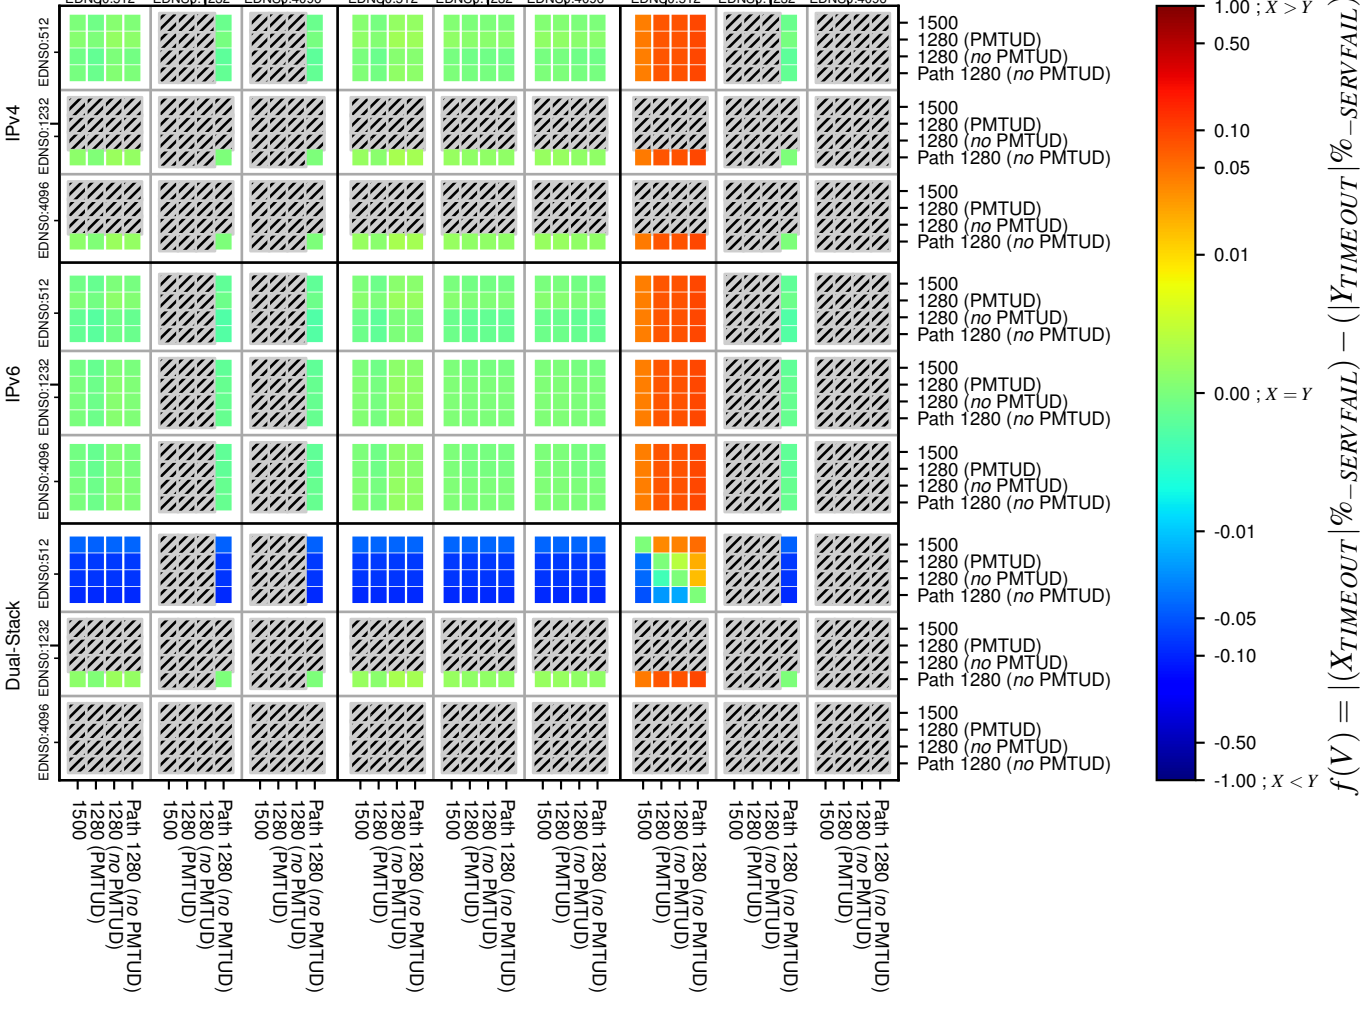

### All Zones without DNSSEC for '.org'

### All Zones for '.org'

$$f(V) = |(X_{TIMEOUT} | \% - SERVFAIL) - (Y_{TIMEOUT} | \% - SERVFAIL)|$$

$$f(V) = |(X_{TIMEOUT} | \% - SERVFAIL) - (Y_{TIMEOUT} | \% - SERVFAIL)|$$

$$f(V) = |(X_{TIMEOUT} | \% - SERVFAIL) - (Y_{TIMEOUT} | \% - SERVFAIL)|$$