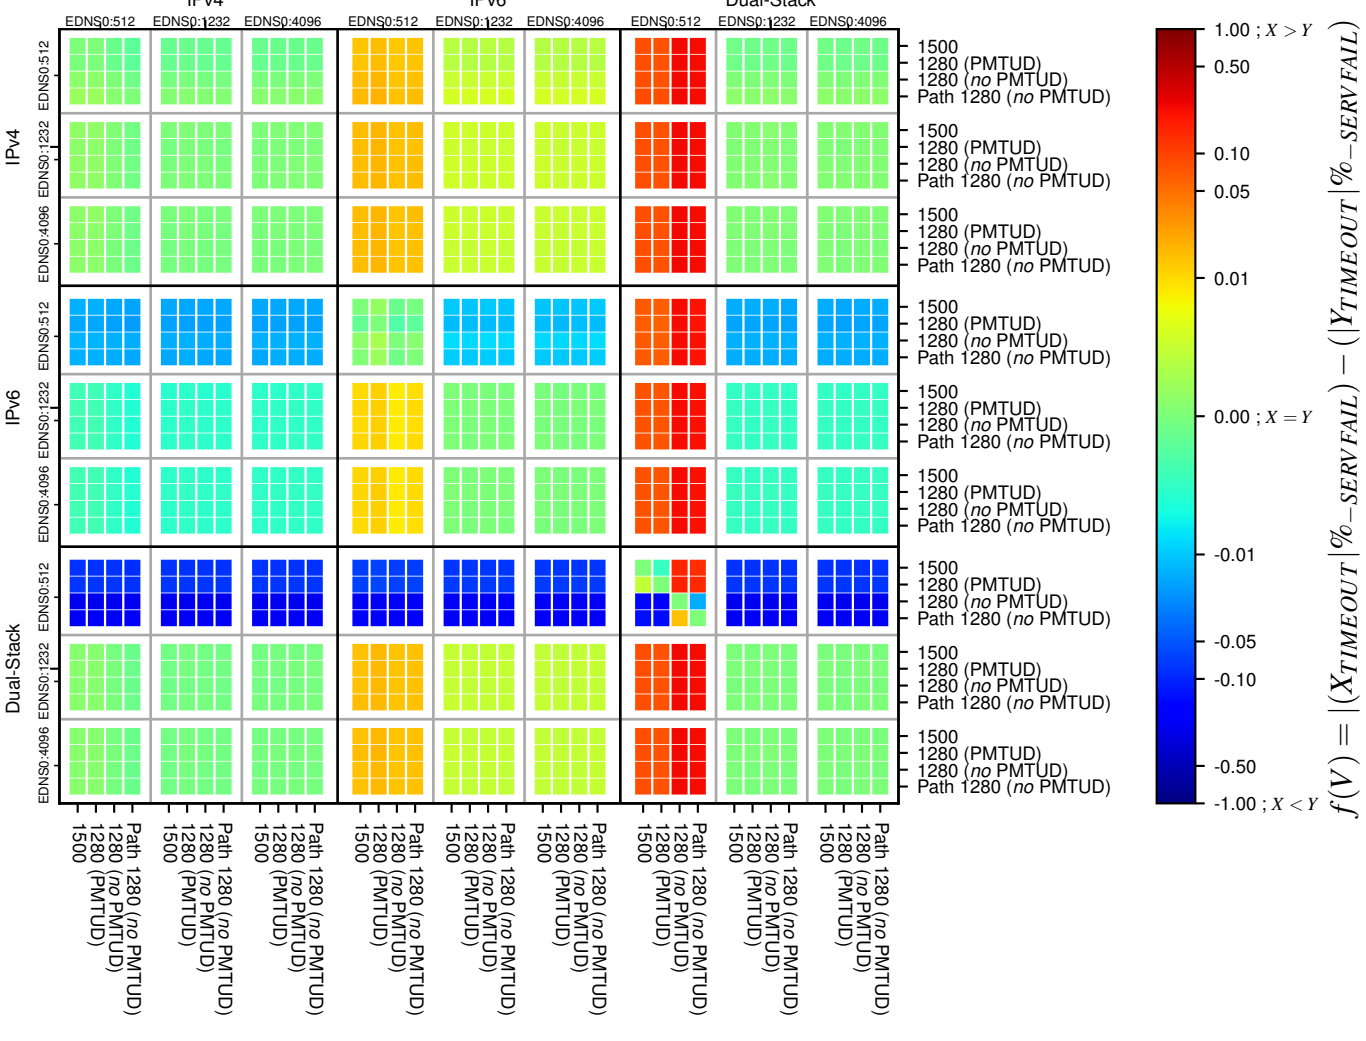

### All Zones without DNSSEC for '.org'

### All Zones for '.org'

$$f(V) = |(X_{TIMEOUT} | \% - SERVFAIL) - (Y_{TIMEOUT} | \% - SERVFAIL)|$$

$$f(V) = |(X_{TIMEOUT} | \% - SERVFAIL) - (Y_{TIMEOUT} | \% - SERVFAIL)|$$

$$f(V) = |(X_{TIMEOUT} | \% - SERVFAIL) - (Y_{TIMEOUT} | \% - SERVFAIL)|$$