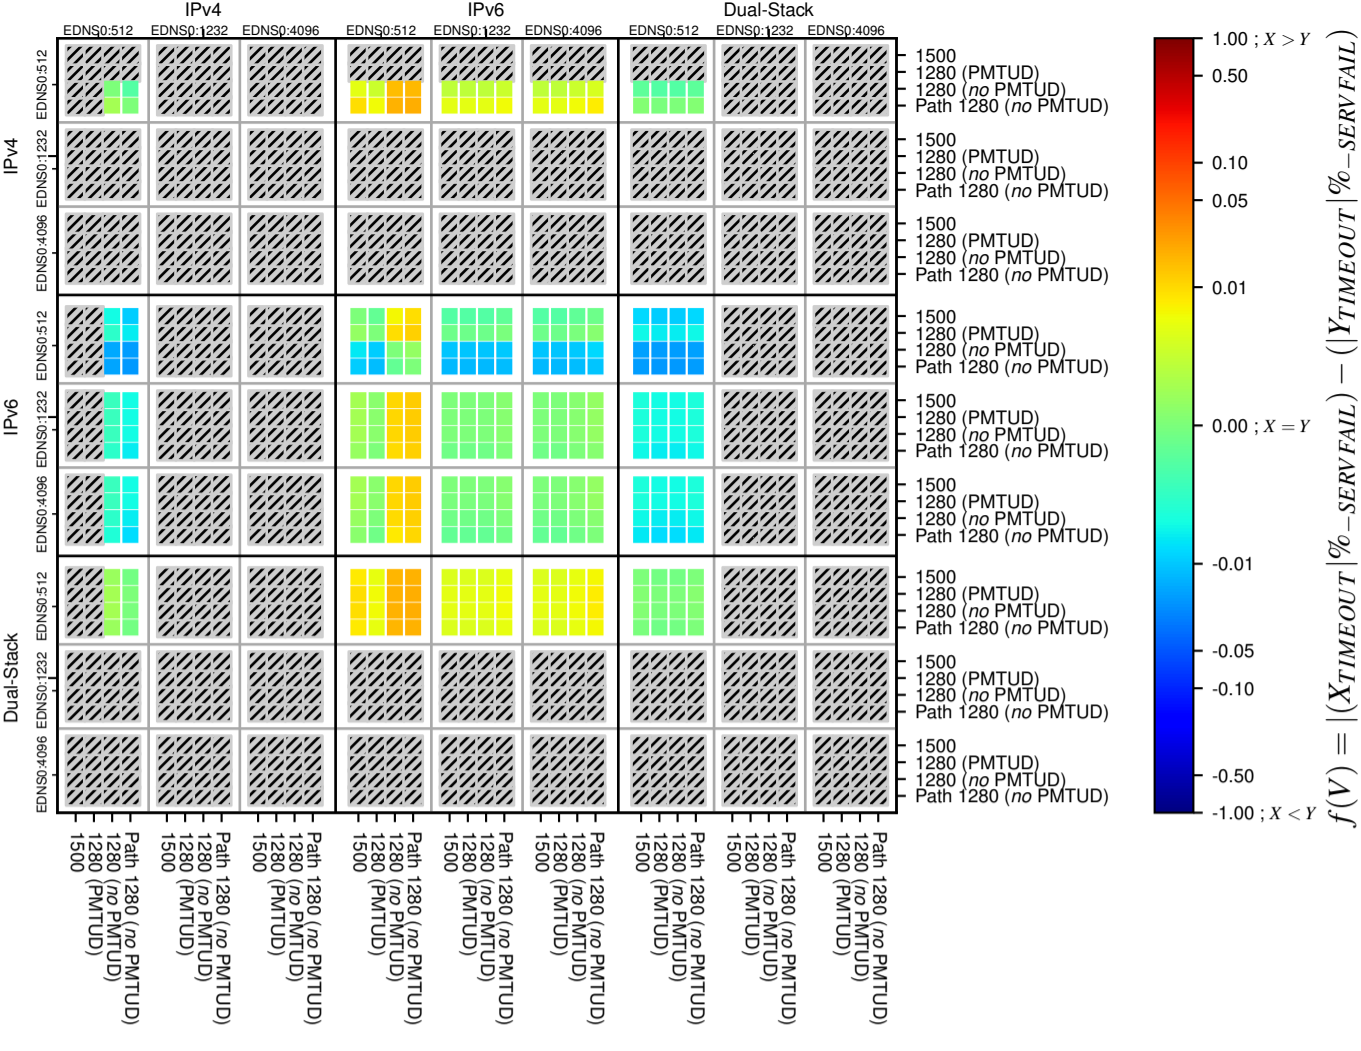

All Zones without DNSSEC for '.se'

All Zones with DNSSEC for '.se'

All Zones for '.se'