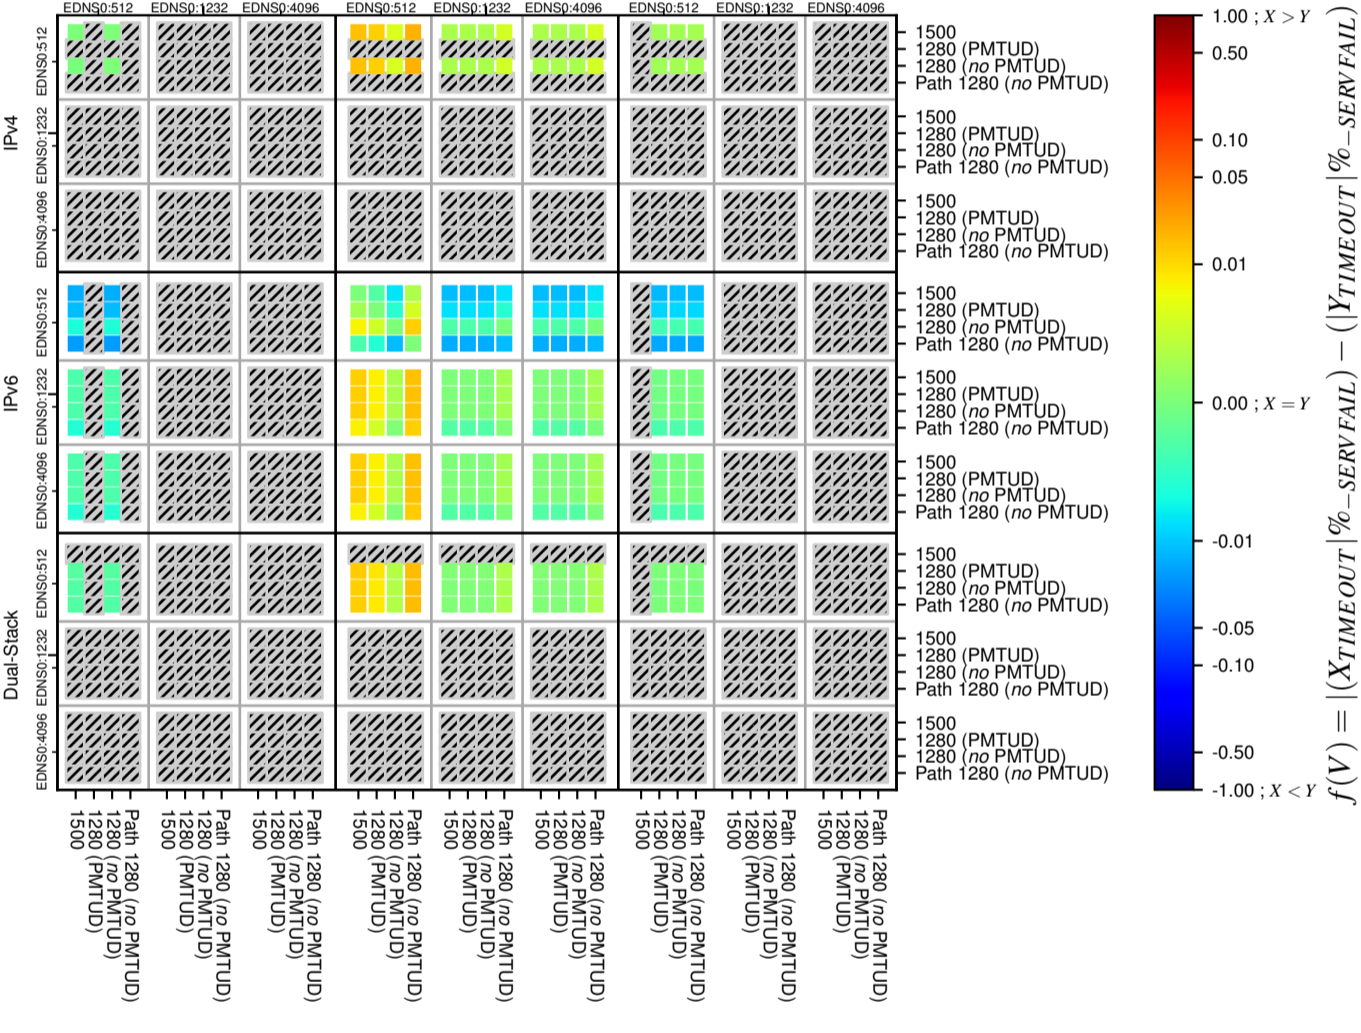

All Zones without DNSSEC for '.se'

All Zones with DNSSEC for '.se'

All Zones for '.se'