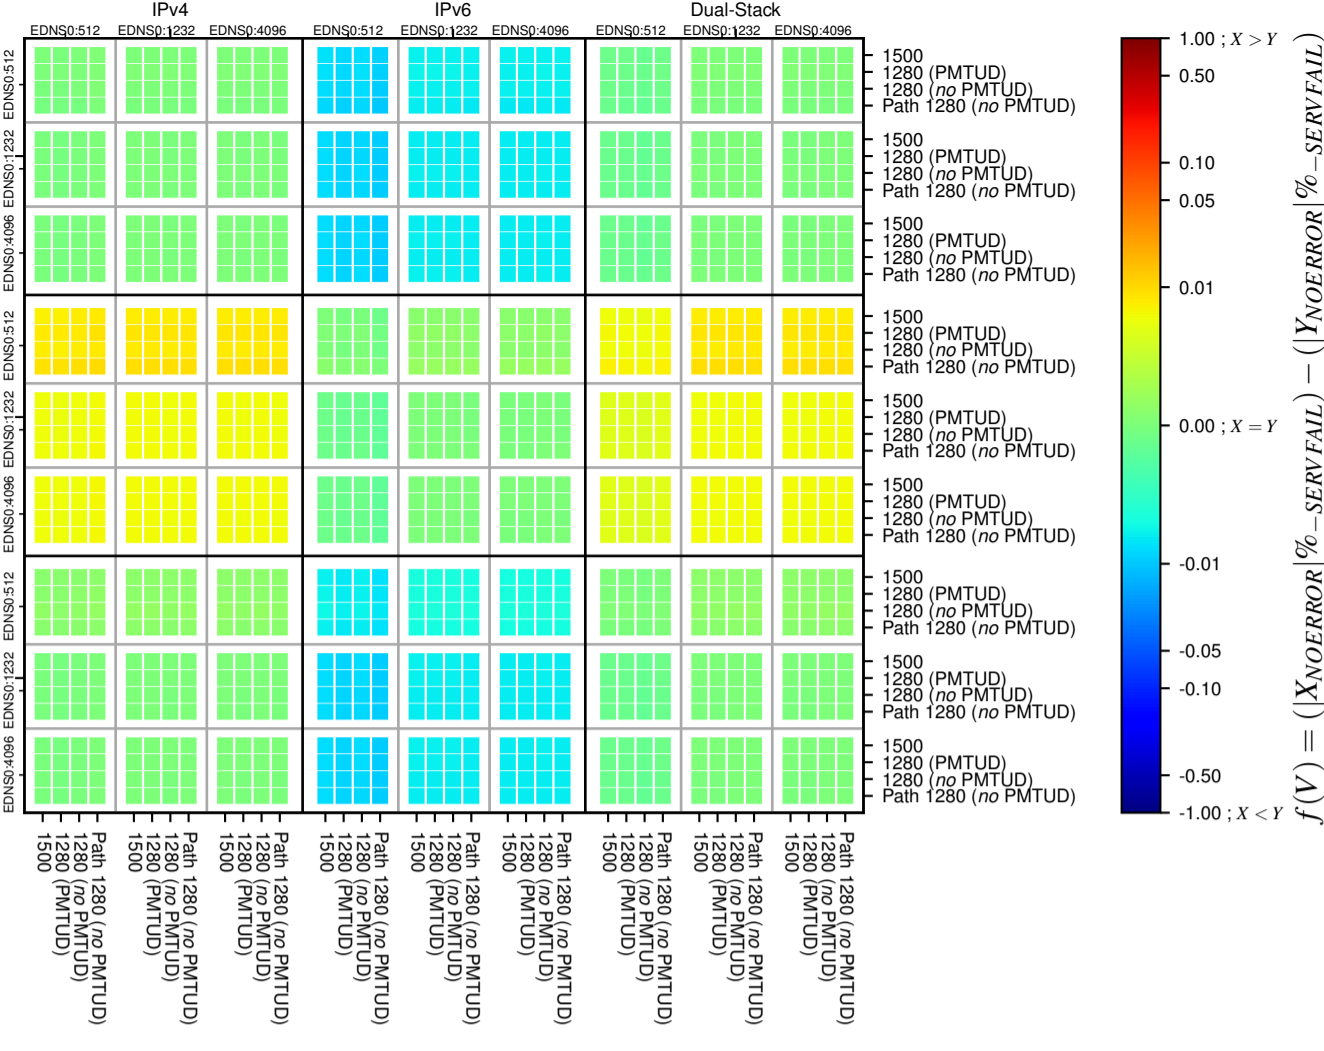

### All Zones without DNSSEC for '.de'