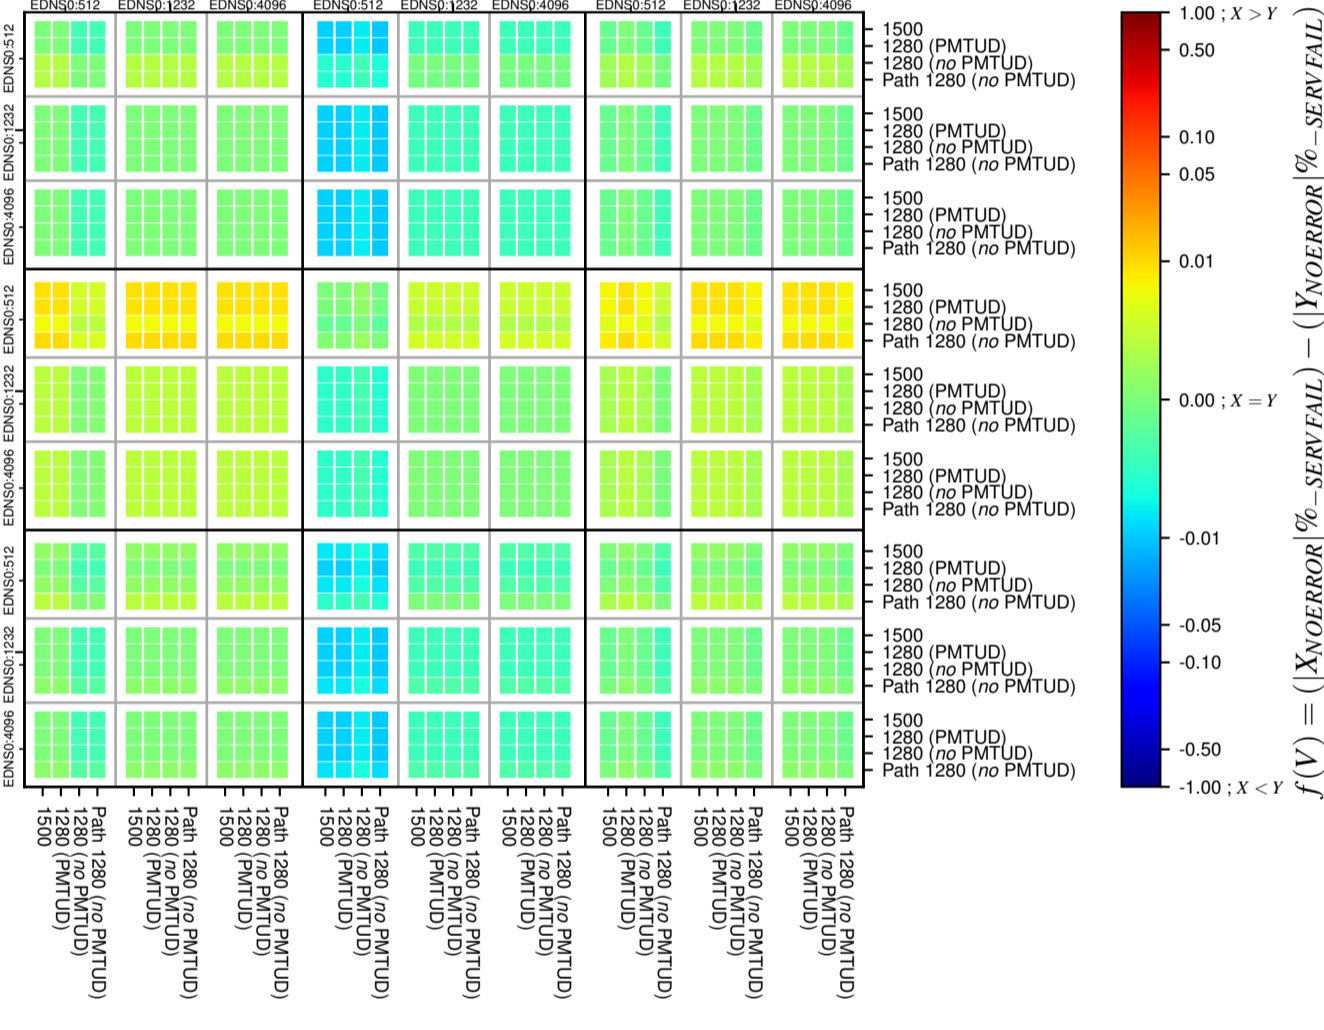

All Zones with DNSSEC for '.de'