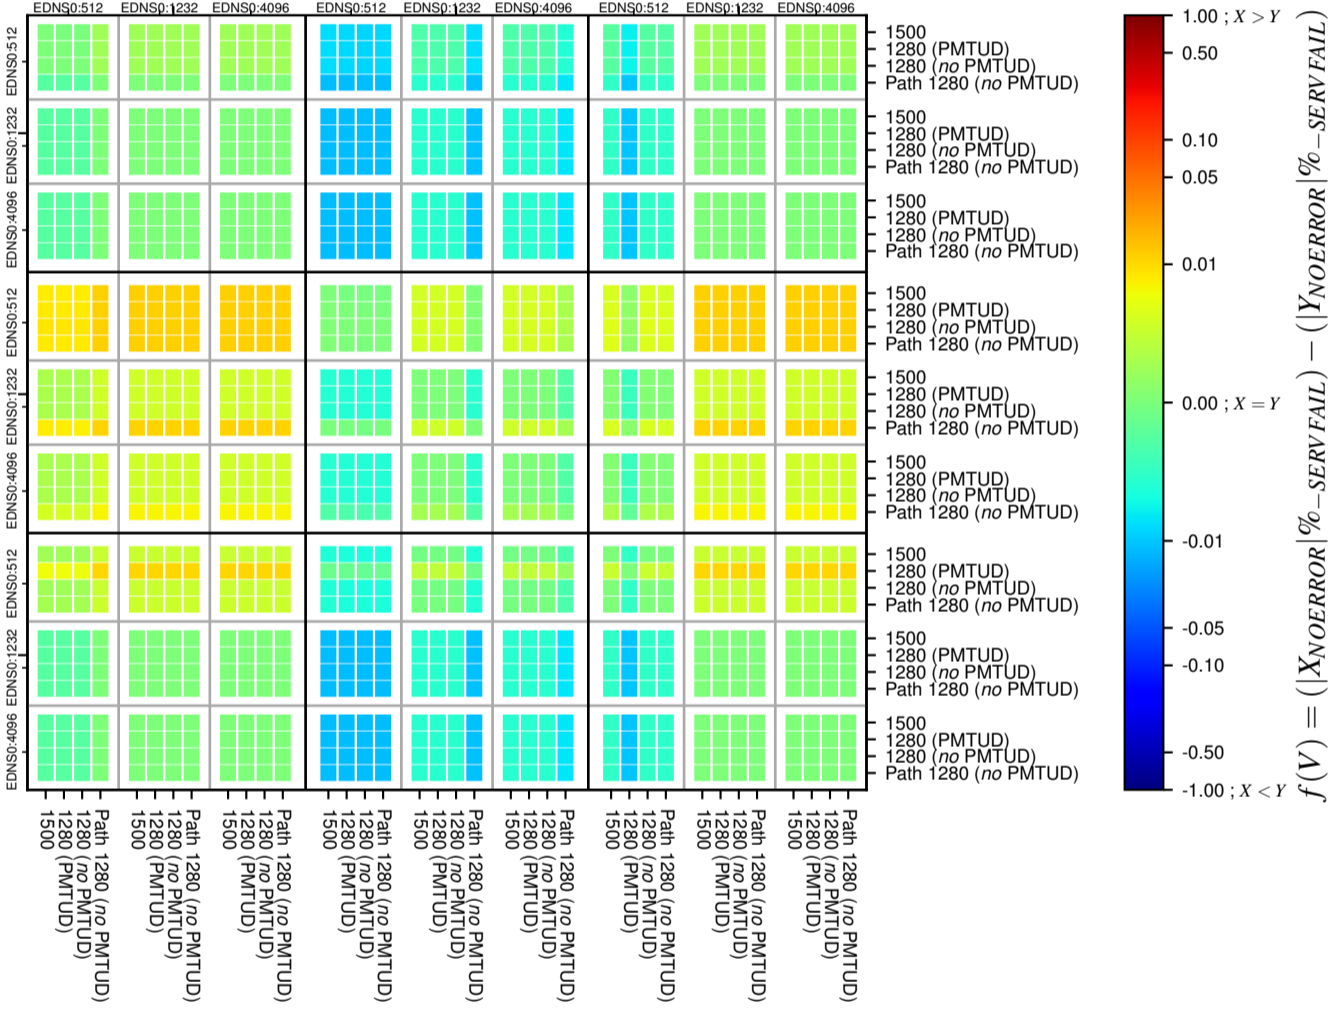

All Zones without DNSSEC for '.se'

All Zones with DNSSEC for '.se'

All Zones for '.se'