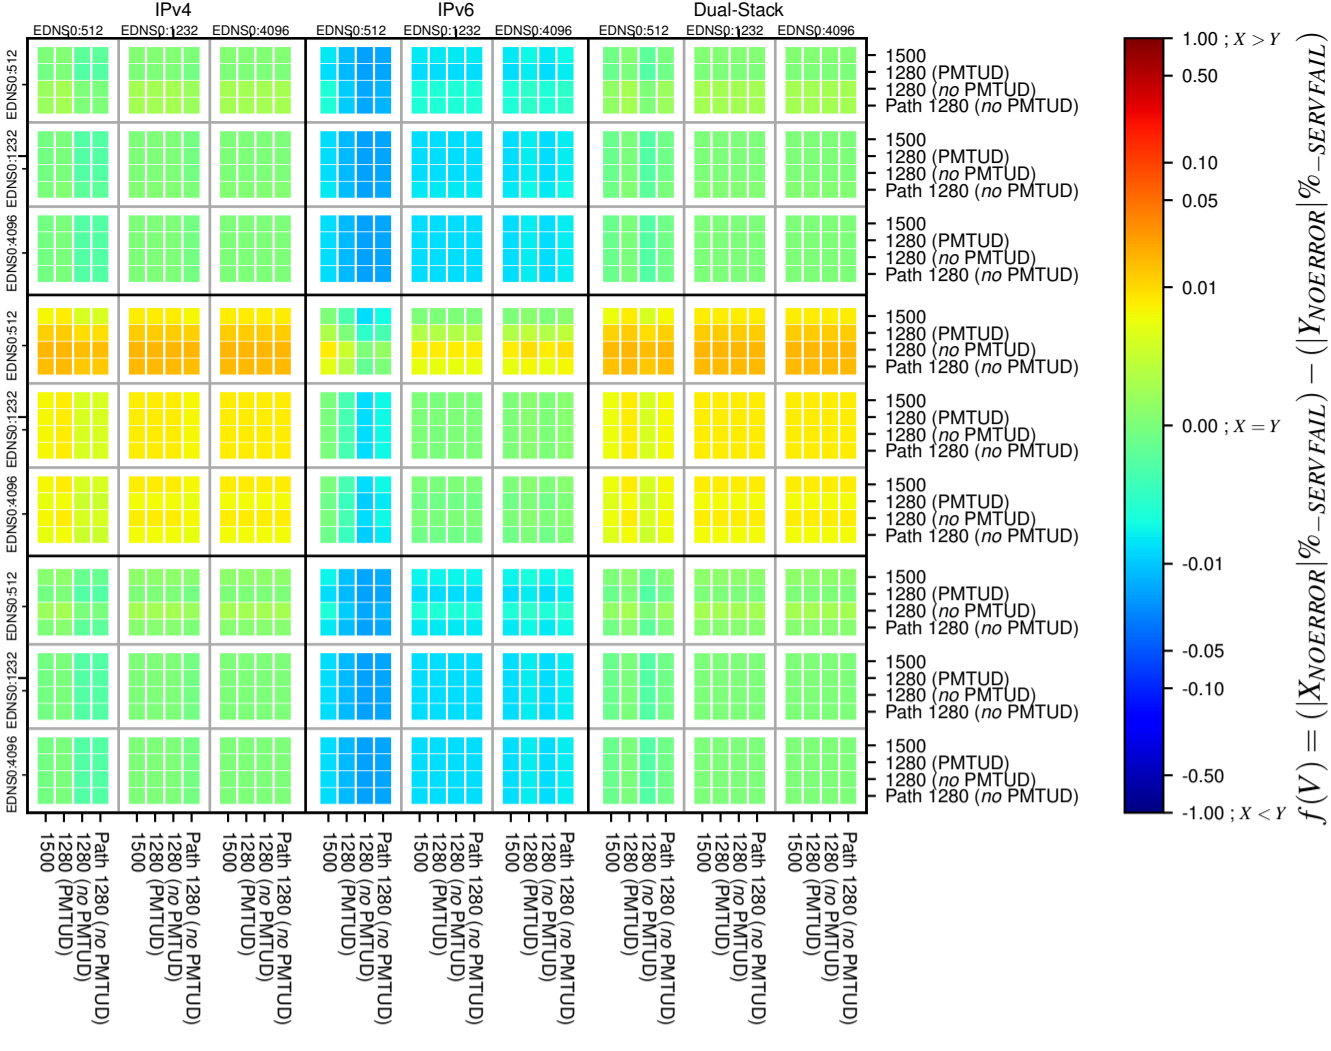

All Zones without DNSSEC for '.se'

All Zones with DNSSEC for '.se'

All Zones for '.se'