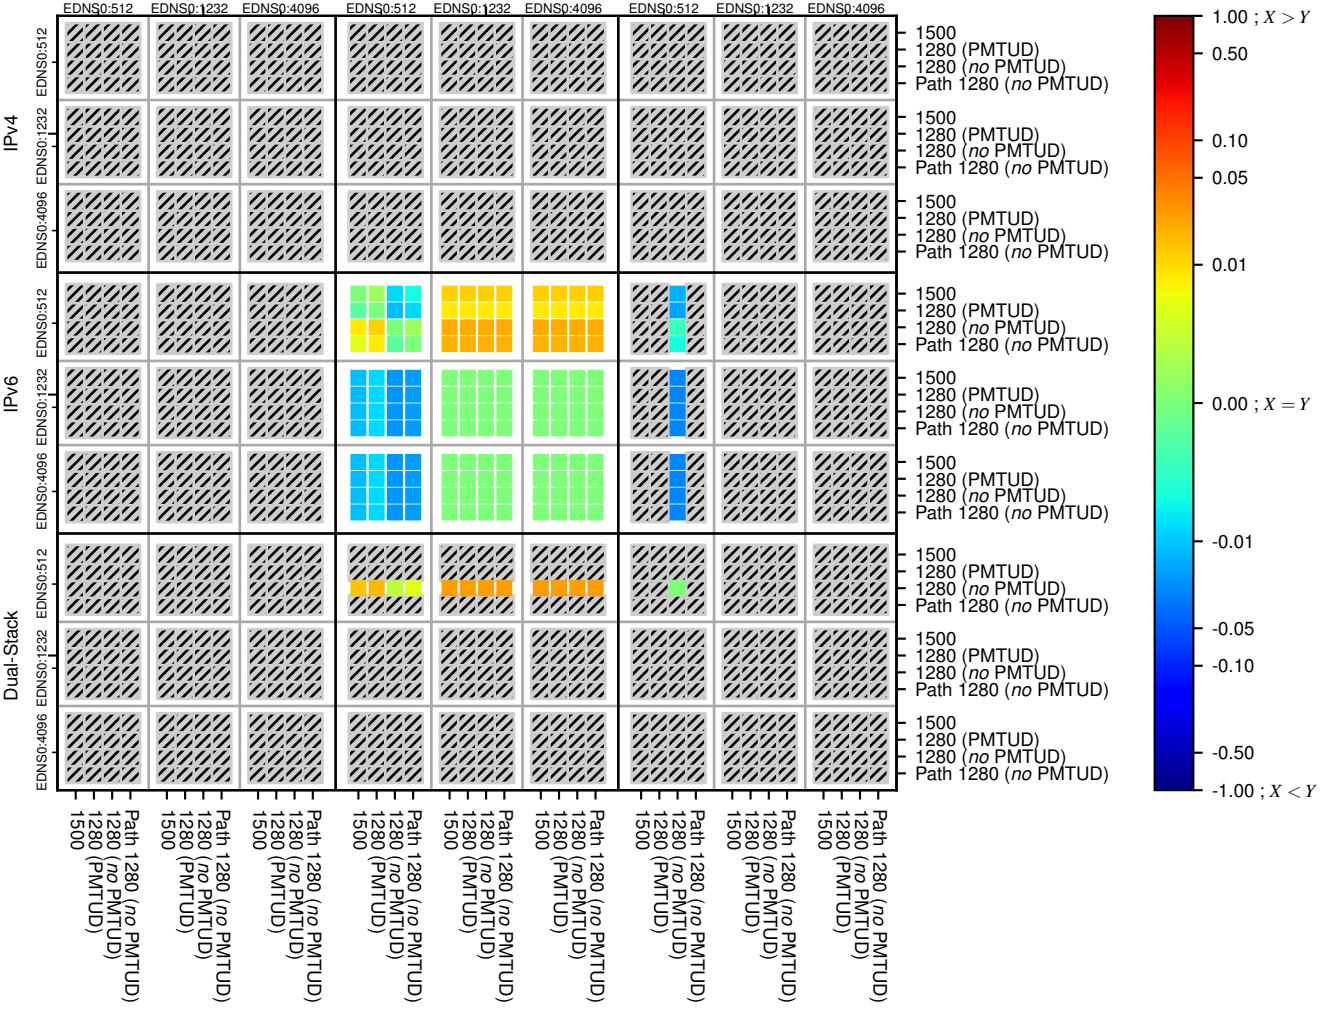

All Zones with DNSSEC for '.jp'