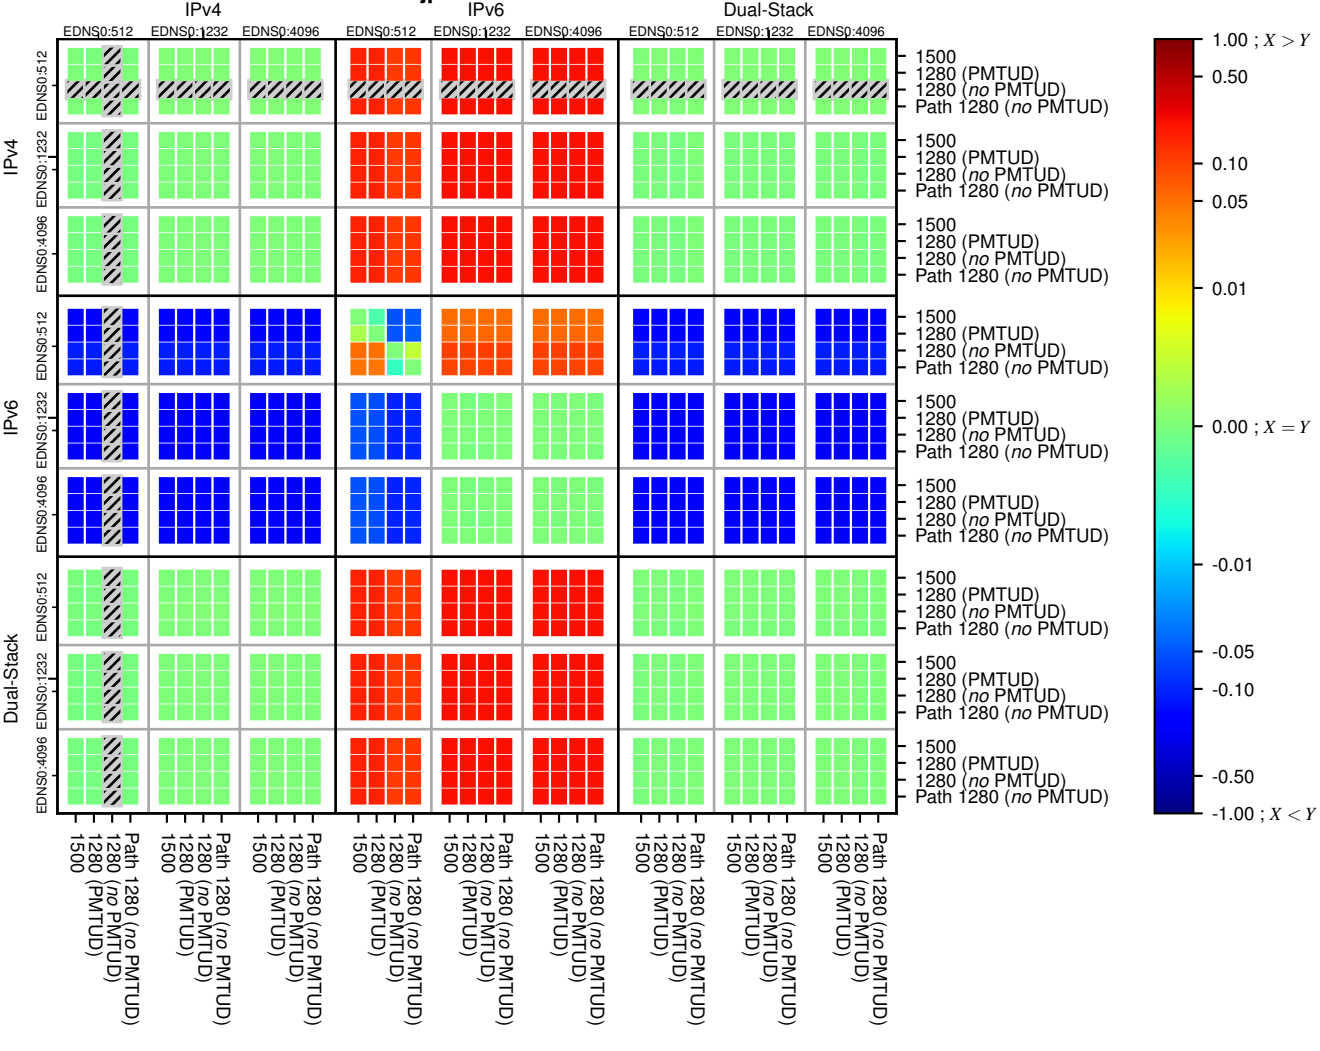

### All Zones without DNSSEC for '.jp'

### All Zones with DNSSEC for '.jp'