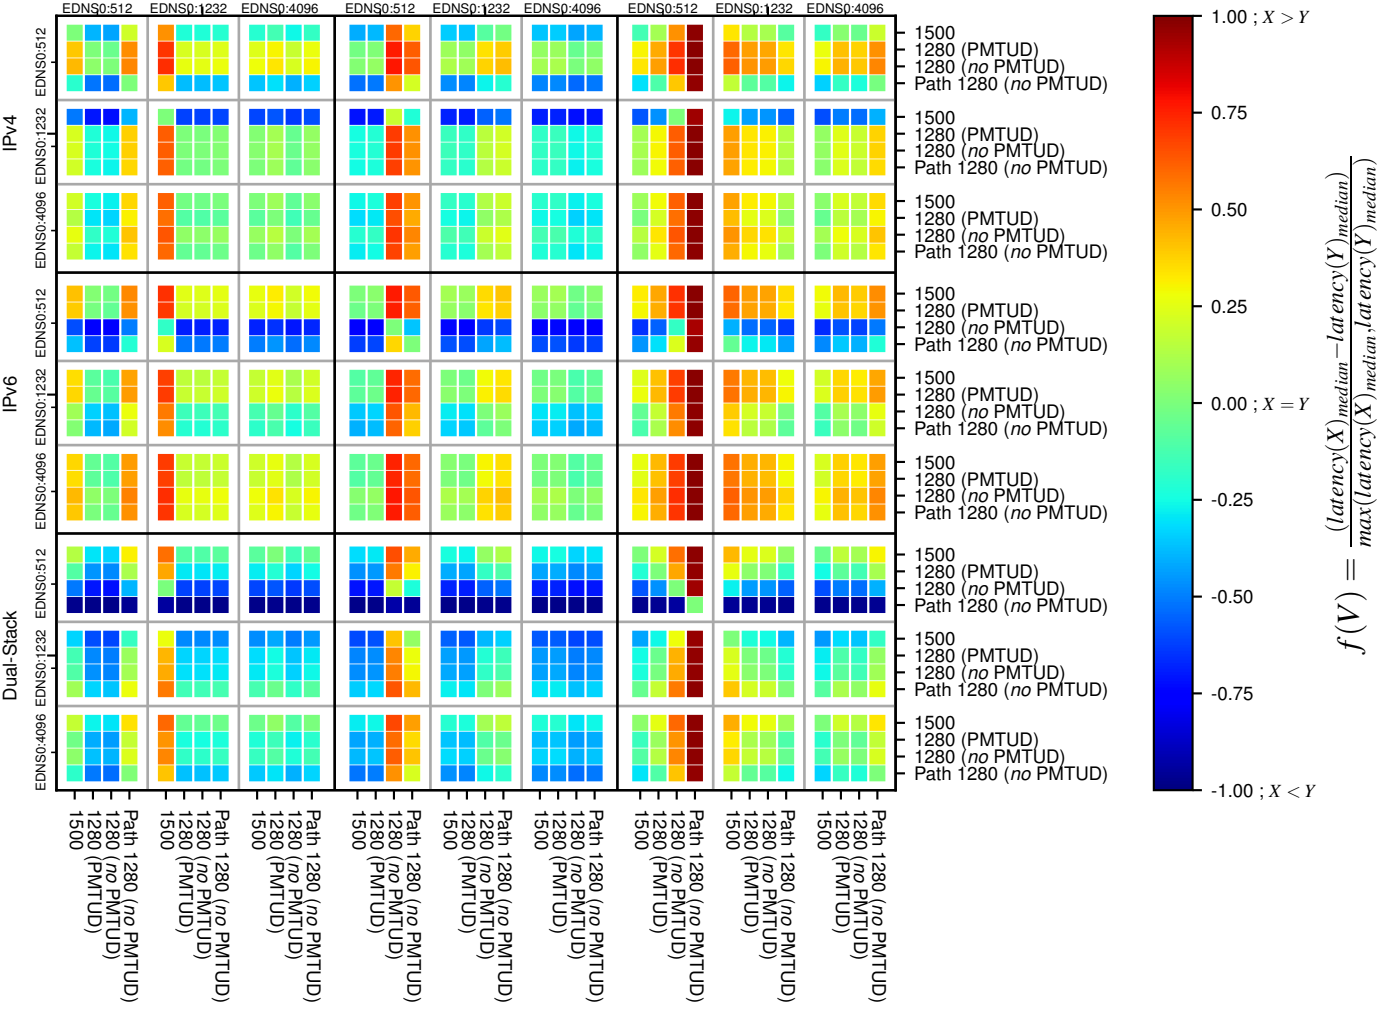

### All Zones without DNSSEC returning NOERROR for '.de'

### All Zones with DNSSEC returning NOERROR for '.de'