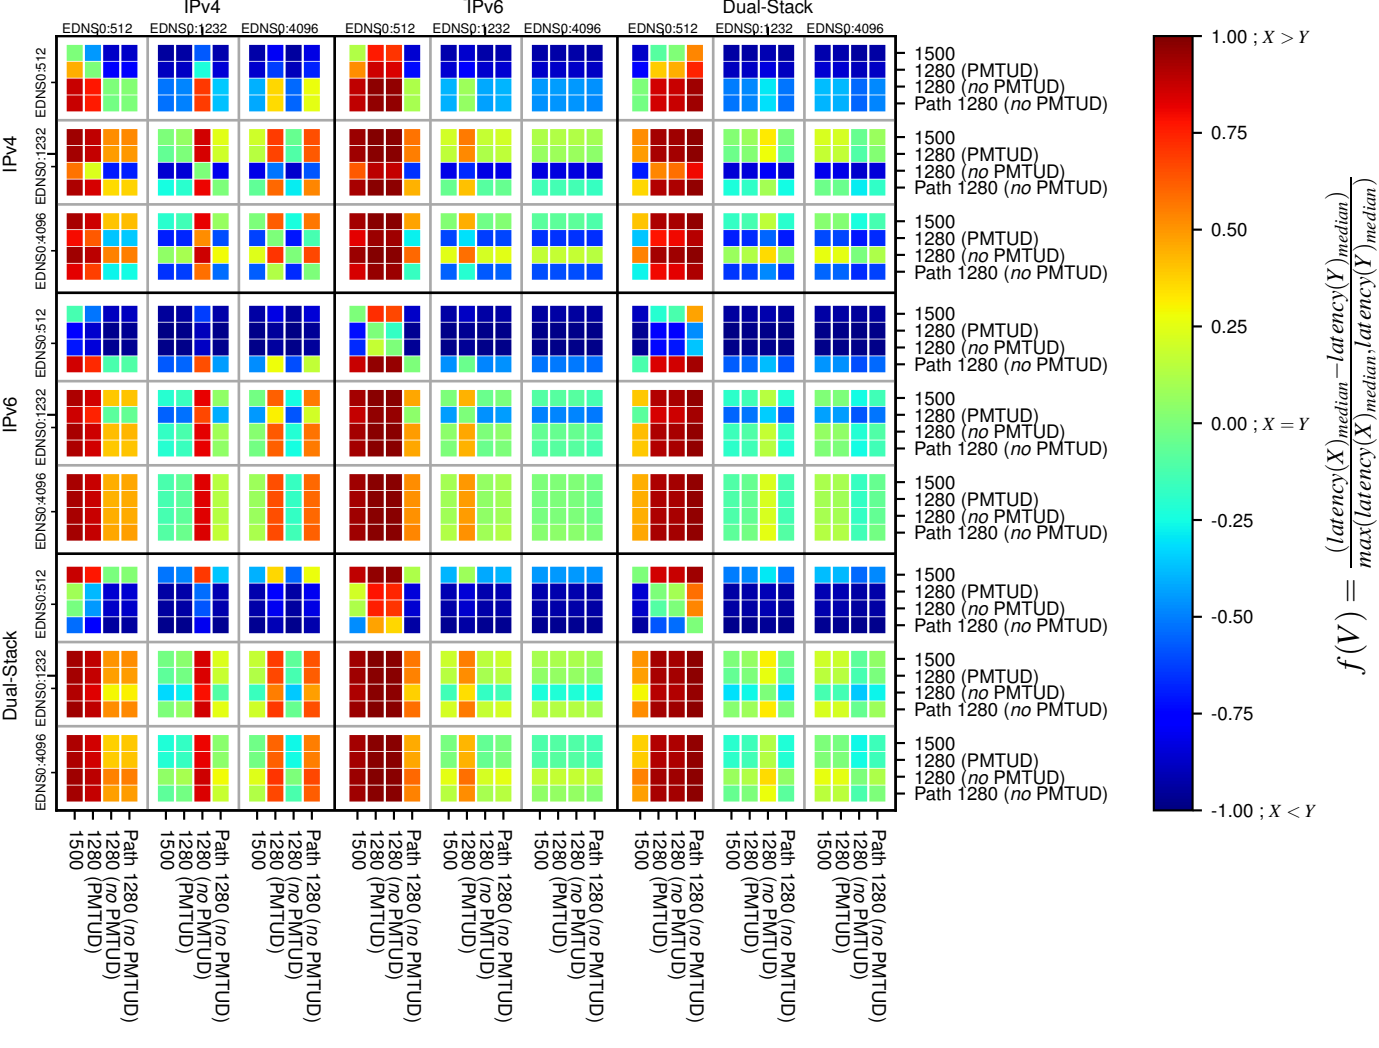

### All Zones without DNSSEC returning NOERROR for '.de'

### All Zones with DNSSEC returning NOERROR for '.de'