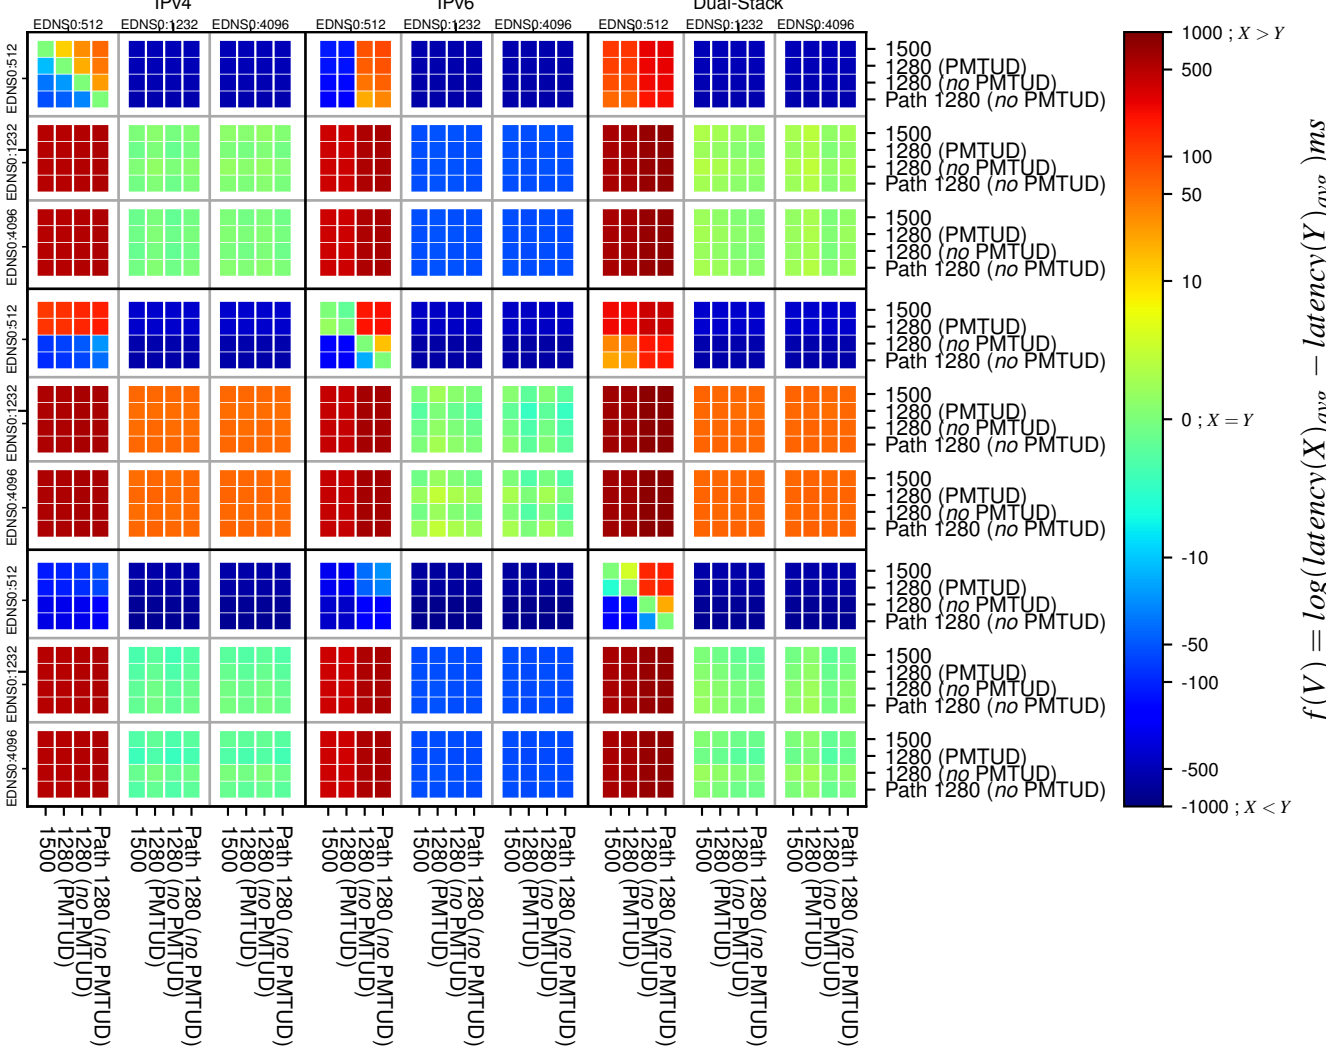

All Zones without DNSSEC returning NOERROR for '.all_psl_domains'

All Zones with DNSSEC returning NOERROR for '.all_psl_domains'

All Zones returning NOERROR for '.all_psl_domains'