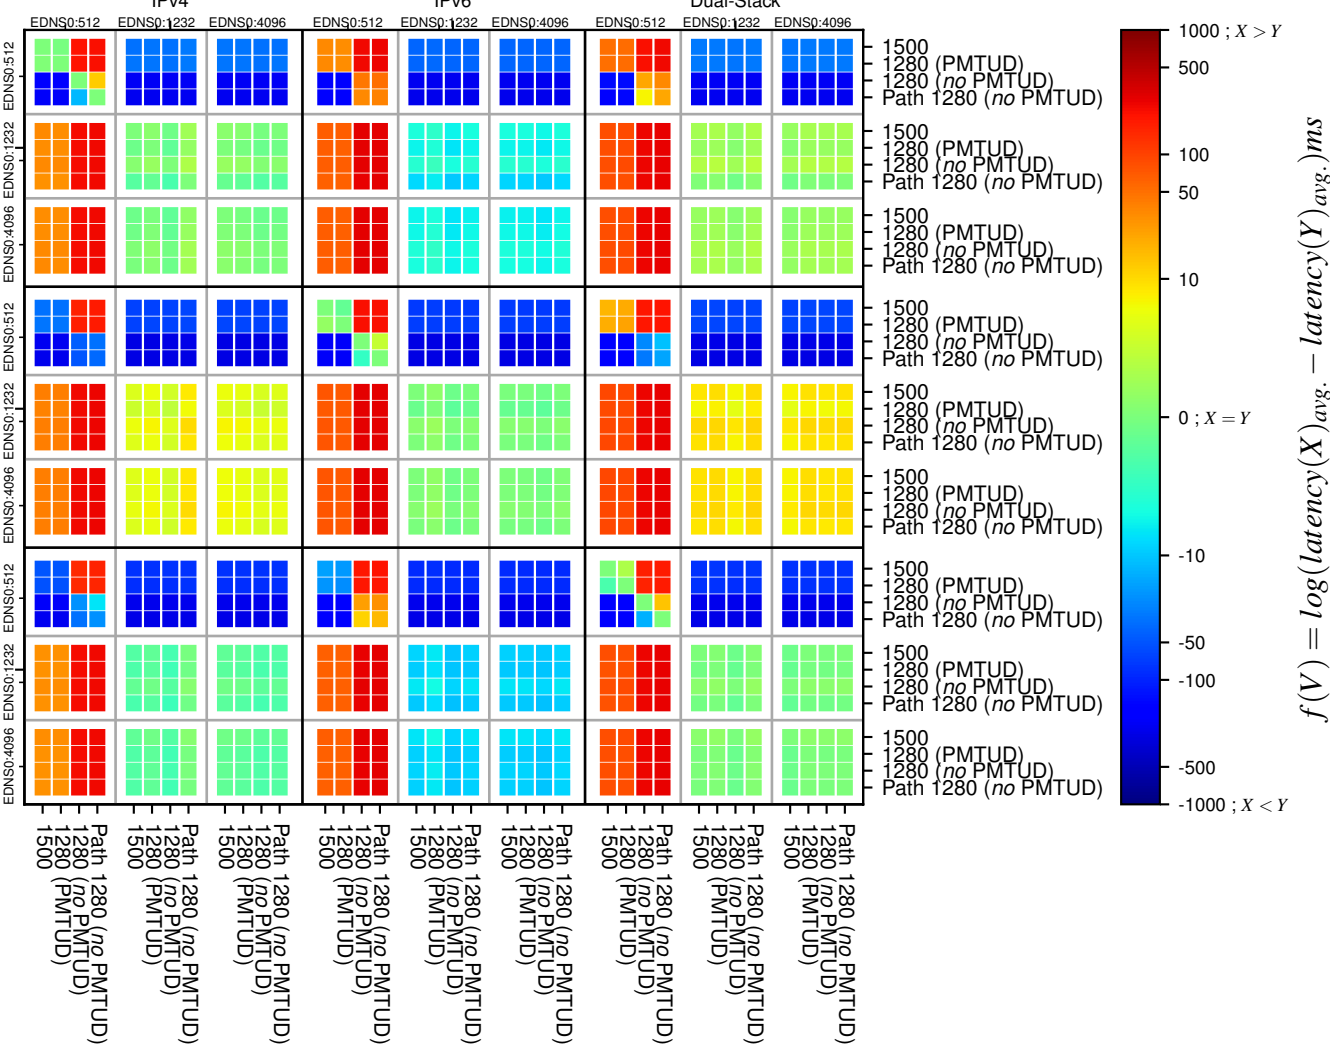

All Zones without DNSSEC returning NOERROR for '.com'

All Zones with DNSSEC returning NOERROR for '.com'

All Zones returning NOERROR for '.com'