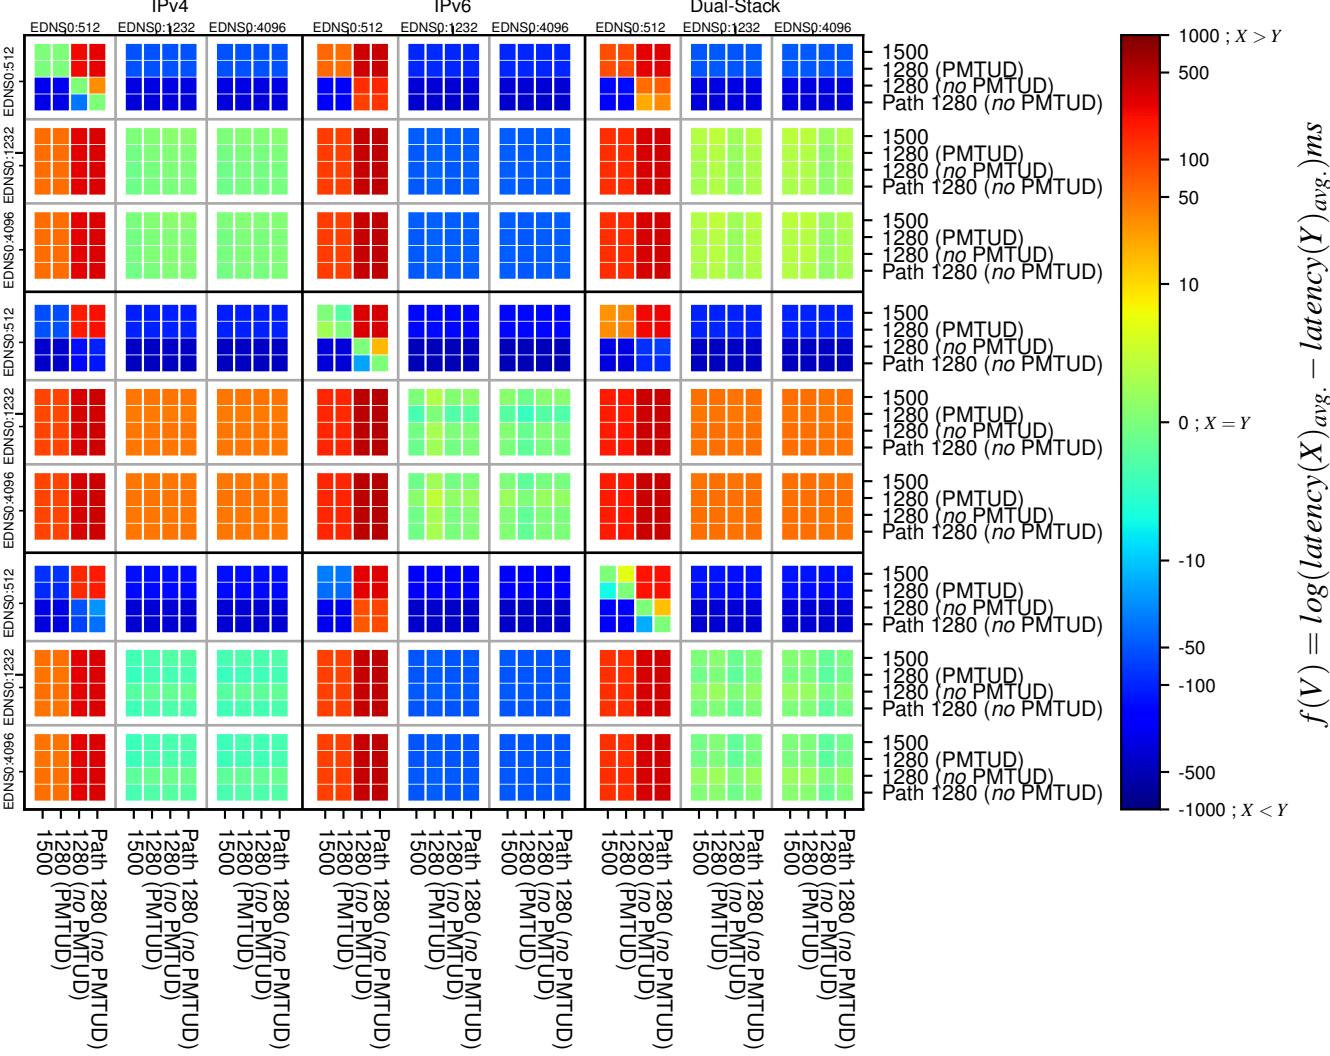

All Zones without DNSSEC returning NOERROR for '.com'

All Zones with DNSSEC returning NOERROR for '.com'

All Zones returning NOERROR for '.com'