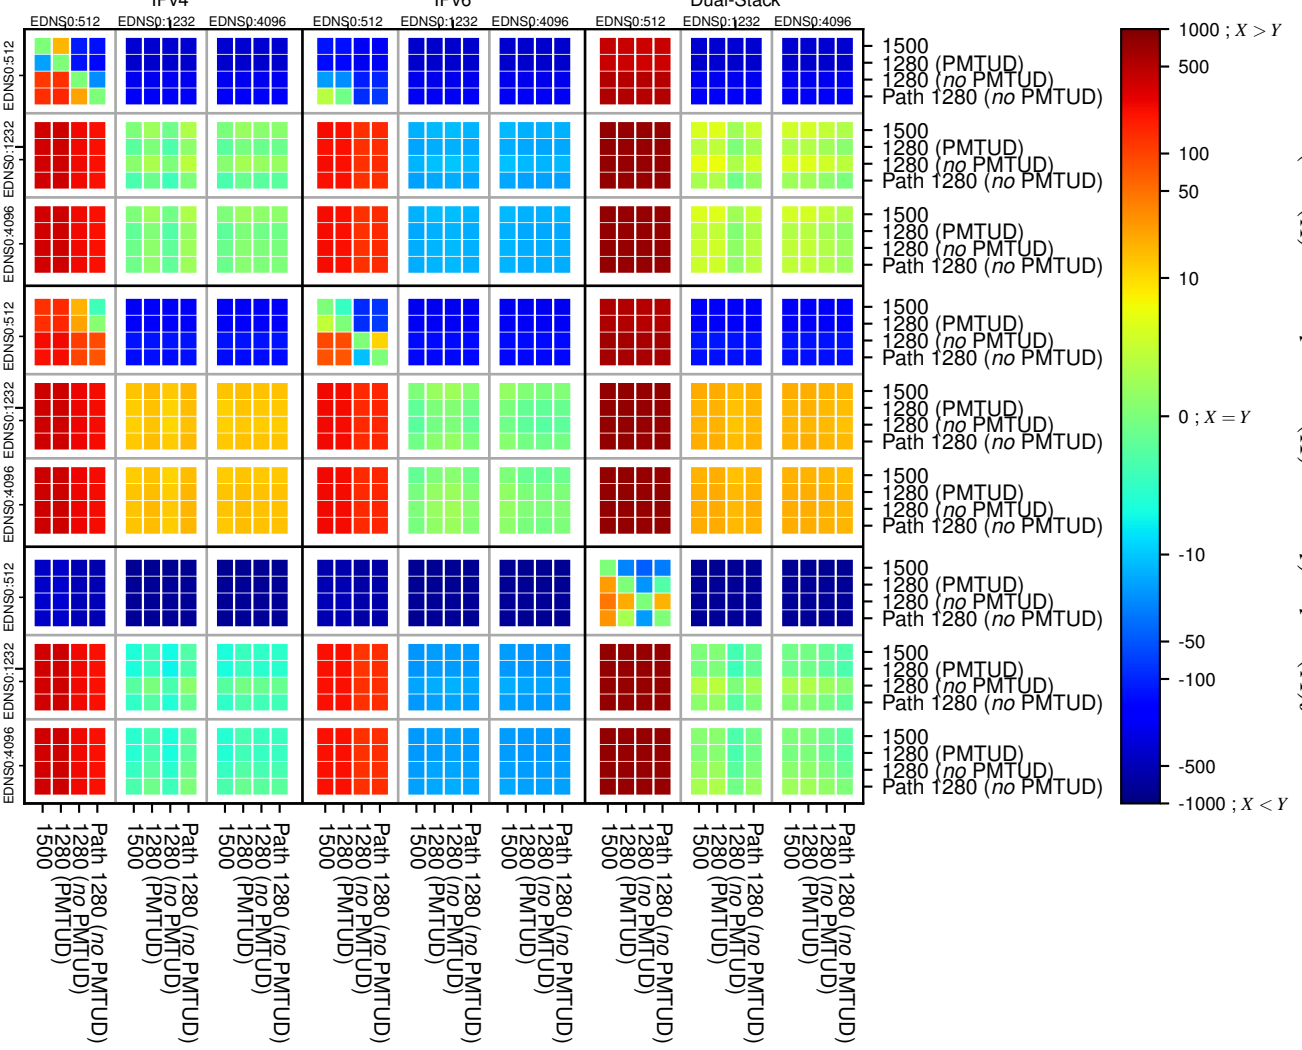

### All Zones without DNSSEC returning NOERROR for '.de'