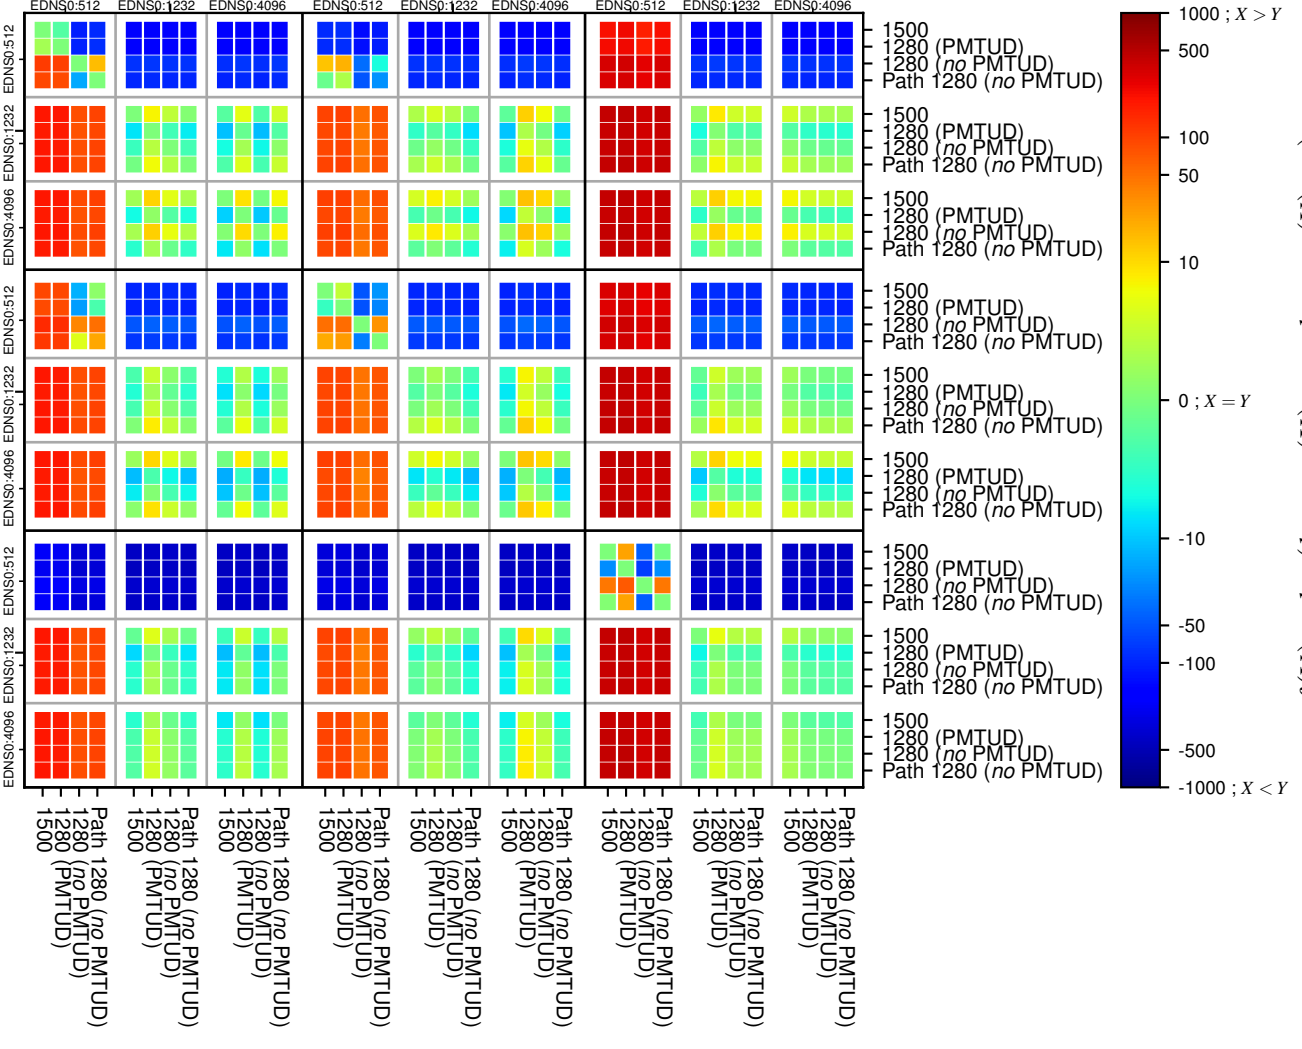

All Zones with DNSSEC returning NOERROR for '.de'