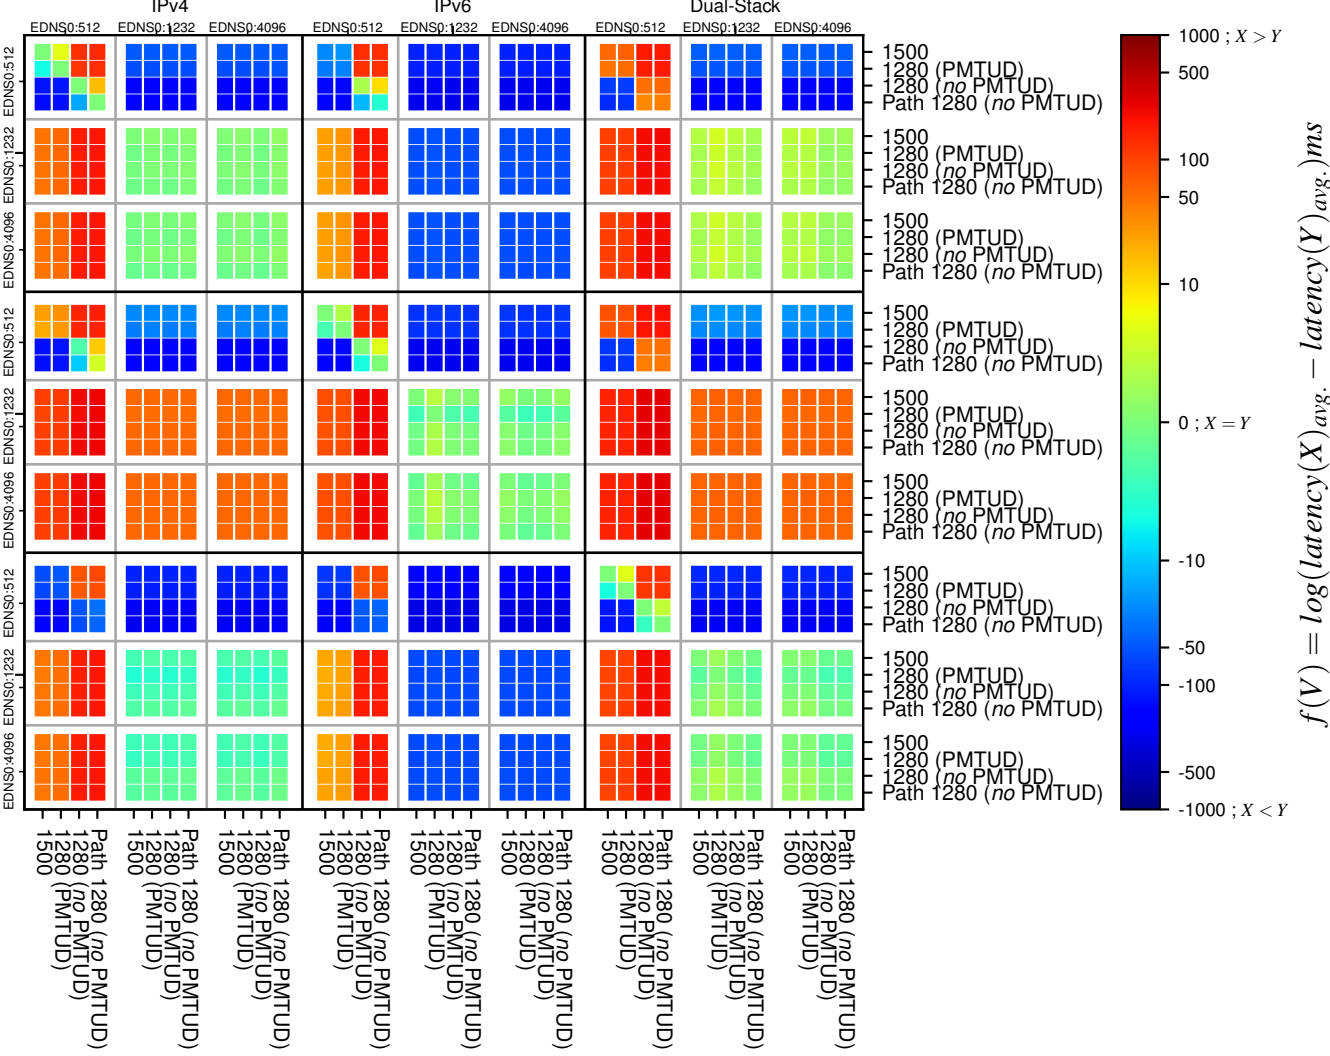

All Zones without DNSSEC returning NOERROR for '.net'

All Zones with DNSSEC returning NOERROR for '.net'

All Zones returning NOERROR for '.net'