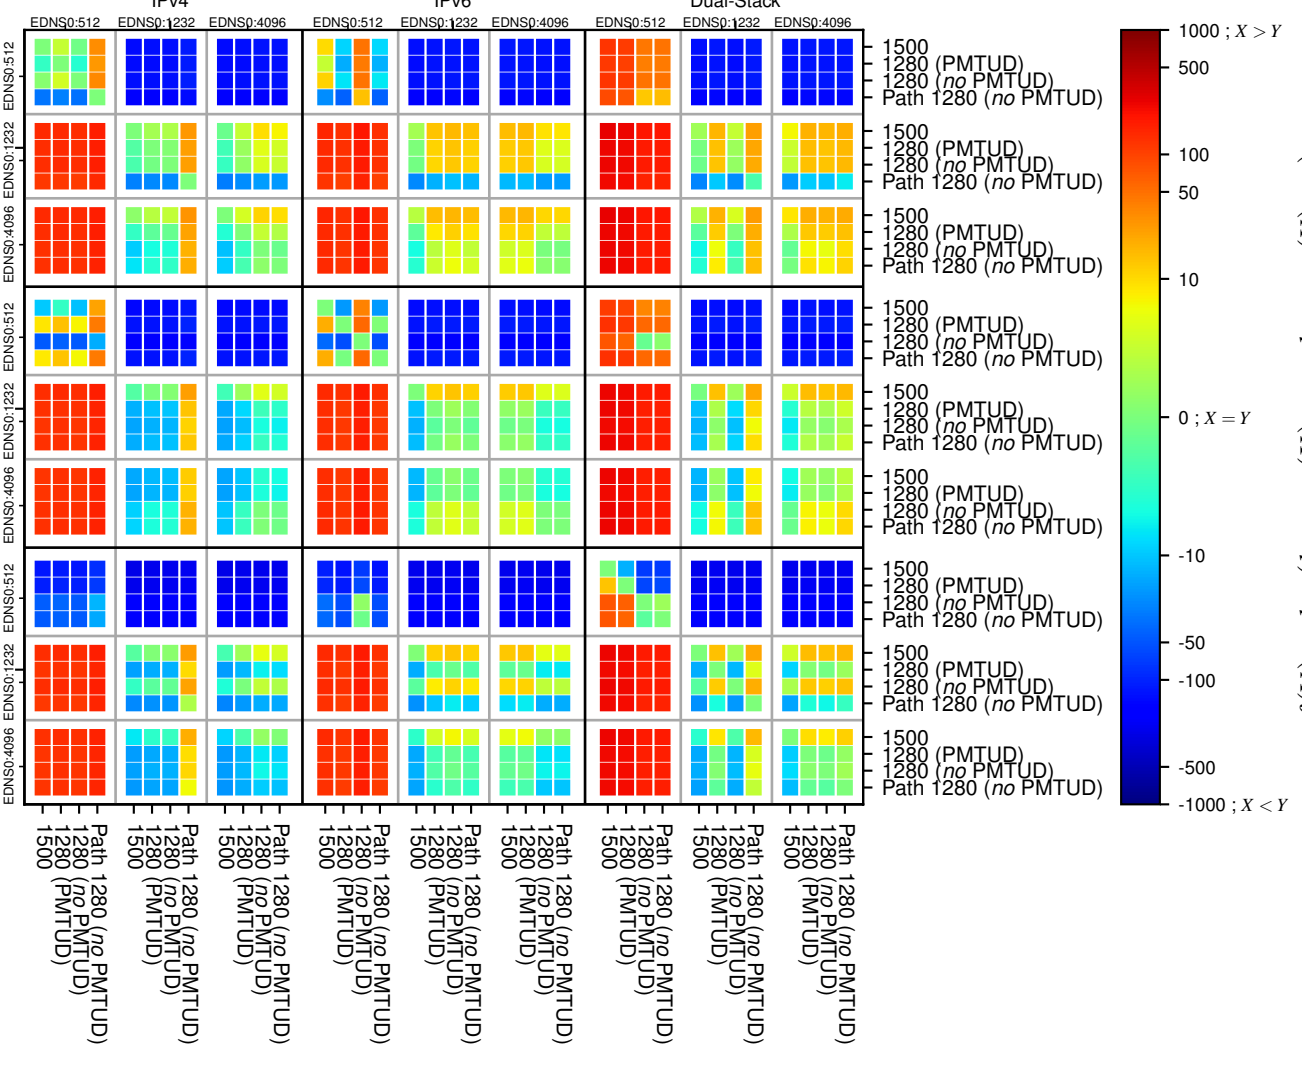

### All Zones without DNSSEC returning NOERROR for '.se'

### All Zones with DNSSEC returning NOERROR for '.se'