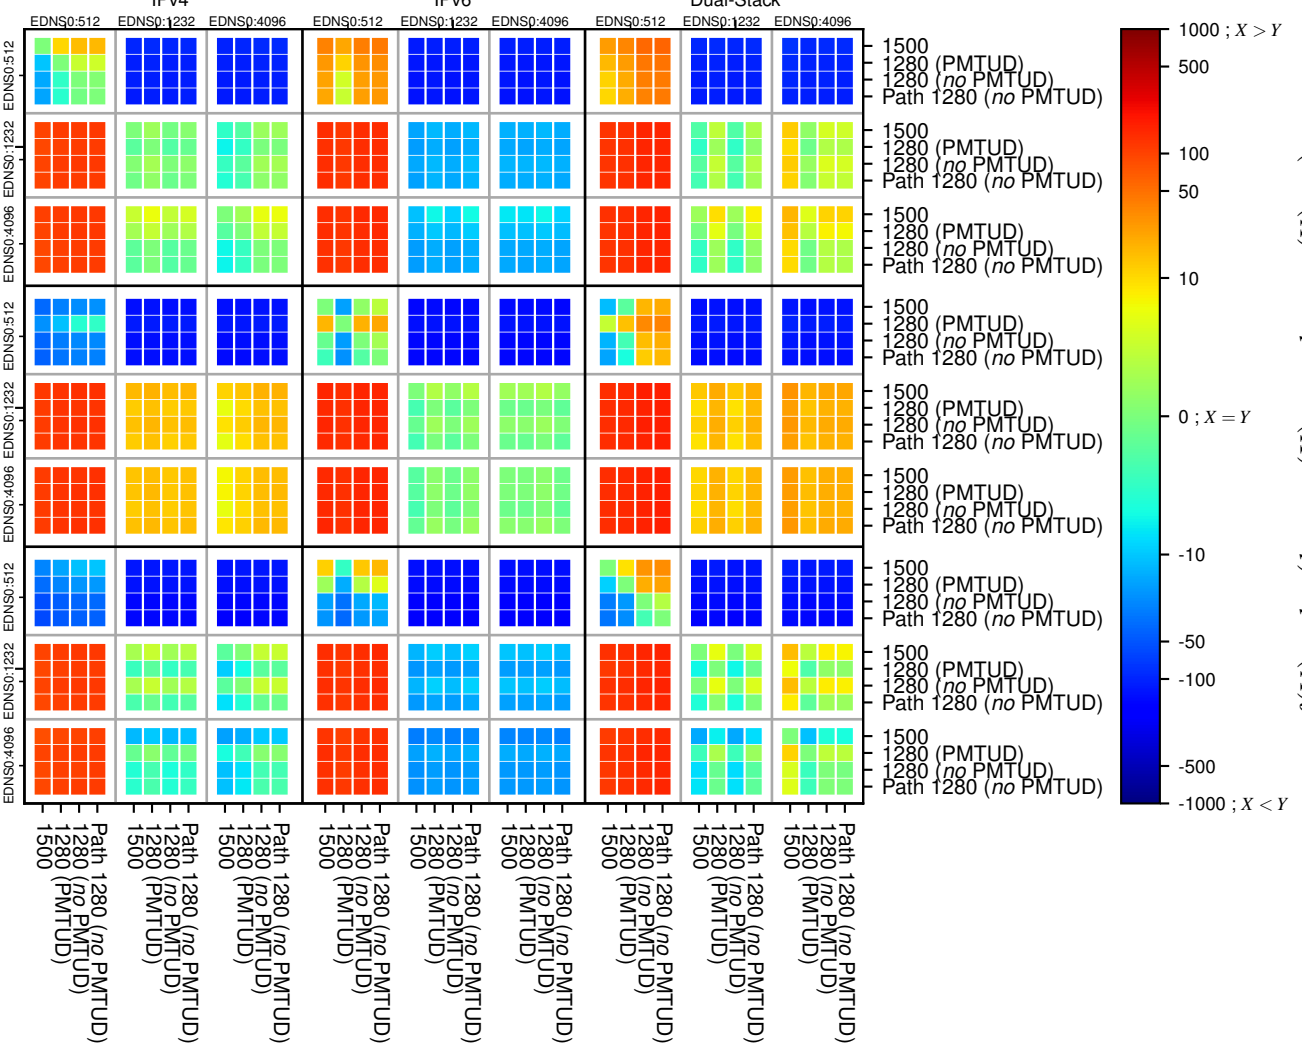

### All Zones without DNSSEC returning NOERROR for '.se'