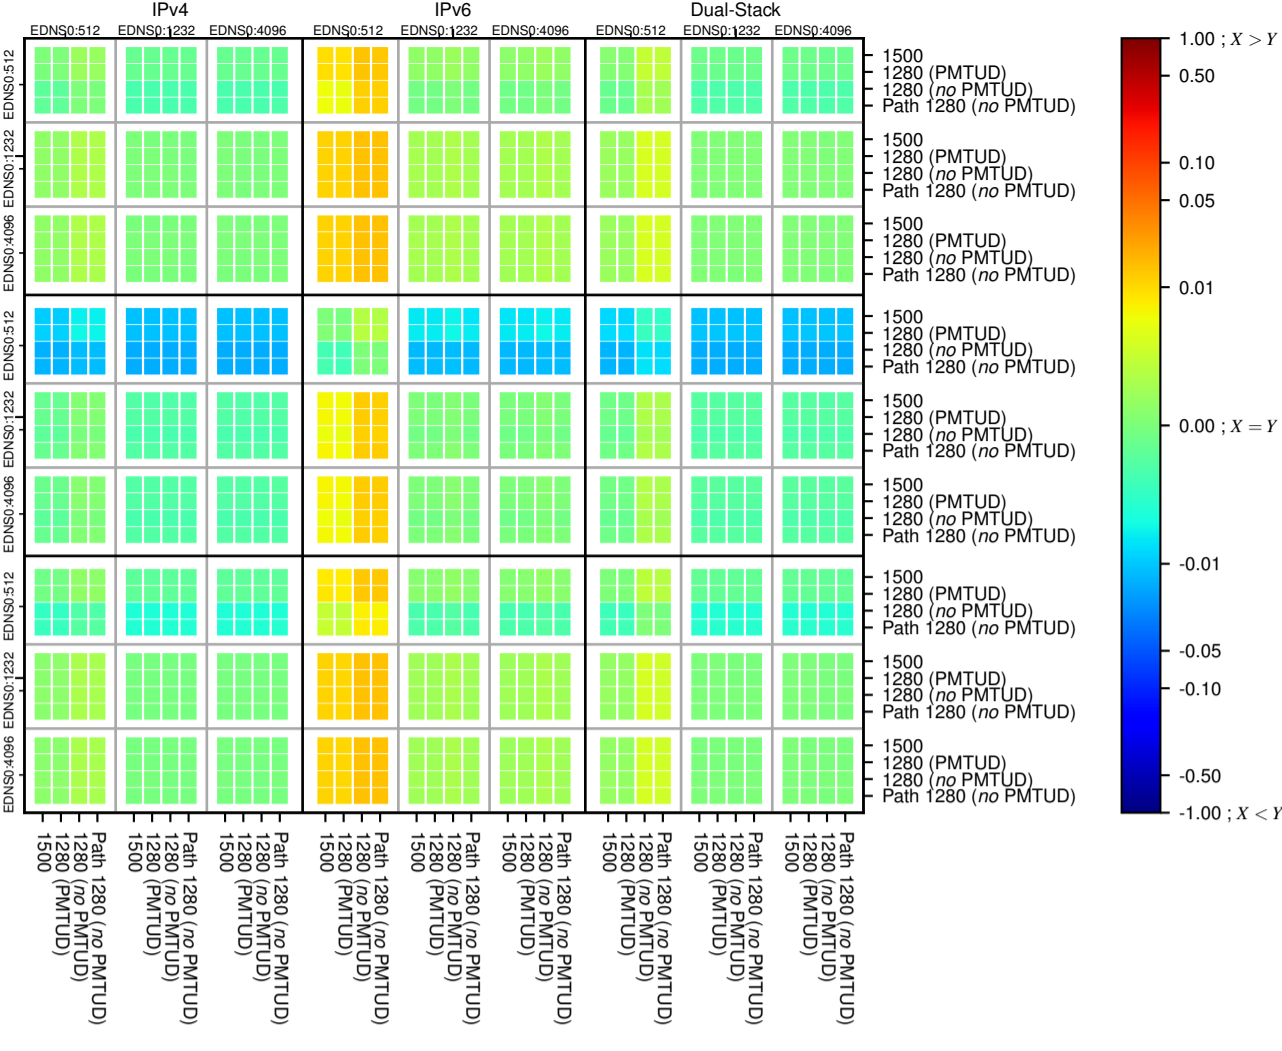

All Zones without DNSSEC for '.com'

$$f(V) = |(X_{TIMEOUT} \% - SERVFAIL) - (Y_{TIMEOUT} \% - SERVFAIL)|$$

All Zones with DNSSEC for '.com'

$$f(V) = |(X_{TIMEOUT} \% - SERVFAIL) - (Y_{TIMEOUT} \% - SERVFAIL)|$$

All Zones for '.com'

$$f(V) = |(X_{TIMEOUT} \% - SERVFAIL) - (Y_{TIMEOUT} \% - SERVFAIL)|$$