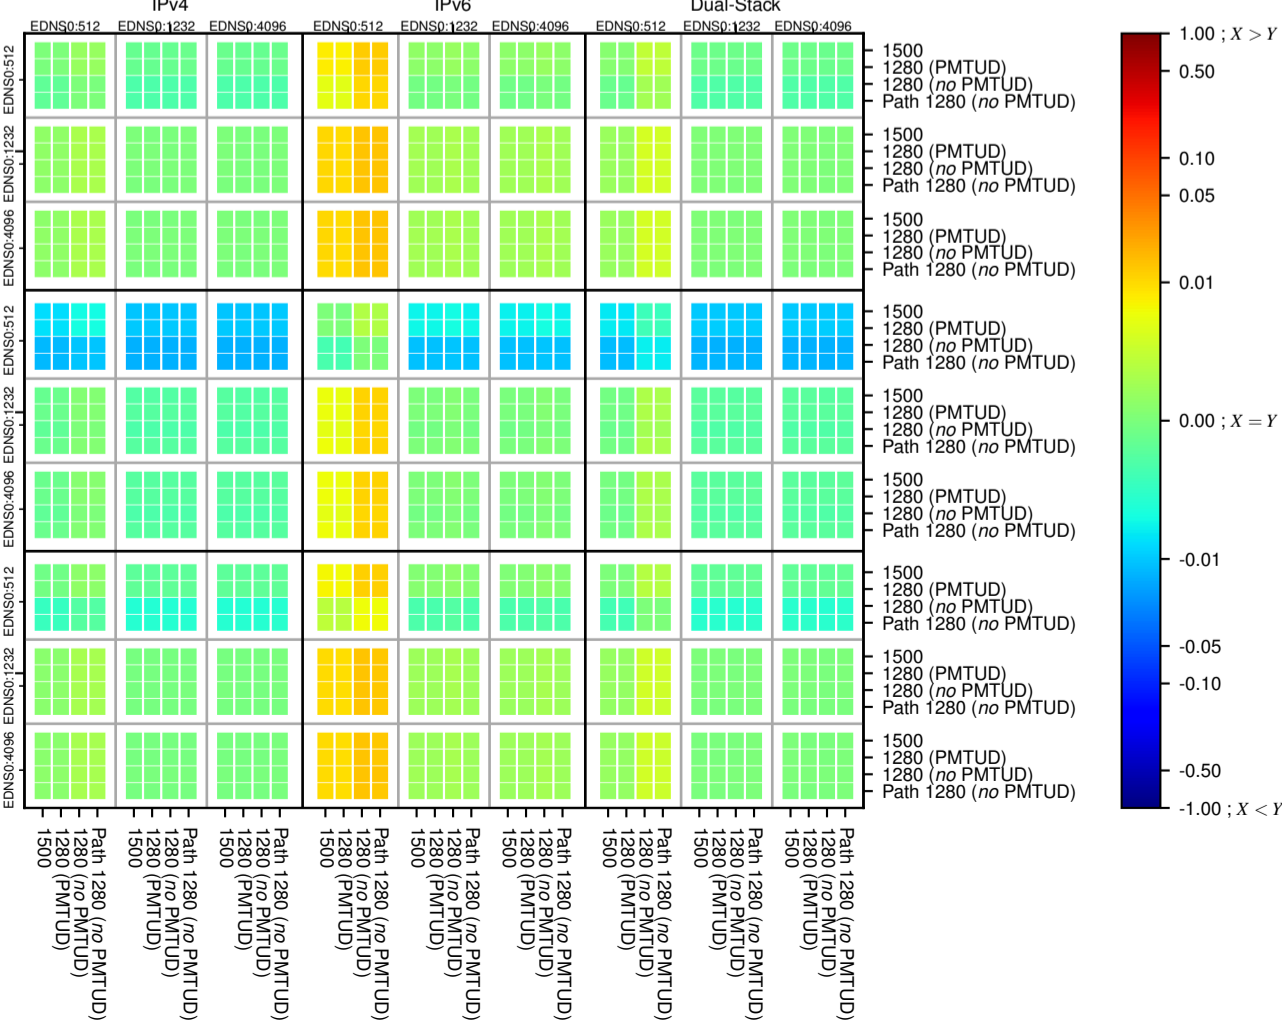

All Zones without DNSSEC for '.com'

$$f(V) = |(X_{TIMEOUT} \% - SERVFAIL) - (Y_{TIMEOUT} \% - SERVFAIL)|$$

All Zones with DNSSEC for '.com'

$$f(V) = |(X_{TIMEOUT} \% - SERVFAIL) - (Y_{TIMEOUT} \% - SERVFAIL)|$$

All Zones for '.com'

$$f(V) = |(X_{TIMEOUT} \% - SERVFAIL) - (Y_{TIMEOUT} \% - SERVFAIL)|$$