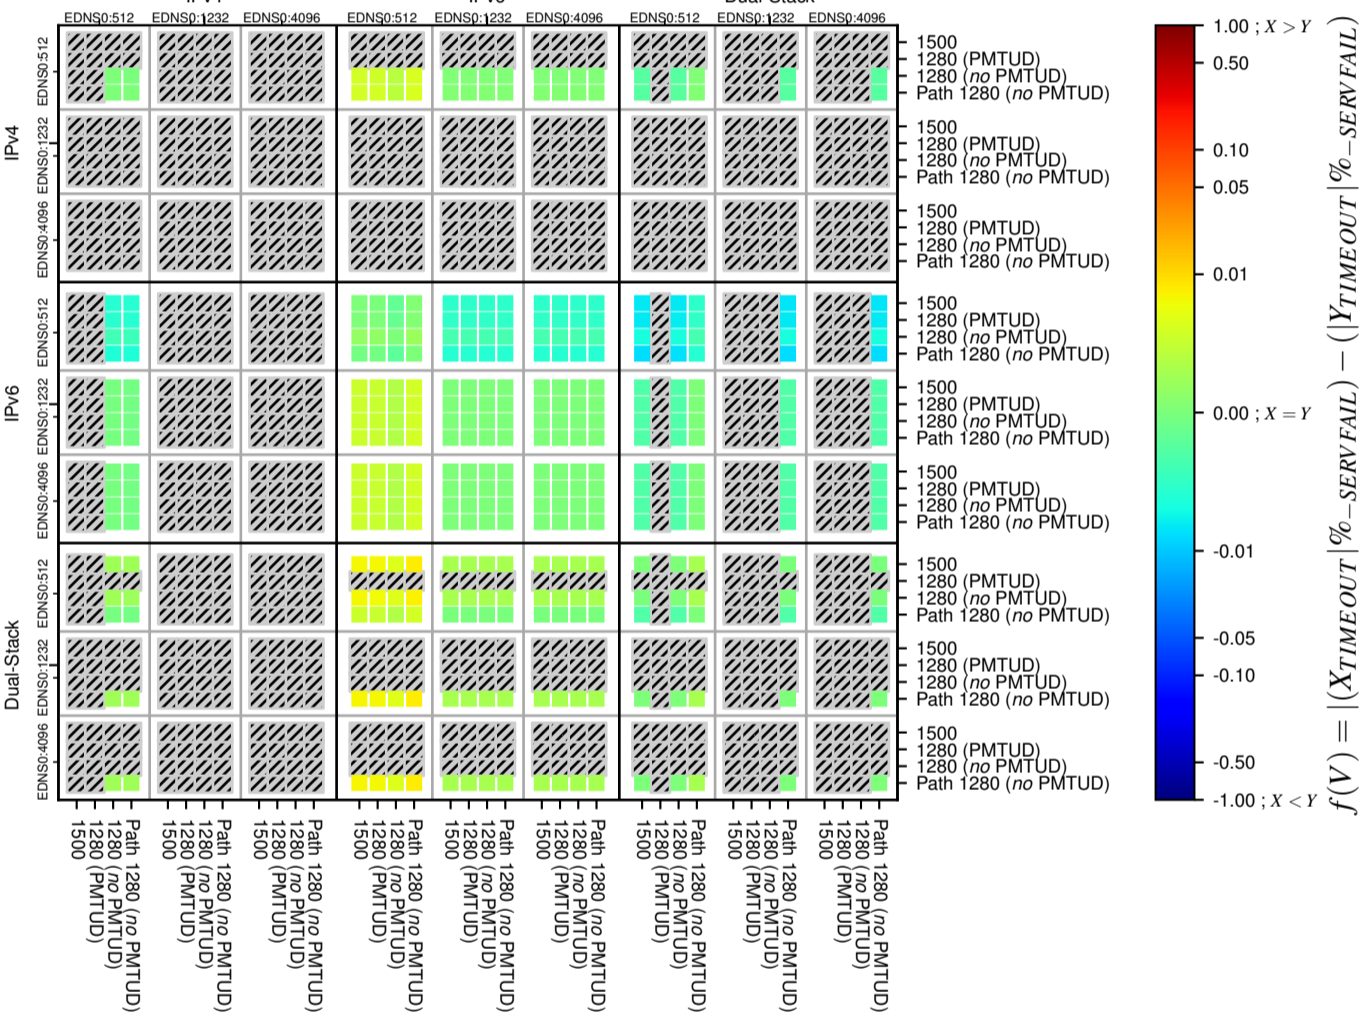

All Zones without DNSSEC for '.de'

All Zones with DNSSEC for '.de'

All Zones for '.de'