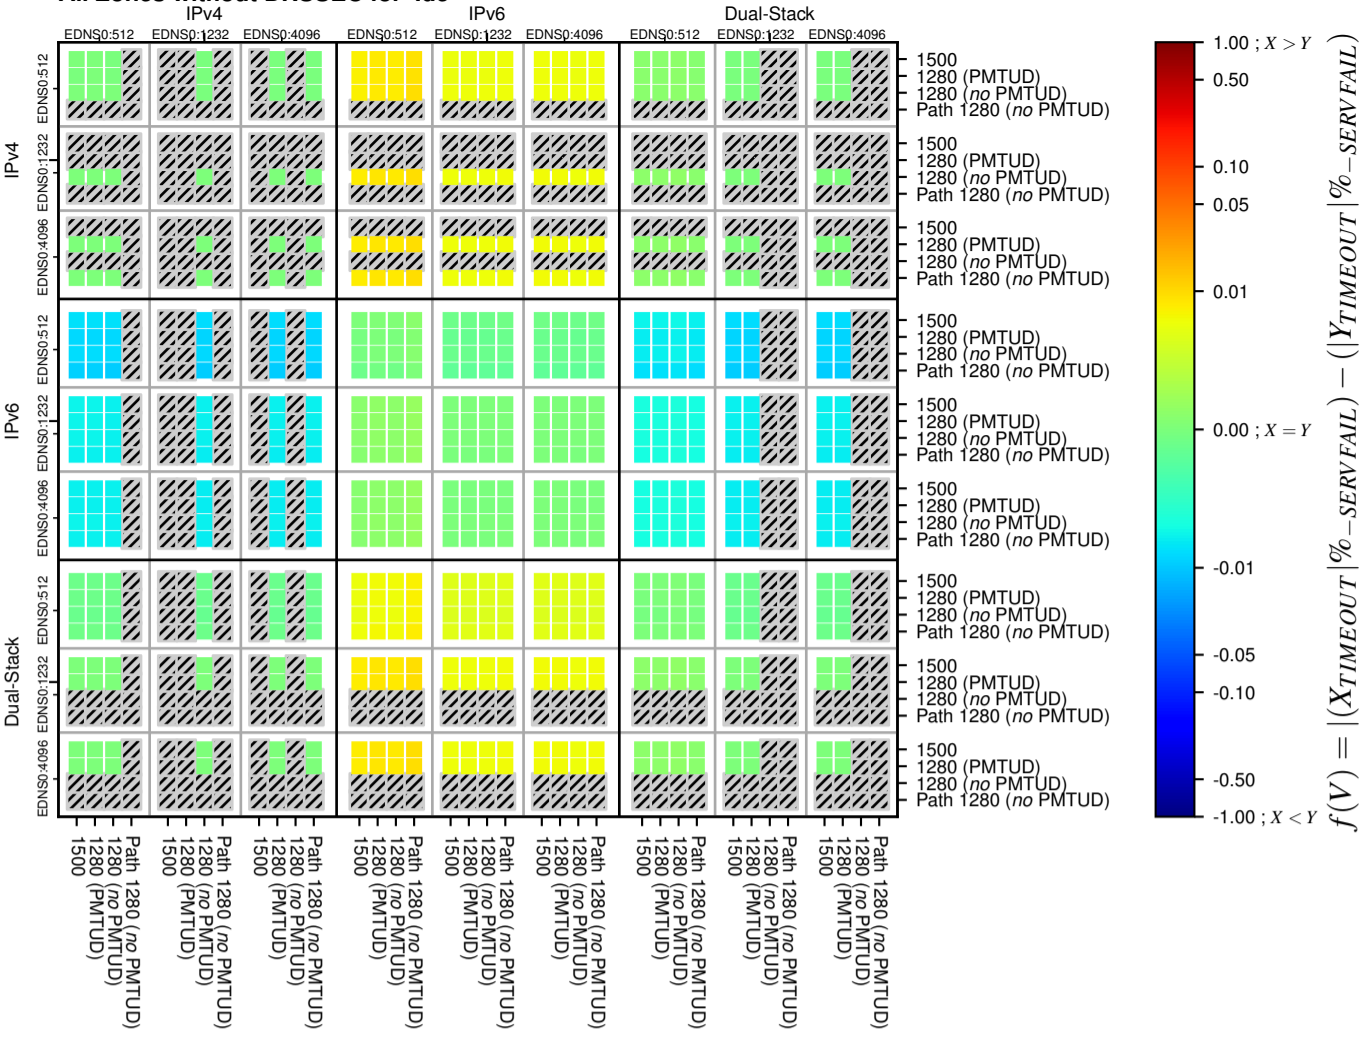

All Zones without DNSSEC for '.de'

All Zones with DNSSEC for '.de'

All Zones for '.de'