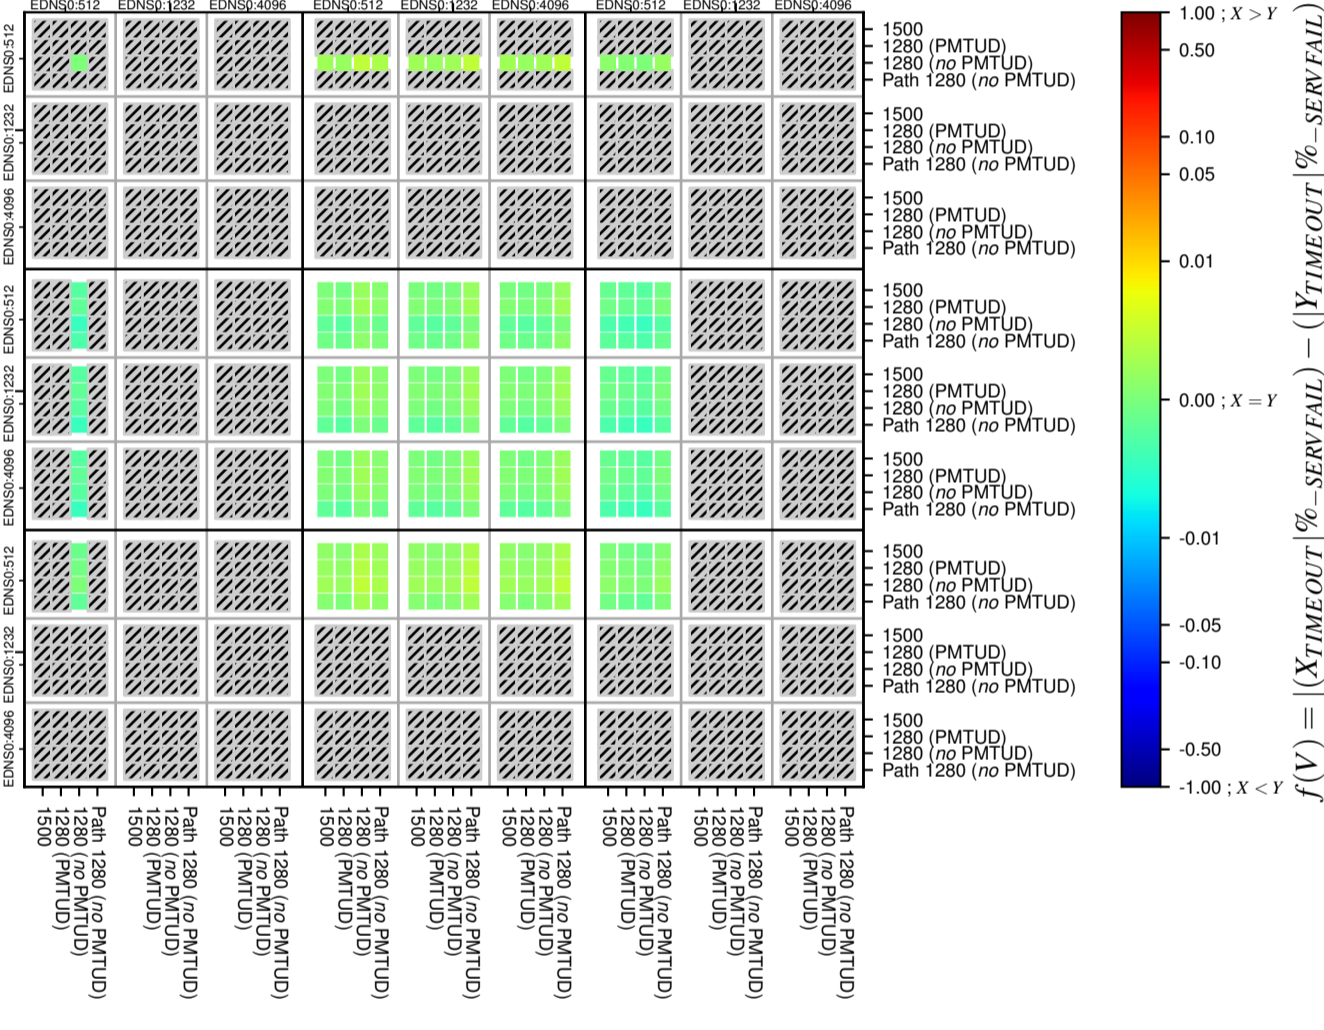

All Zones without DNSSEC for '.net'

All Zones with DNSSEC for '.net'

All Zones for '.net'