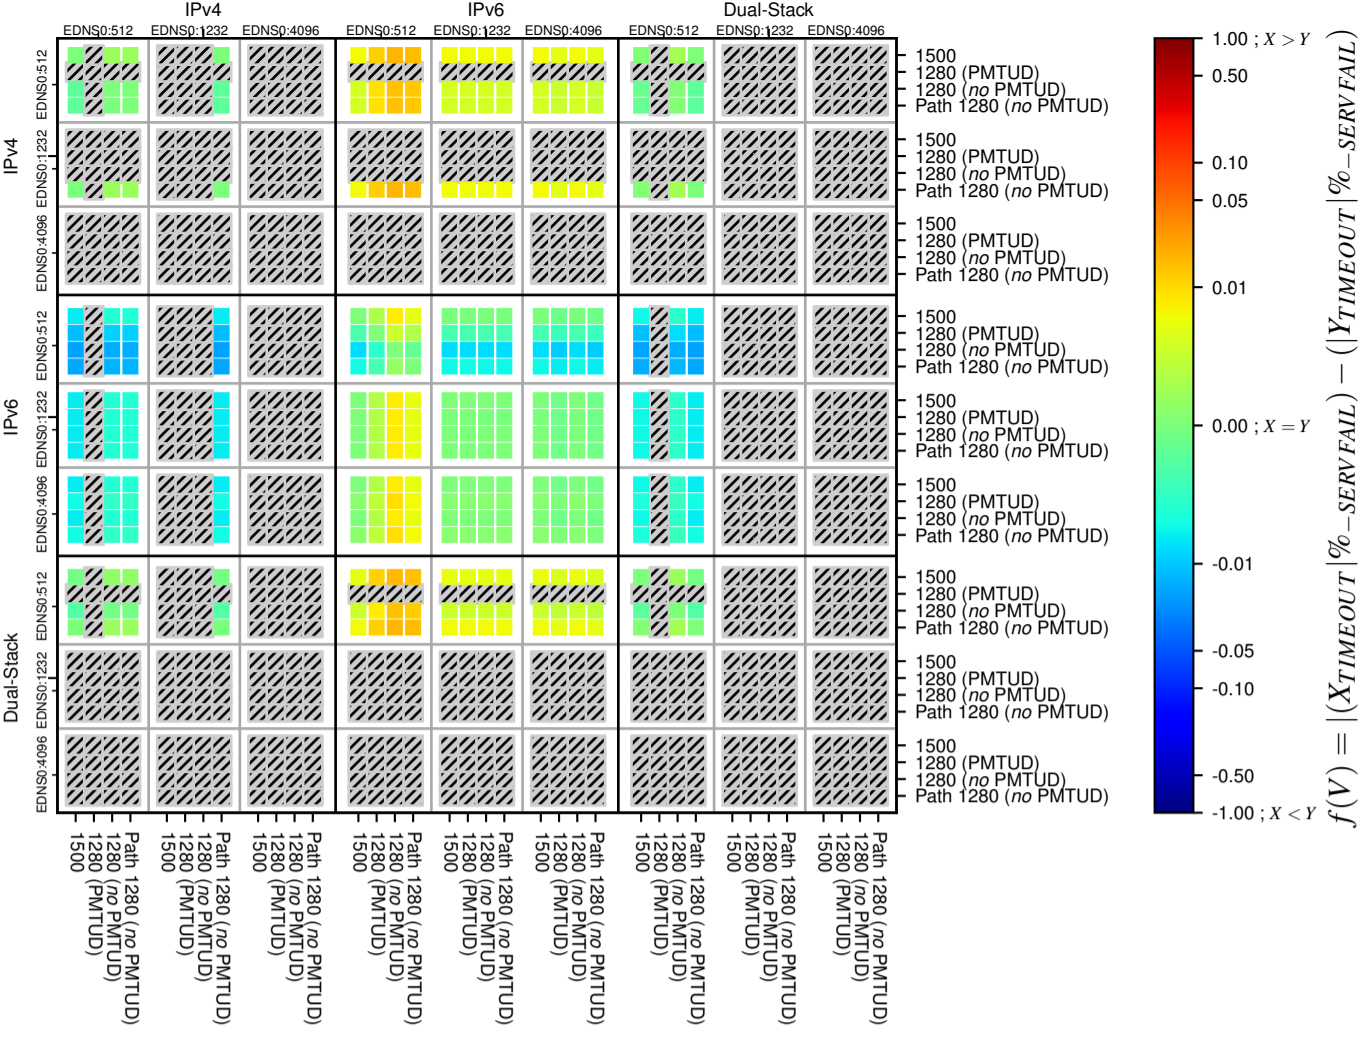

### All Zones without DNSSEC for '.se'

### All Zones with DNSSEC for '.se'