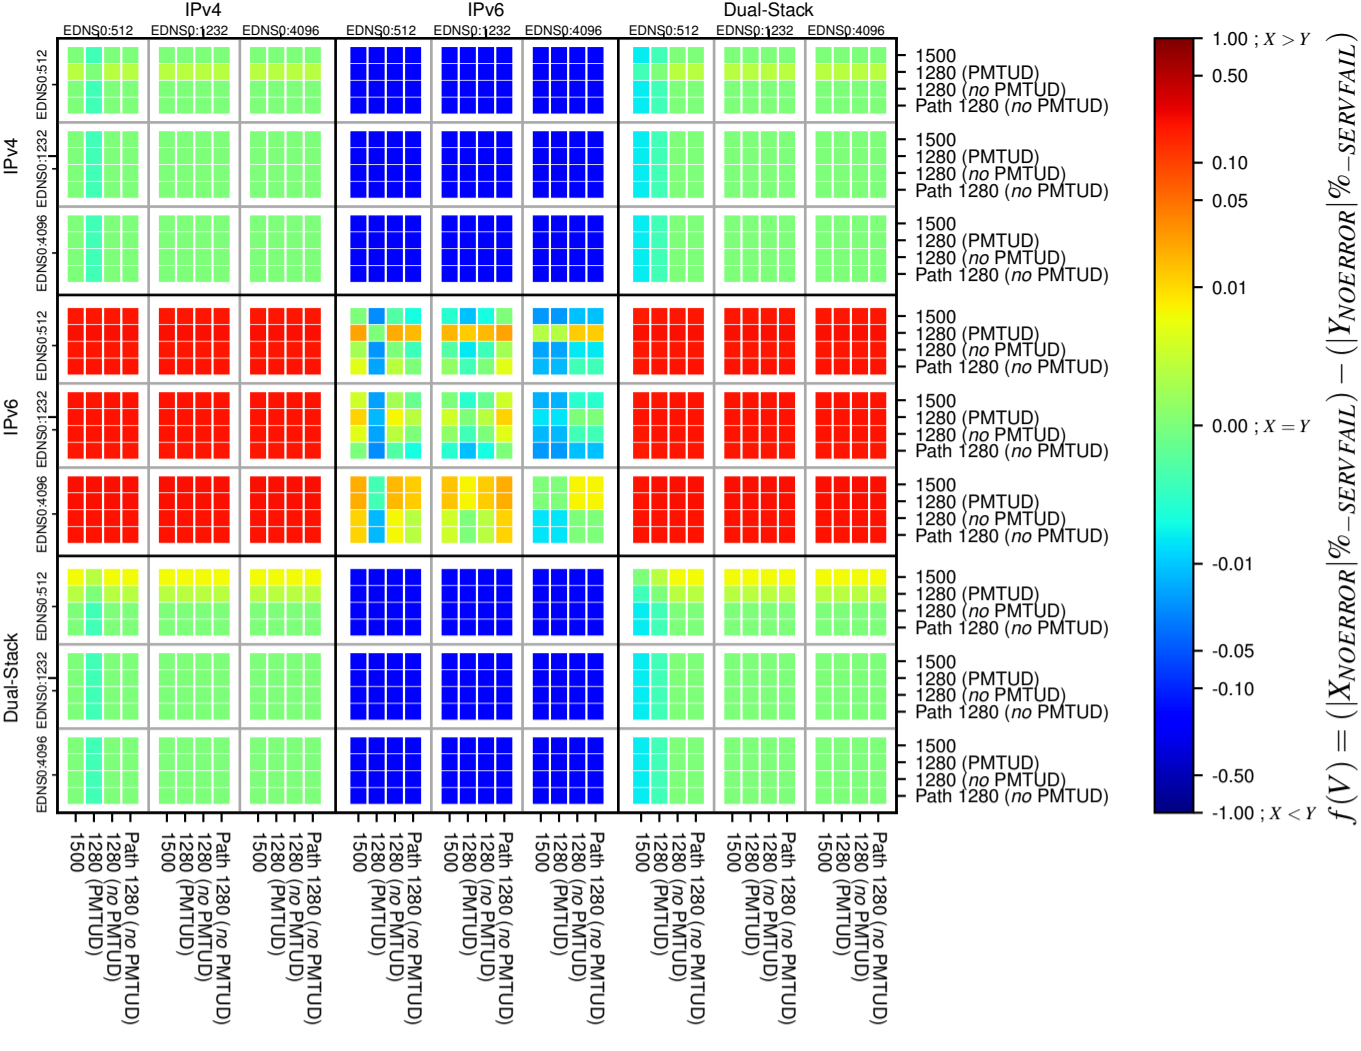

### All Zones without DNSSEC for '.br'

### All Zones with DNSSEC for '.br'

### All Zones for '.br'

$$f(V) = (|X_{NOERROR}| \% - SERVFAIL) - (|Y_{NOERROR}| \% - SERVFAIL)$$

$$f(V) = (|X_{NOERROR}| \% - SERVFAIL) - (|Y_{NOERROR}| \% - SERVFAIL)$$

$$f(V) = (|X_{NOERROR}| \% - SERVFAIL) - (|Y_{NOERROR}| \% - SERVFAIL)$$