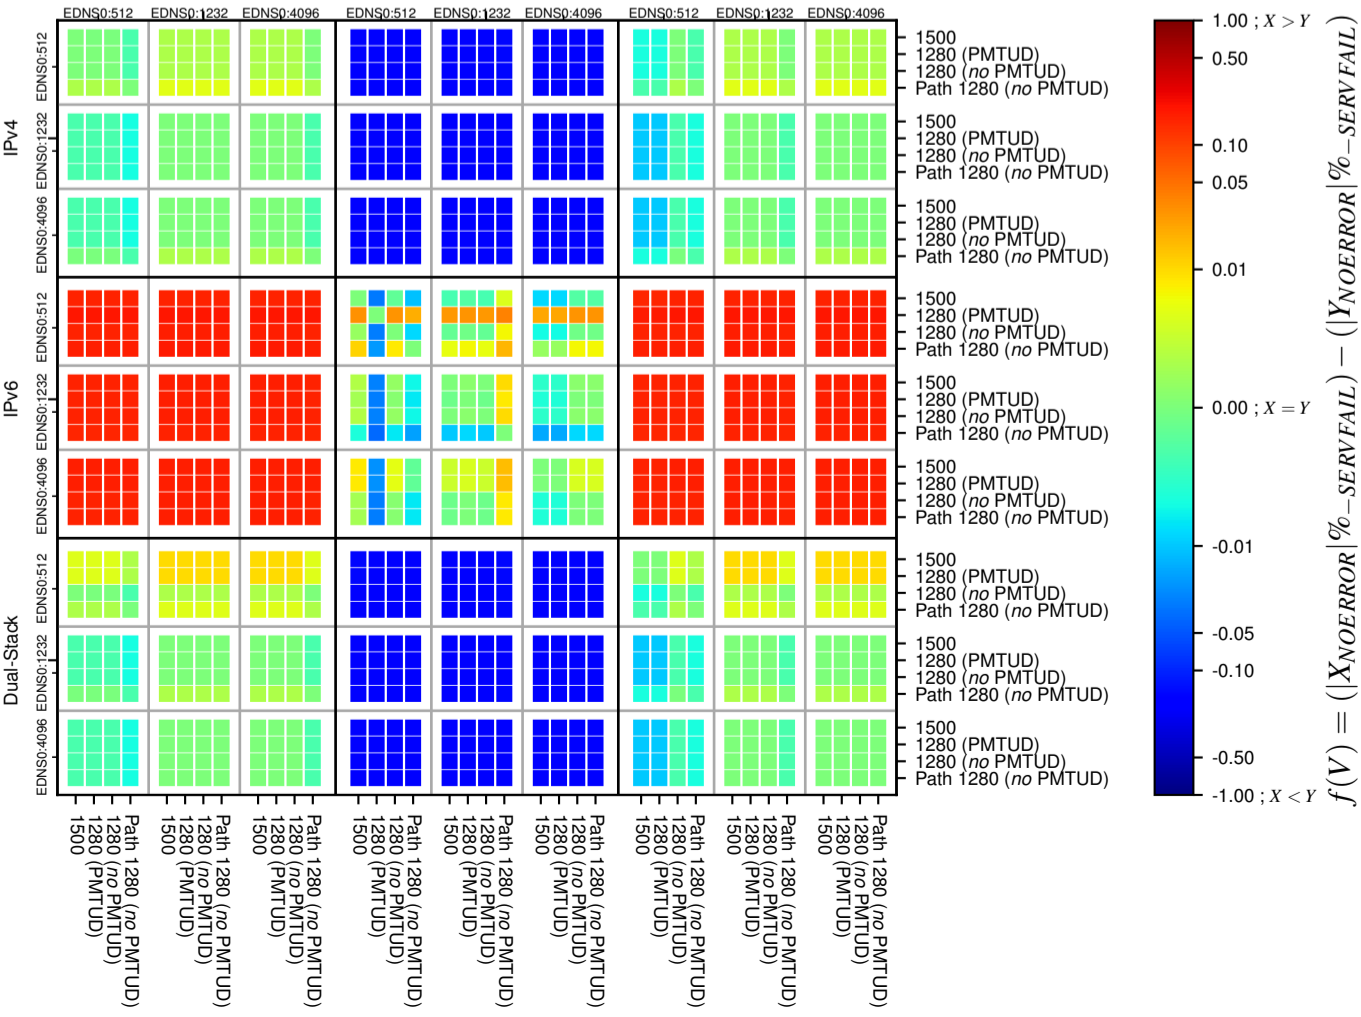

### All Zones without DNSSEC for '.br'

### All Zones with DNSSEC for '.br'

### All Zones for '.br'

$$f(V) = (|X_{NOERROR}| \% - SERVFAIL) - (|Y_{NOERROR}| \% - SERVFAIL)$$

$$f(V) = (|X_{NOERROR}| \% - SERVFAIL) - (|Y_{NOERROR}| \% - SERVFAIL)$$

$$f(V) = (|X_{NOERROR}| \% - SERVFAIL) - (|Y_{NOERROR}| \% - SERVFAIL)$$