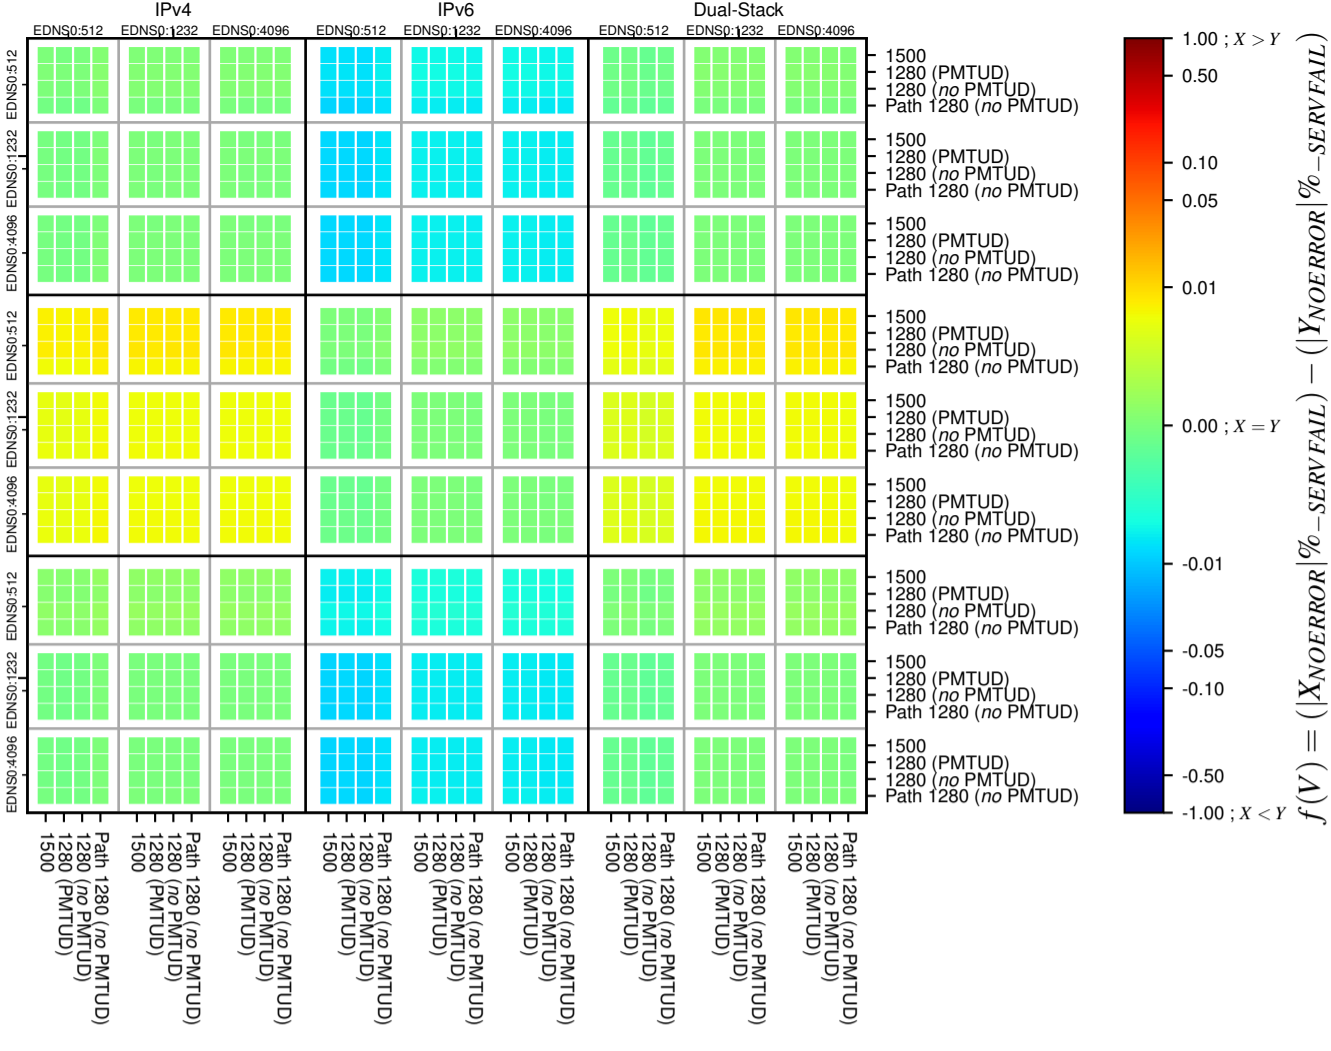

All Zones without DNSSEC for '.de'

All Zones with DNSSEC for '.de'

All Zones for '.de'