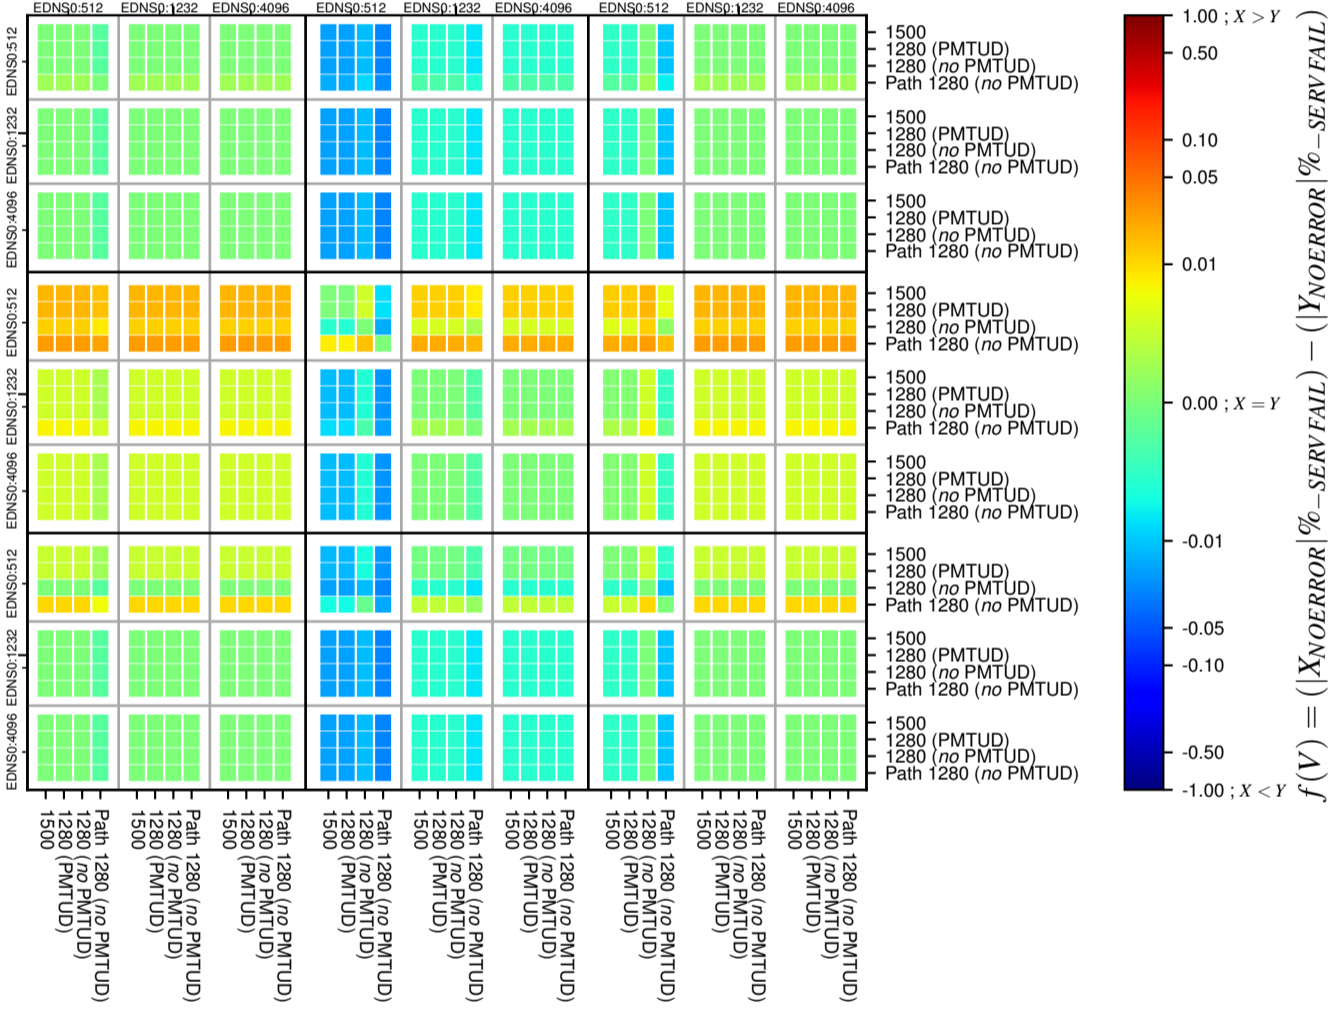

All Zones without DNSSEC for '.se'

All Zones with DNSSEC for '.se'

All Zones for '.se'