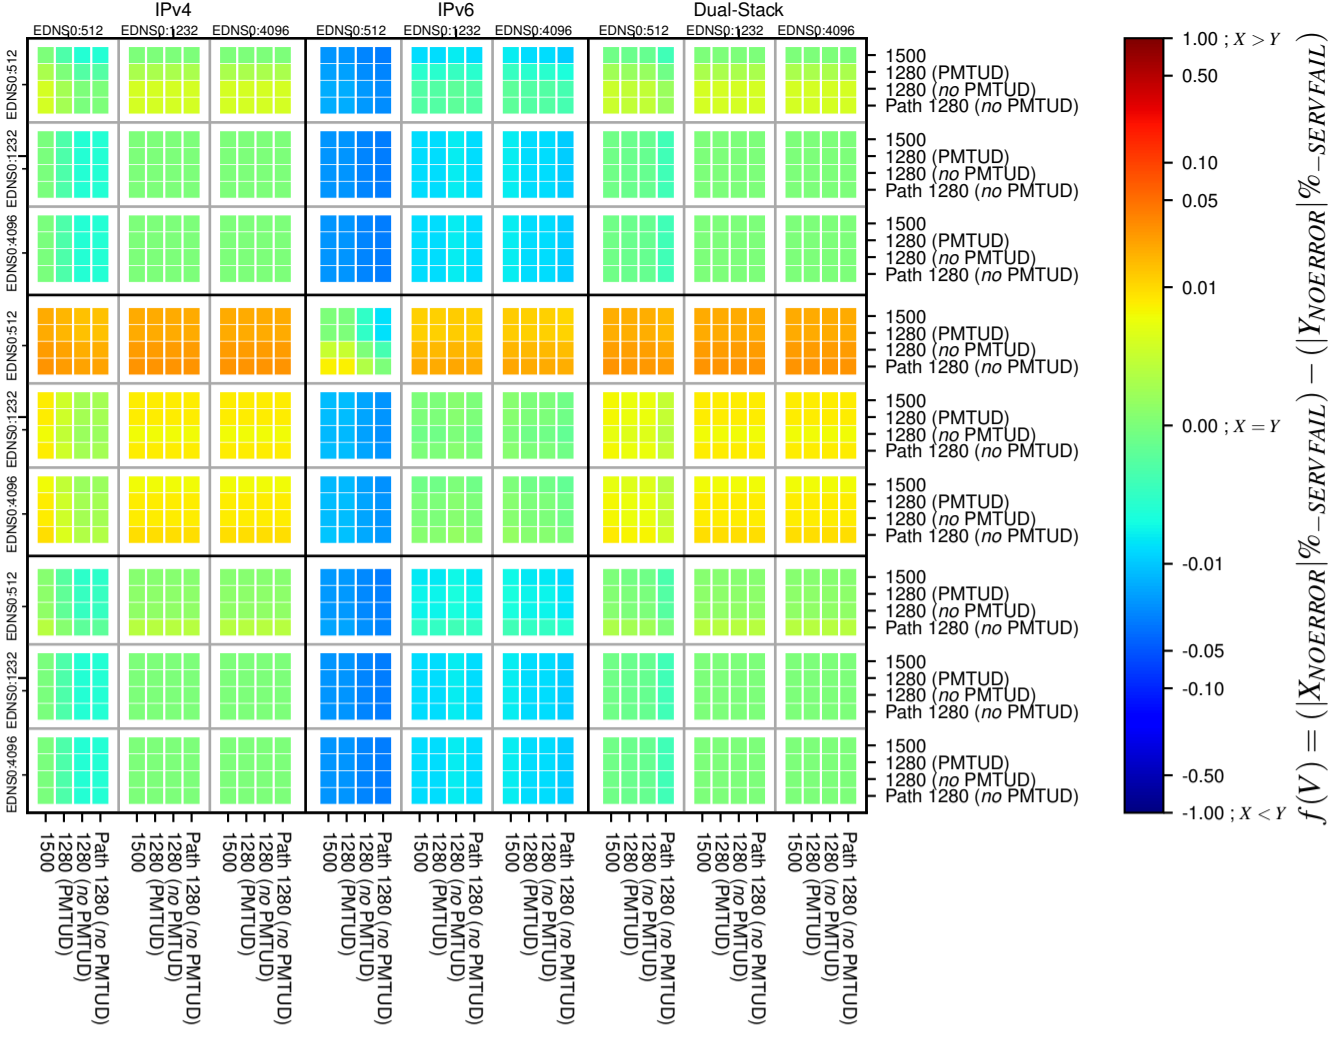

All Zones without DNSSEC for '.se'

All Zones with DNSSEC for '.se'

All Zones for '.se'