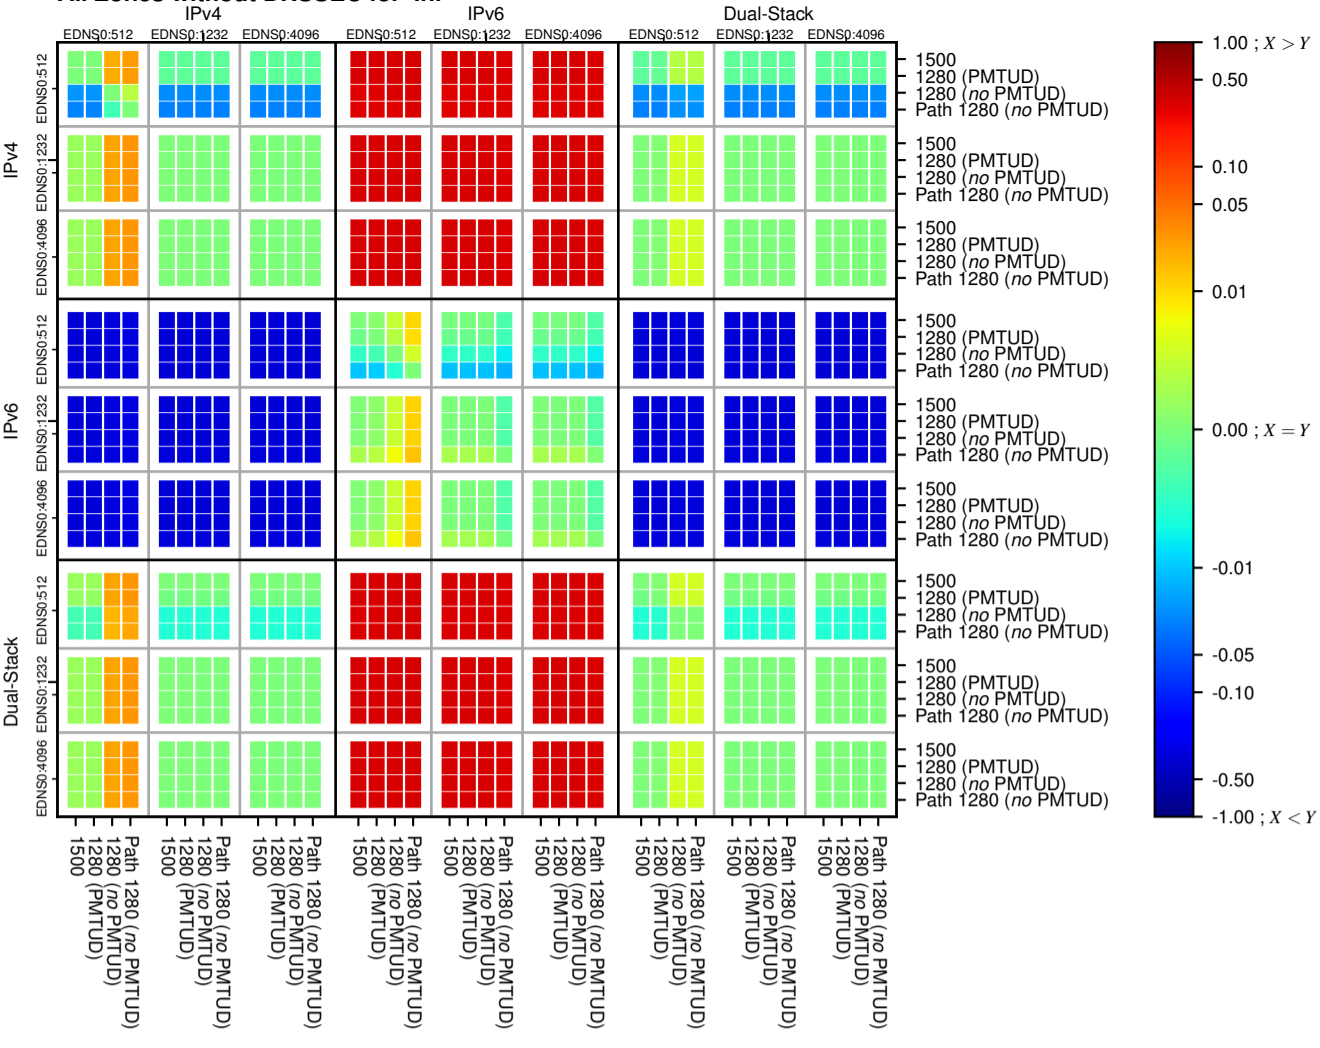

### All Zones without DNSSEC for '.nl'