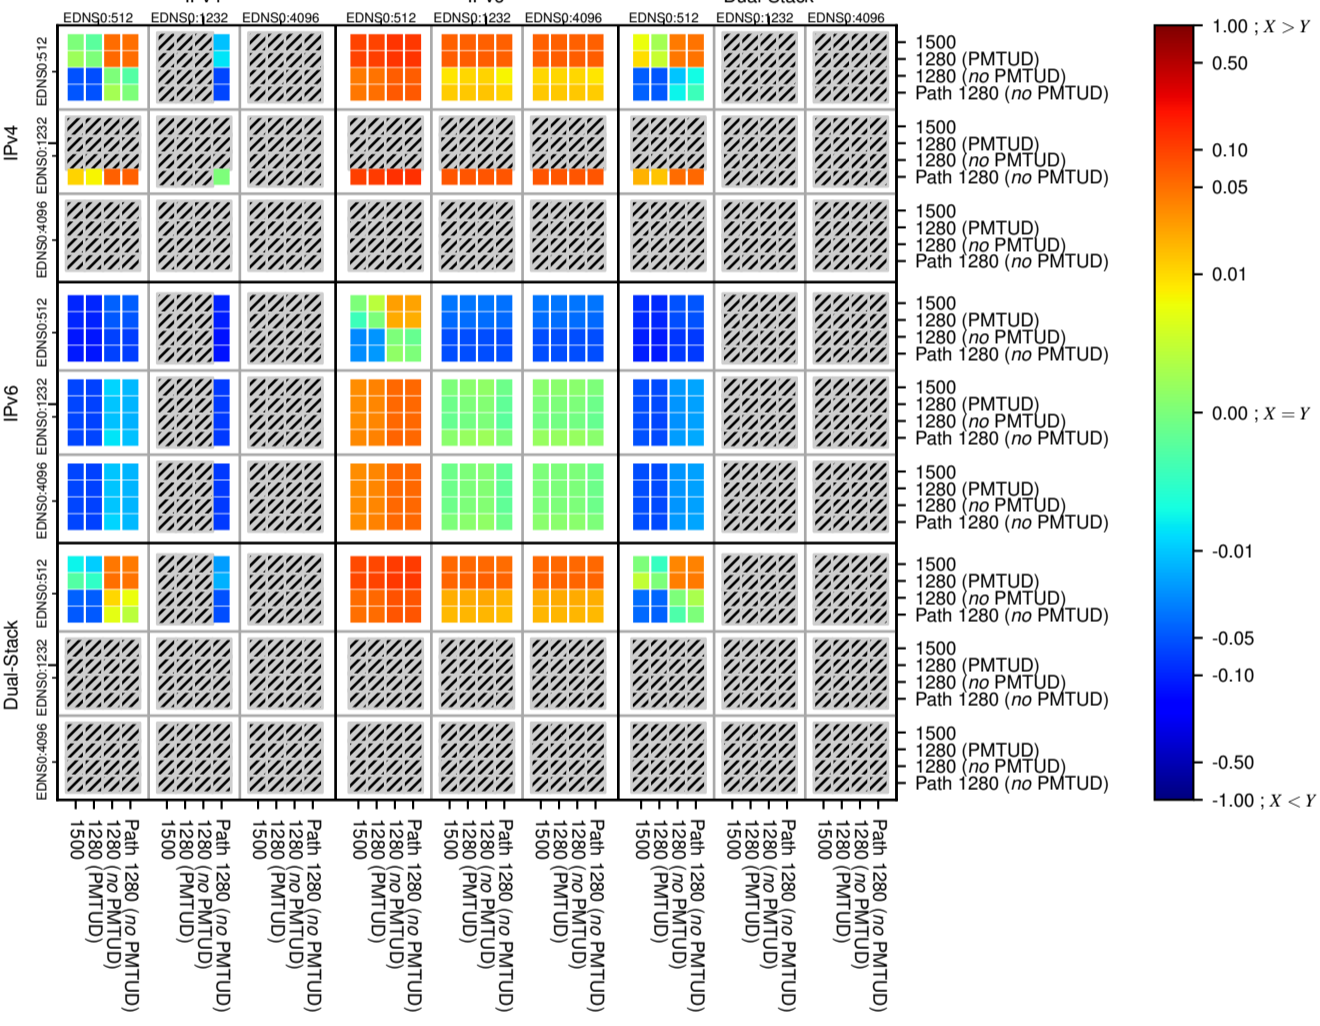

All Zones with DNSSEC for '.nl'