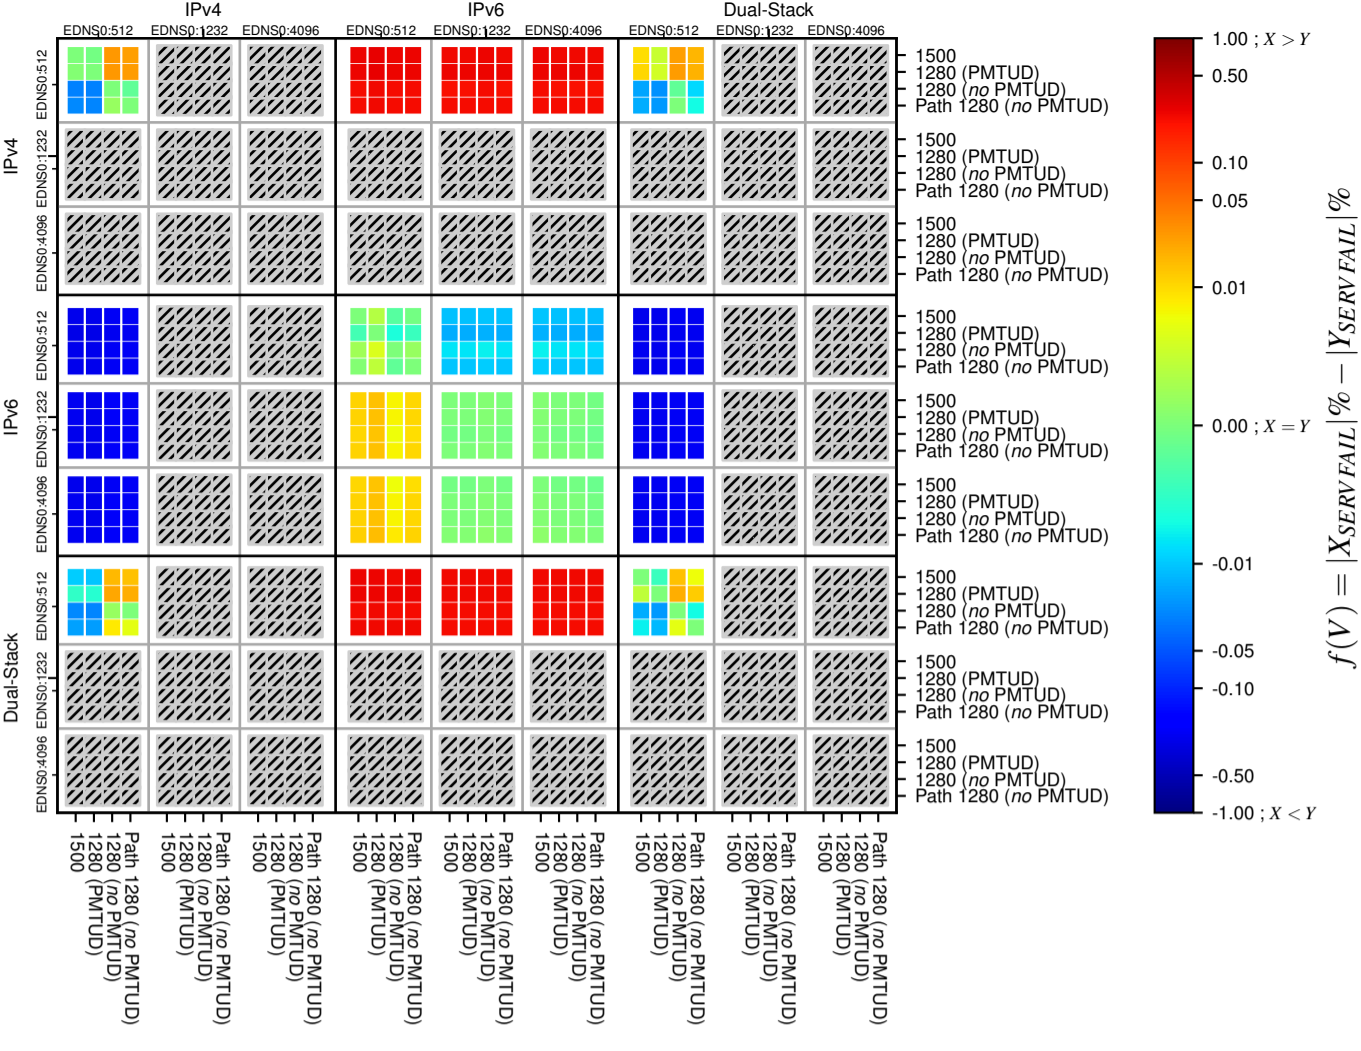

All Zones without DNSSEC for '.se'

All Zones with DNSSEC for '.se'

All Zones for '.se'