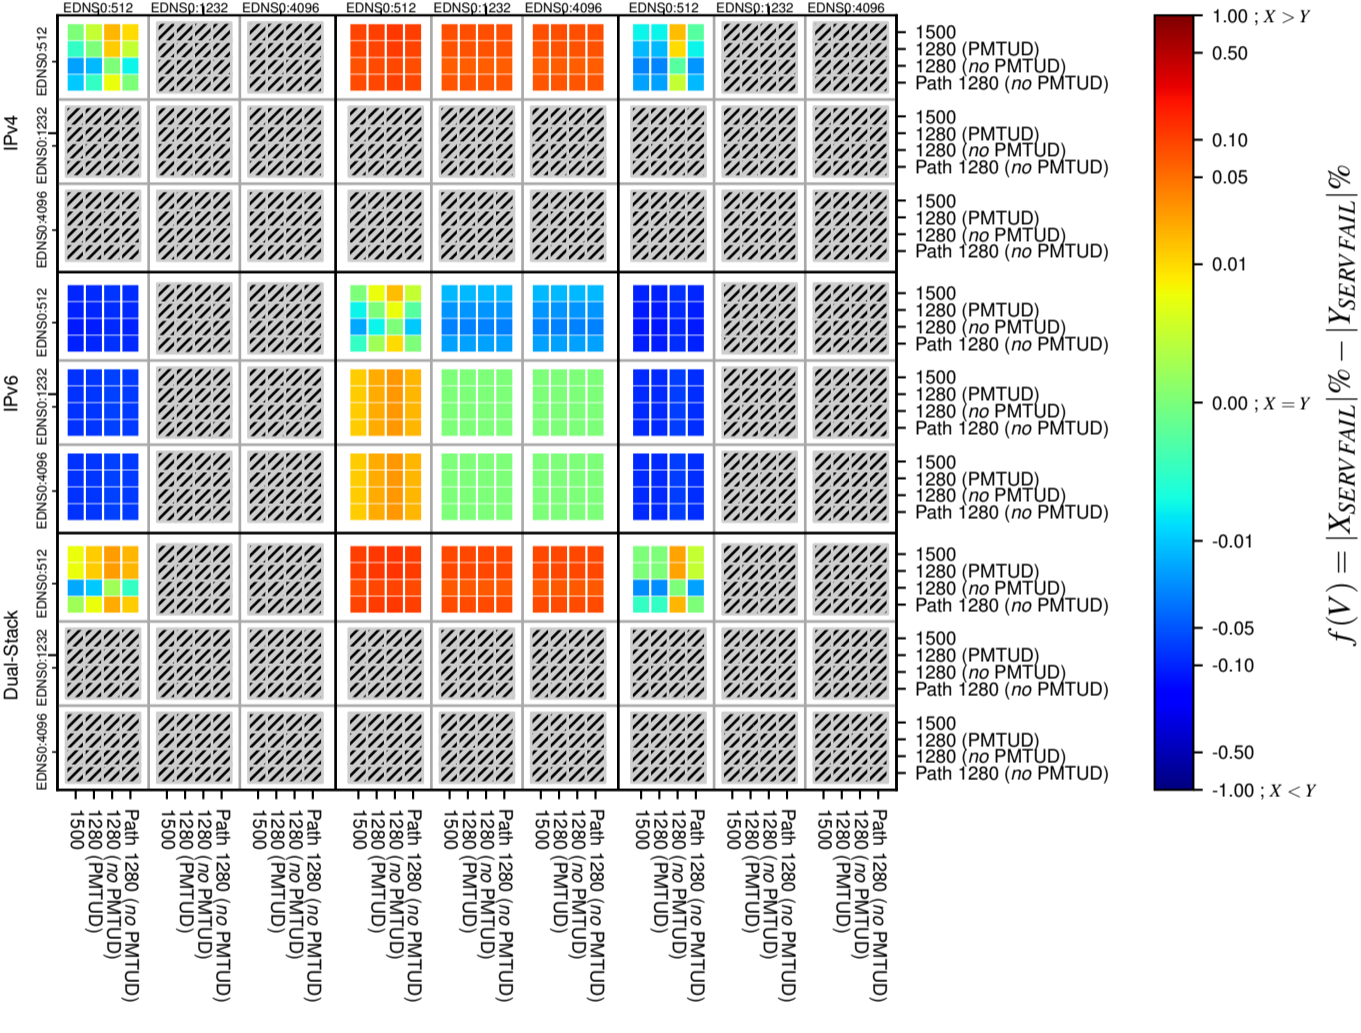

All Zones without DNSSEC for '.se'

All Zones with DNSSEC for '.se'

All Zones for '.se'