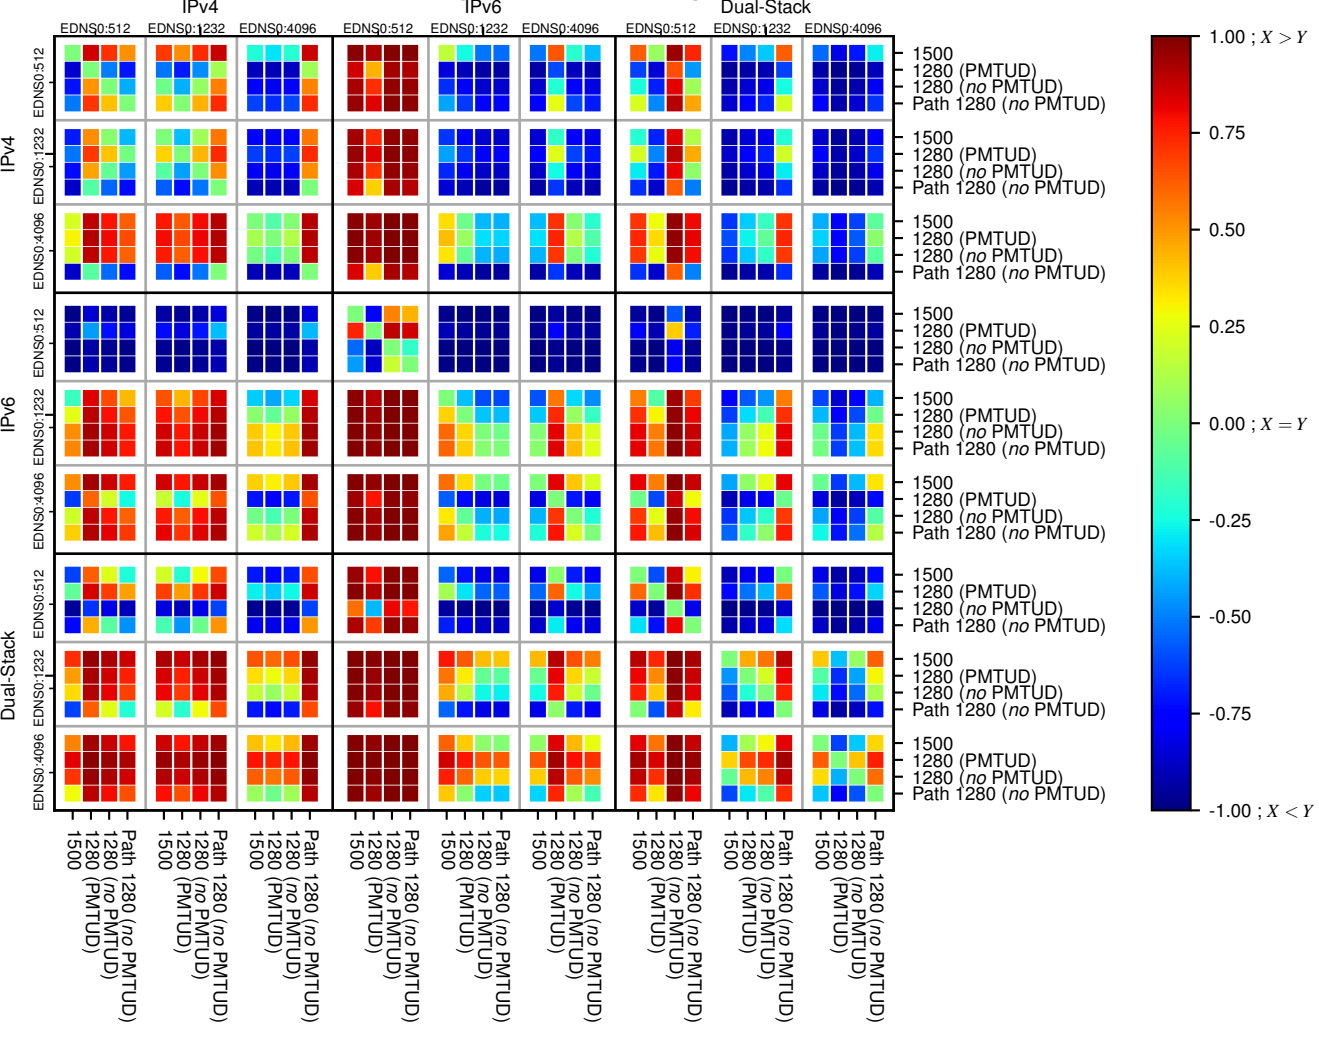

### All Zones without DNSSEC returning NOERROR for 'all\_psi\_domains'

### All Zones with DNSSEC returning NOERROR for 'all\_psi\_domains'