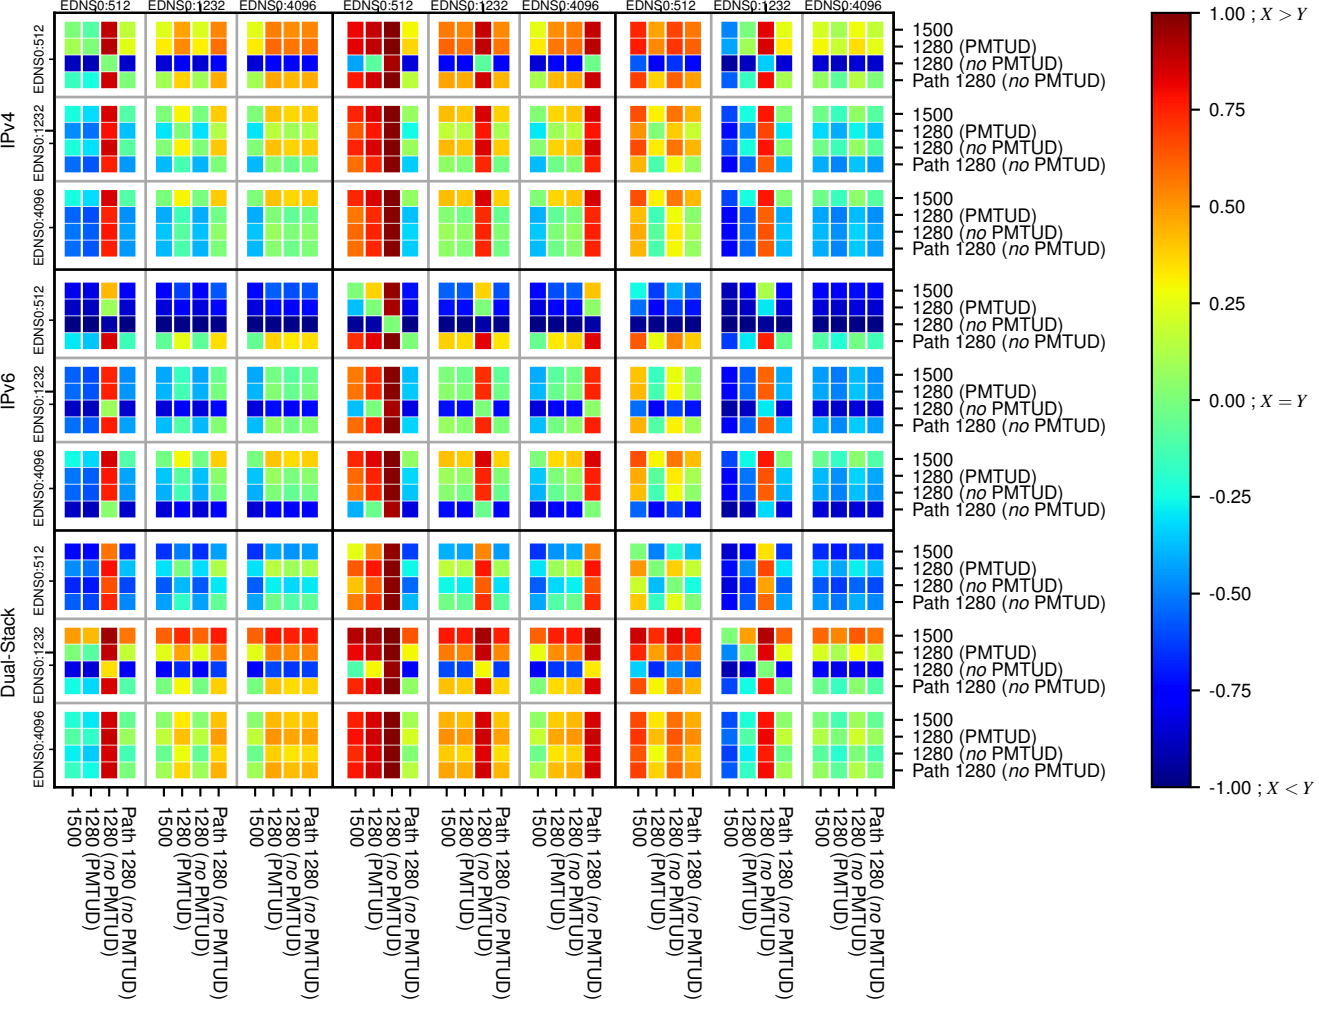

### All Zones without DNSSEC returning NOERROR for 'all\_psi\_domains'

### All Zones with DNSSEC returning NOERROR for 'all\_psi\_domains'