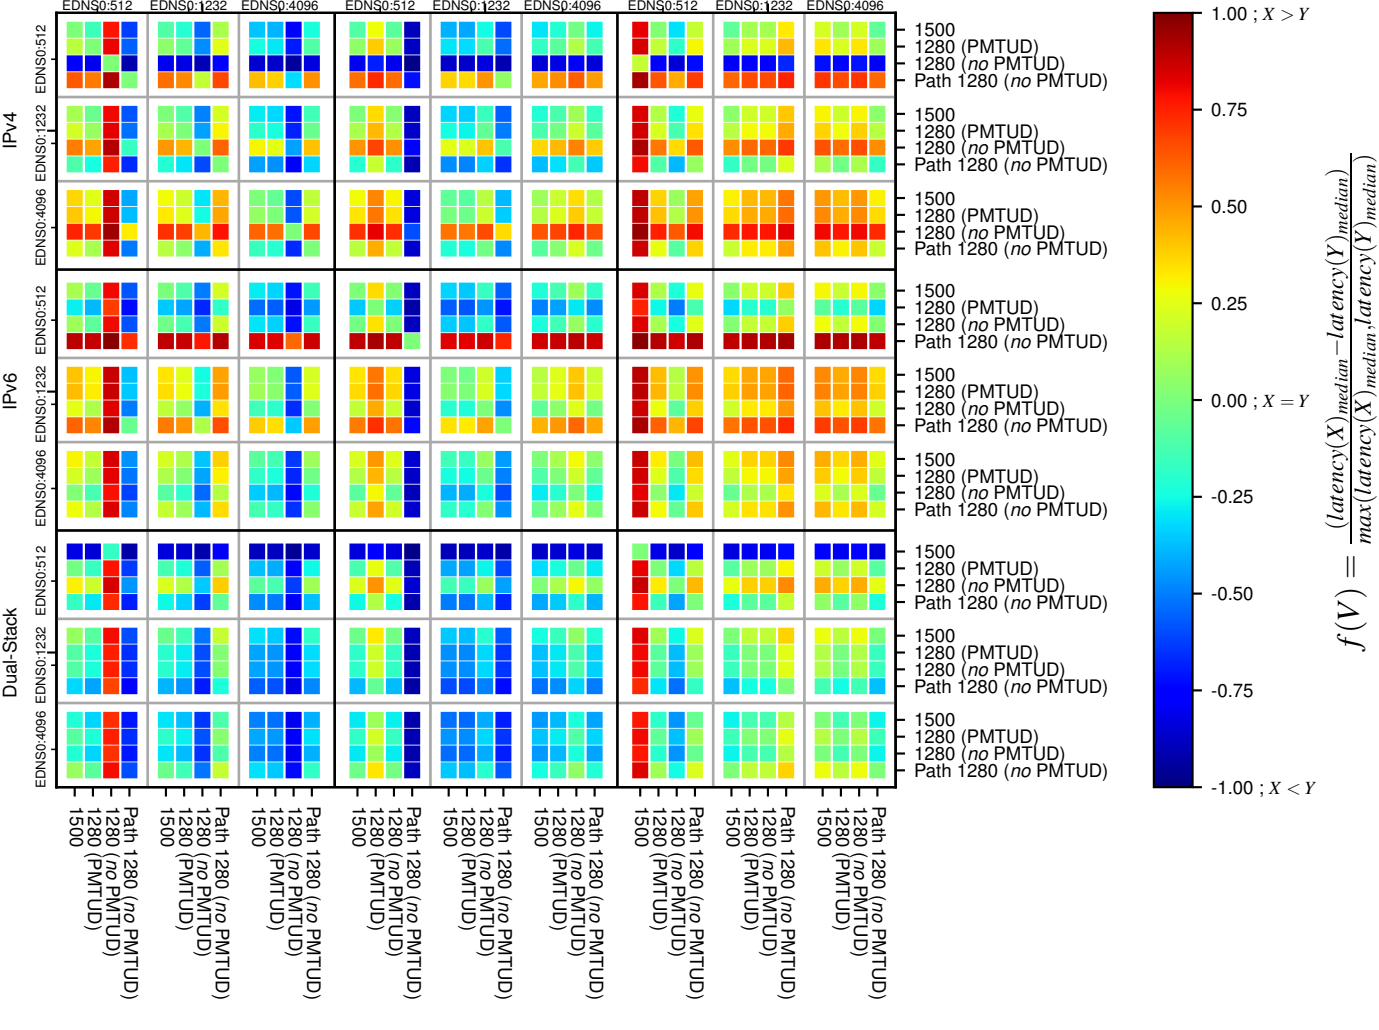

All Zones without DNSSEC returning NOERROR for '.jp'

All Zones with DNSSEC returning NOERROR for '.jp'

All Zones returning NOERROR for '.jp'