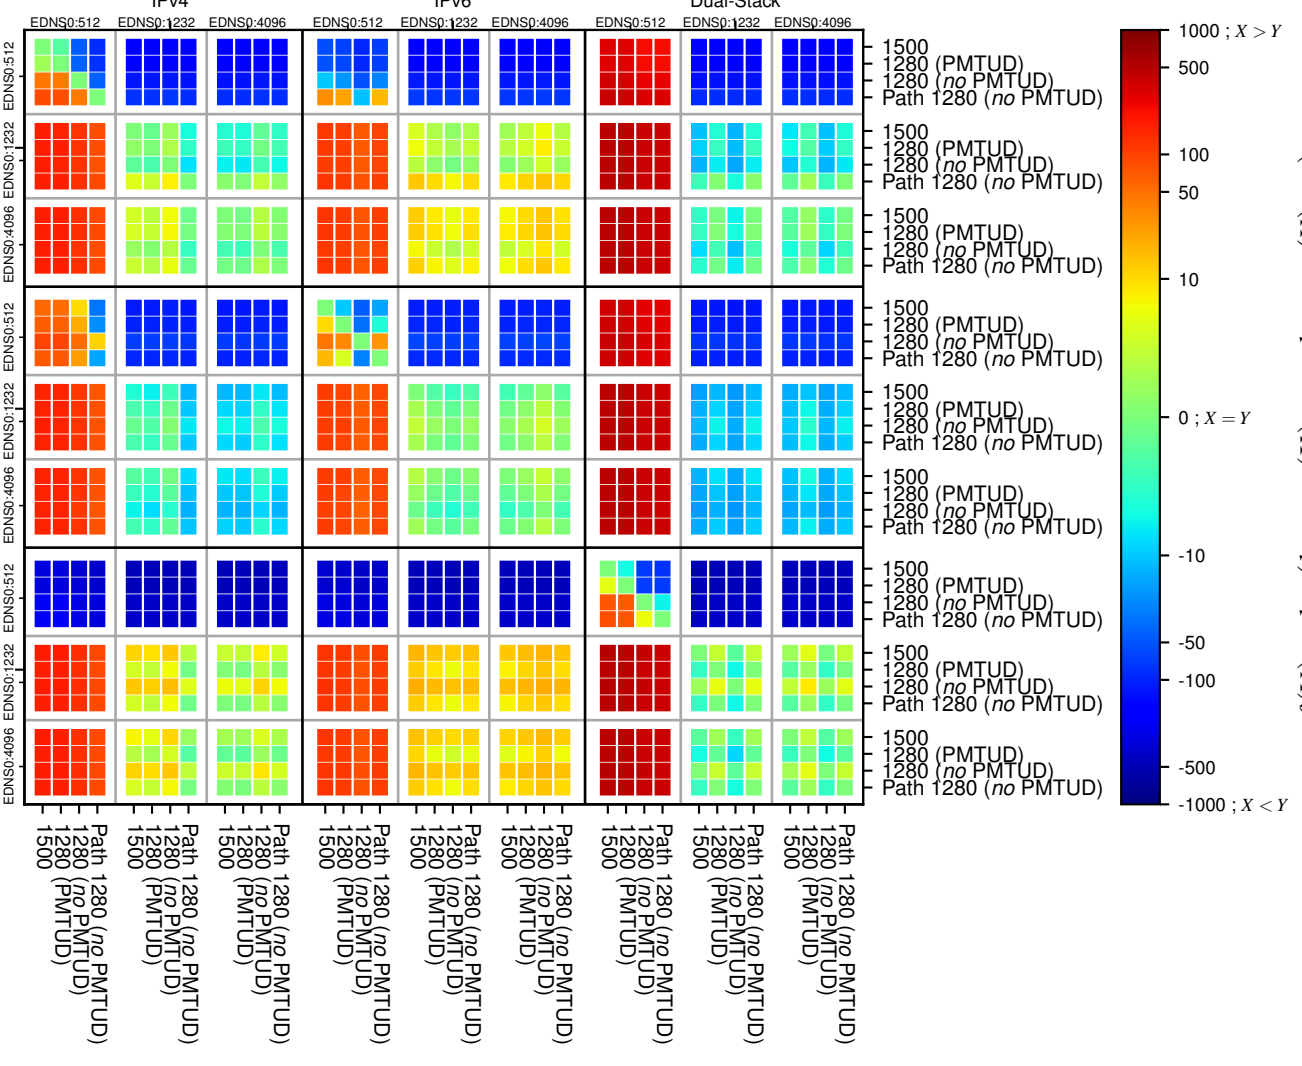

All Zones without DNSSEC returning NOERROR for '.de'

All Zones with DNSSEC returning NOERROR for '.de'

All Zones returning NOERROR for '.de'