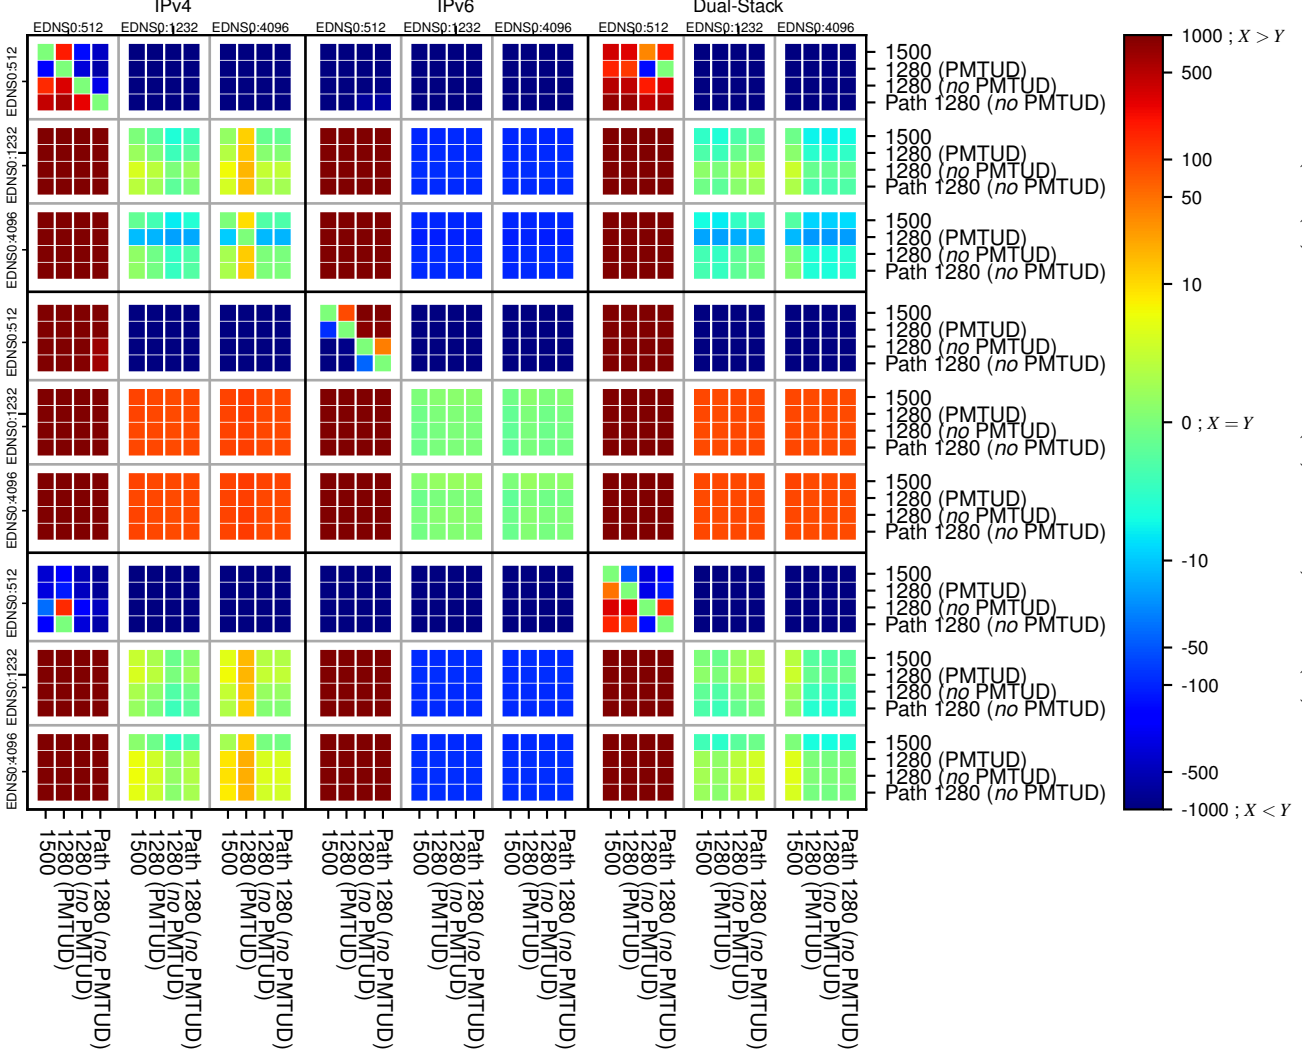

All Zones without DNSSEC returning NOERROR for '.jp'

All Zones with DNSSEC returning NOERROR for '.jp'

All Zones returning NOERROR for '.jp'