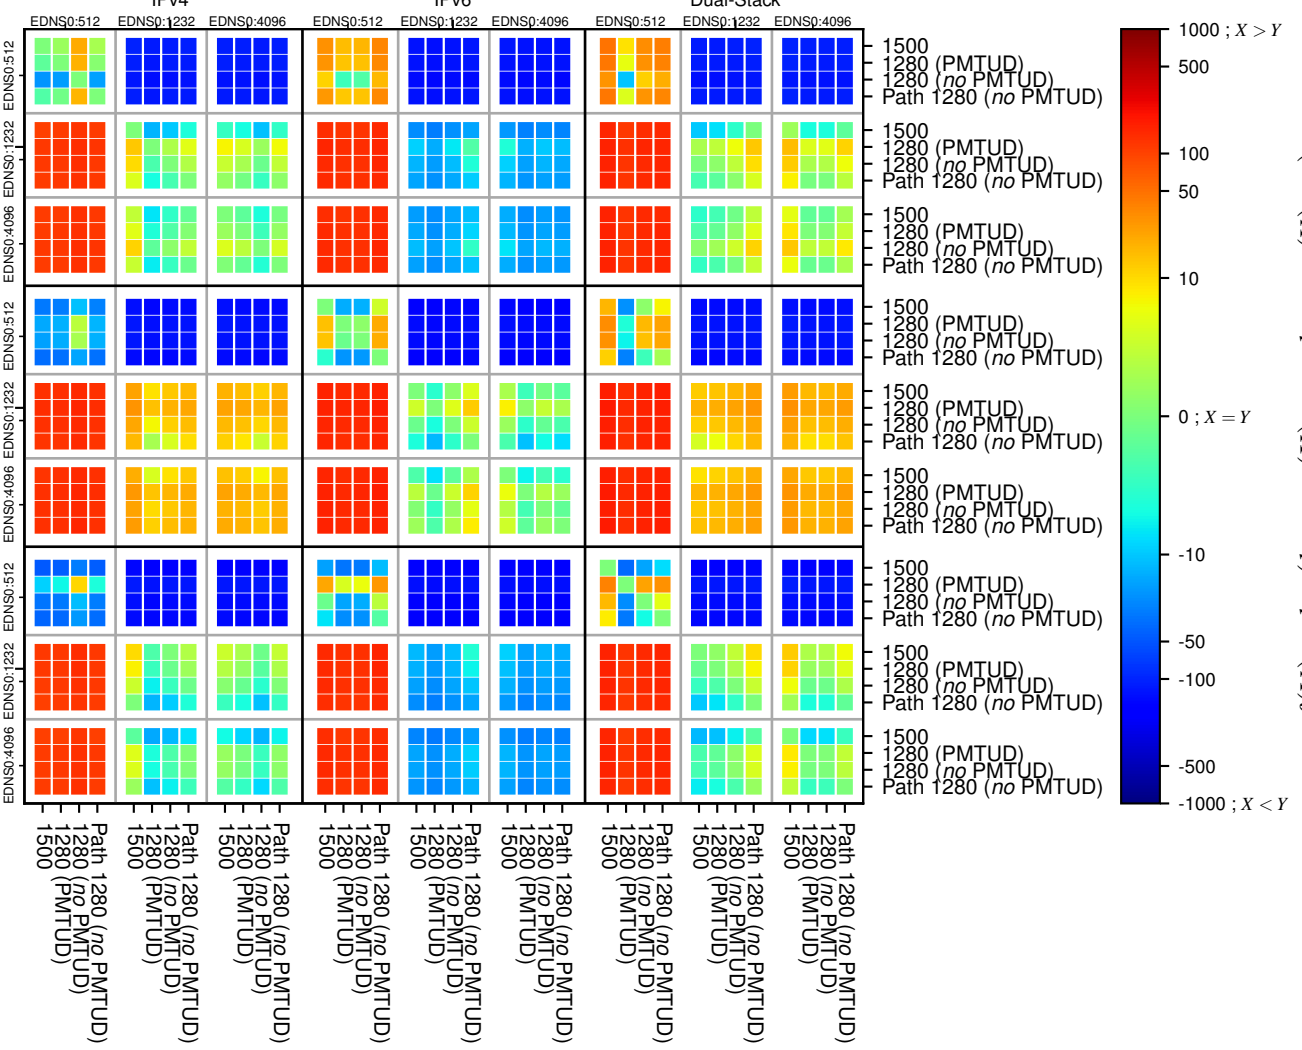

### All Zones without DNSSEC returning NOERROR for '.se'