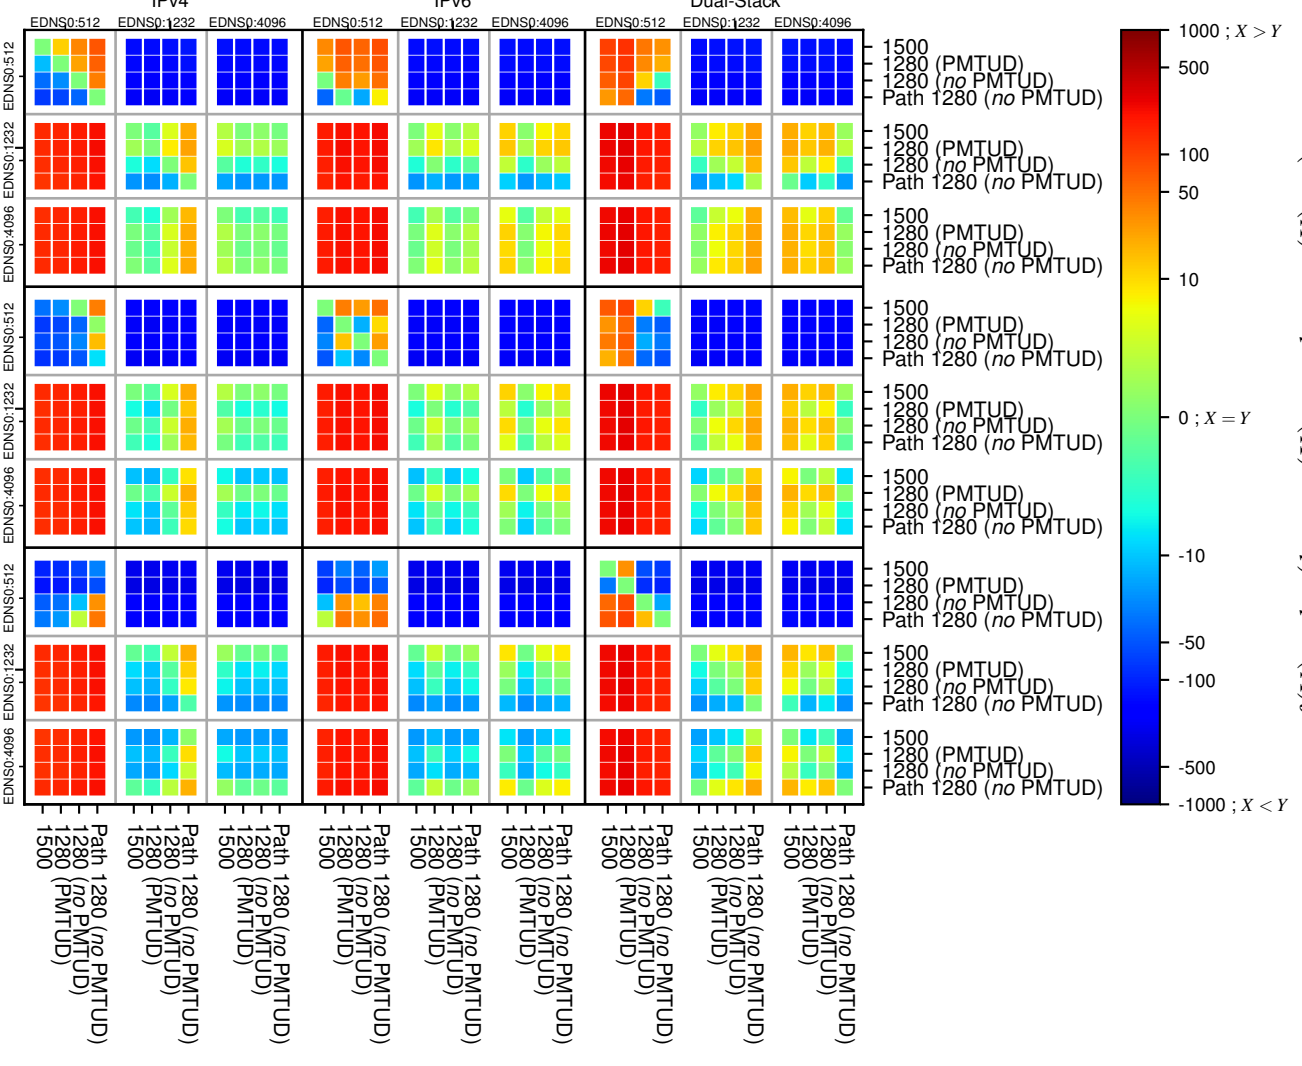

All Zones with DNSSEC returning NOERROR for '.se'