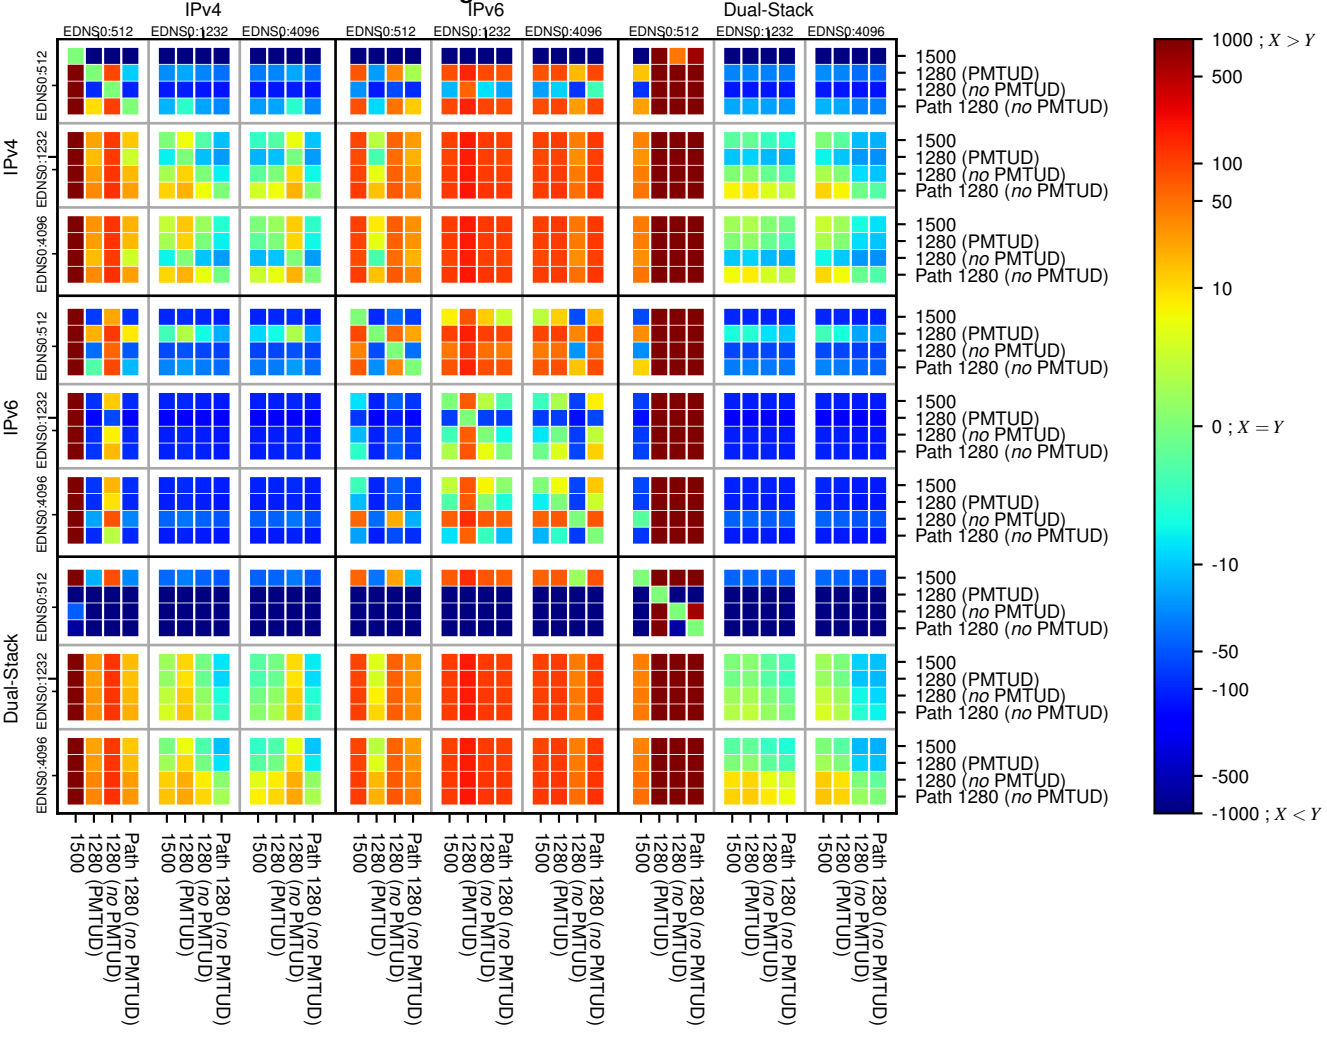

All Zones without DNSSEC returning NOERROR for '.de'

All Zones with DNSSEC returning NOERROR for '.de'

All Zones returning NOERROR for '.de'