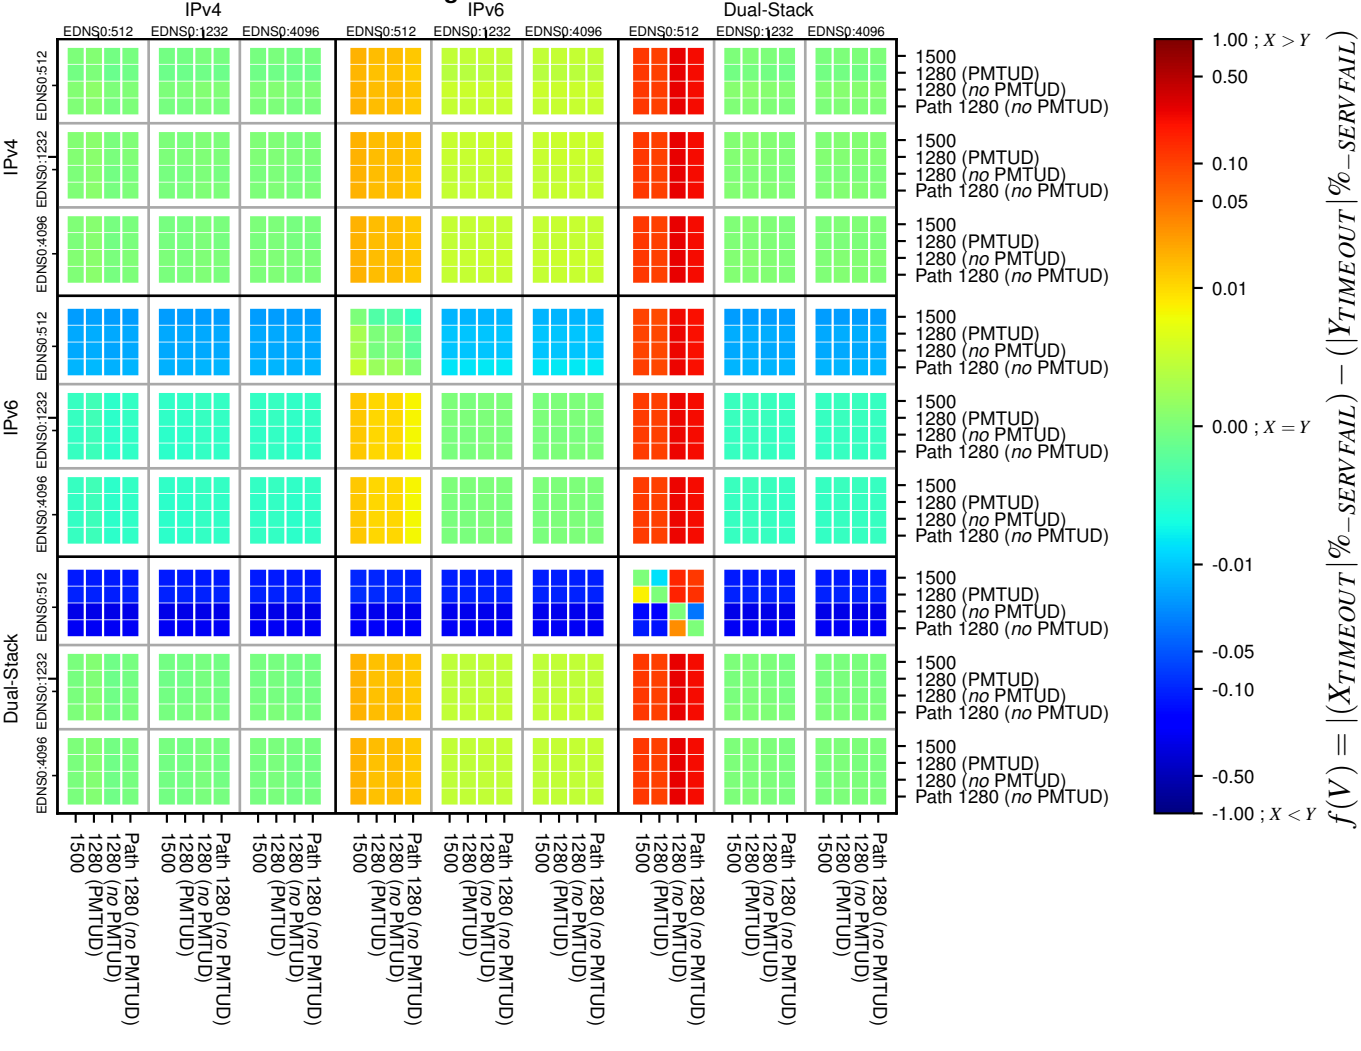

All Zones without DNSSEC for '.org'

All Zones with DNSSEC for '.org'

All Zones for '.org'

$$f(V) = |(X_{TIMEOUT} | \% - SERVFAIL) - (Y_{TIMEOUT} | \% - SERVFAIL)|$$

$$f(V) = |(X_{TIMEOUT} | \% - SERVFAIL) - (Y_{TIMEOUT} | \% - SERVFAIL)|$$

$$f(V) = |(X_{TIMEOUT} | \% - SERVFAIL) - (Y_{TIMEOUT} | \% - SERVFAIL)|$$