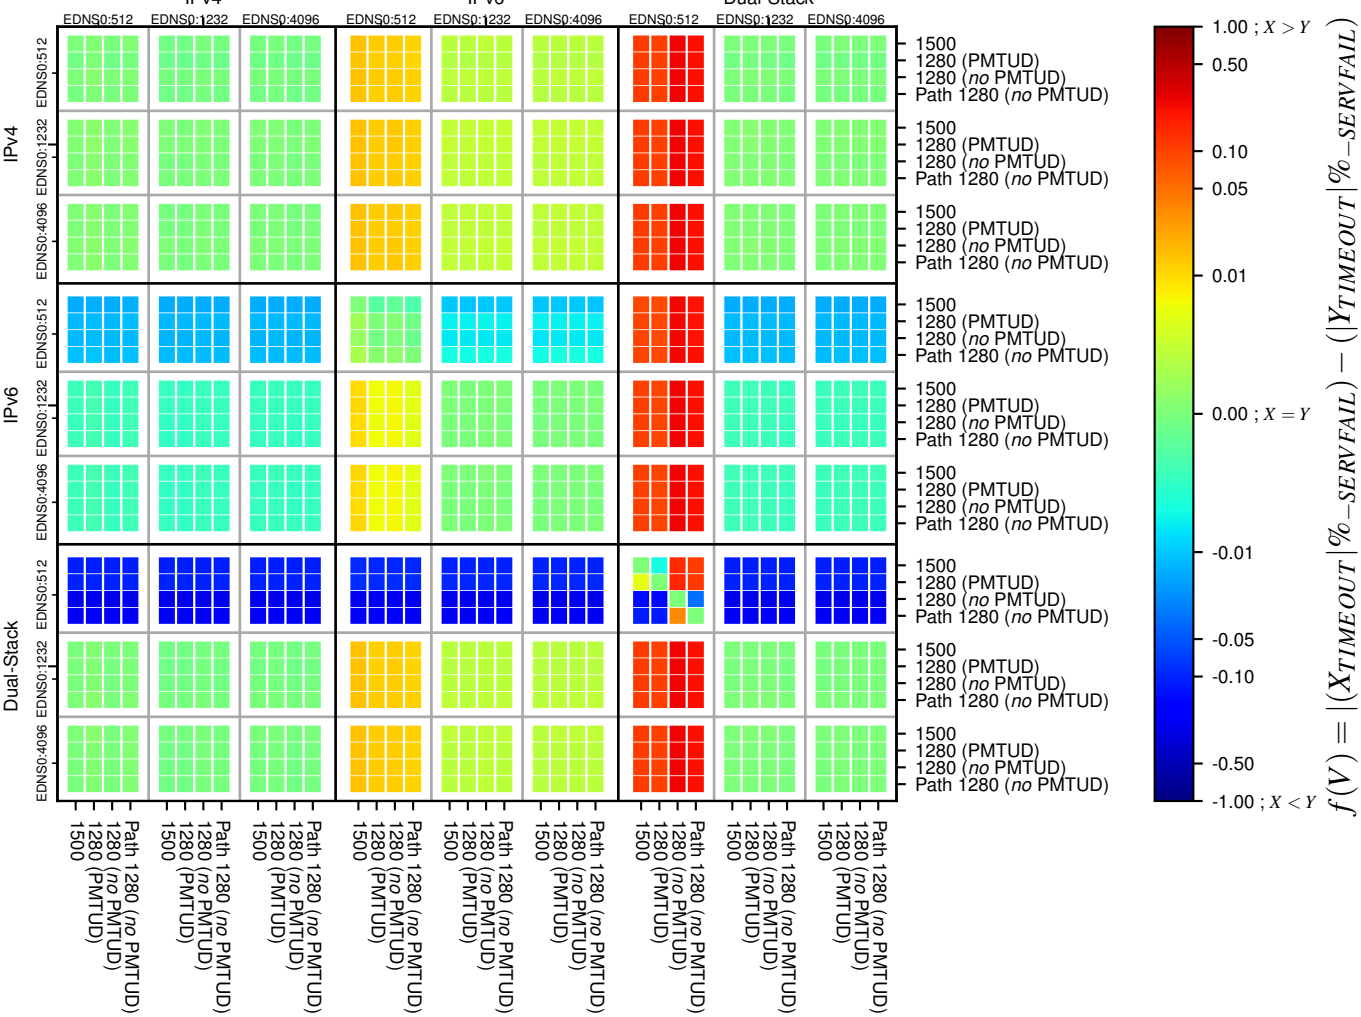

All Zones without DNSSEC for '.org'

All Zones with DNSSEC for '.org'

All Zones for '.org'

$$f(V) = |(X_{TIMEOUT} | \% - SERVFAIL) - (Y_{TIMEOUT} | \% - SERVFAIL)|$$

$$f(V) = |(X_{TIMEOUT} | \% - SERVFAIL) - (Y_{TIMEOUT} | \% - SERVFAIL)|$$

$$f(V) = |(X_{TIMEOUT} | \% - SERVFAIL) - (Y_{TIMEOUT} | \% - SERVFAIL)|$$