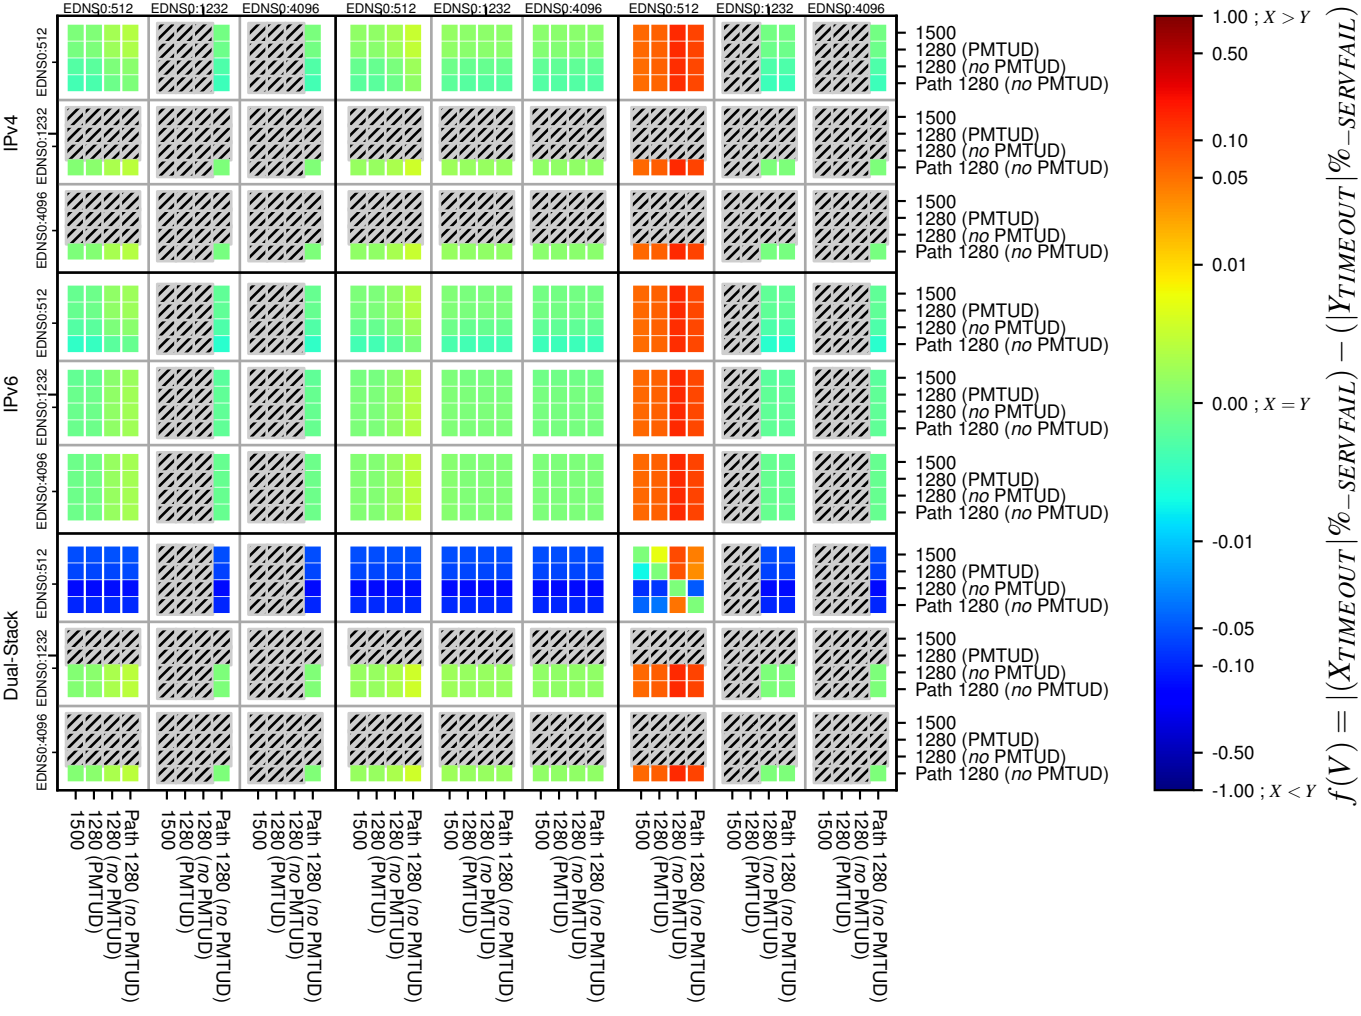

All Zones without DNSSEC for '.org'

All Zones with DNSSEC for '.org'

All Zones for '.org'

$$f(V) = |(X_{TIMEOUT} | \% - SERVFAIL) - (Y_{TIMEOUT} | \% - SERVFAIL)|$$

$$f(V) = |(X_{TIMEOUT} | \% - SERVFAIL) - (Y_{TIMEOUT} | \% - SERVFAIL)|$$

$$f(V) = |(X_{TIMEOUT} | \% - SERVFAIL) - (Y_{TIMEOUT} | \% - SERVFAIL)|$$